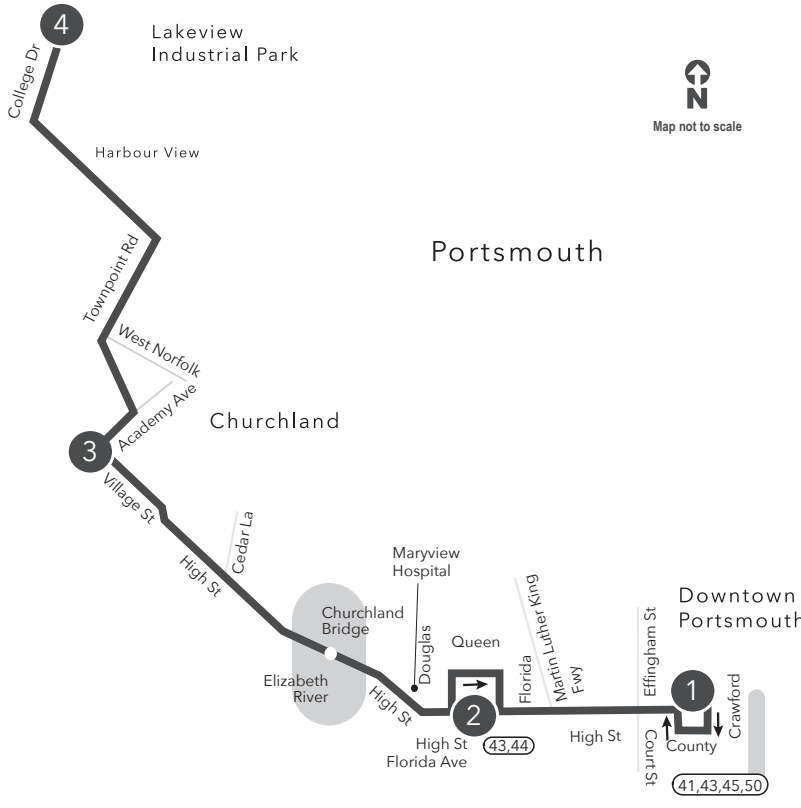

Route 047 Downtown Portsmouth / Churchland

Legend

- Weekday
- Streets
- Time Point
- Connecting Bus Routes
- Point of Interest

* County St & Court St
PM times are shaded & in bold.

WEEKDAY: From Downtown Portsmouth to Village St & Academy Ave to Lakeview Industrial Park

WEEKDAY: From Lakeview Industrial Park to Village St & Academy Ave to Downtown Portsmouth

1	2	3	4	4	3	2	1
* Downtown Portsmouth	High St Florida Ave	Village St Academy Ave	Lakeview Industrial Park	Lakeview Industrial Park	Village St Academy Ave	High St Florida Ave	* Downtown Portsmouth
6:03	6:18	6:33	6:44	5:49	6:02	6:18	6:30
7:03	7:18	7:33	7:44	6:48	7:01	7:18	7:30
8:03	8:18	8:33	8:44	7:48	8:01	8:18	8:30
9:03	9:18	9:31	9:42	8:44	8:57	9:14	9:26
10:03	10:18	10:31	10:42	9:48	10:01	10:16	10:28
11:03	11:18	11:31	11:42	10:48	11:01	11:16	11:28
12:03	12:18	12:31	12:42	11:48	12:01	12:16	12:28
1:03	1:18	1:31	1:42	12:48	1:01	1:16	1:28
2:03	2:18	2:31	2:42	1:48	2:01	2:16	2:28
3:03	3:19	3:34	3:45	2:47	3:00	3:17	3:30
4:03	4:19	4:34	4:45	3:48	4:02	4:18	4:31
5:03	5:19	5:34	5:45	4:48	5:02	5:18	5:31
6:03	6:18	6:31	6:42	5:45	5:59	6:15	6:27
7:03	7:18	7:31	7:42	7:43	7:56	8:12	8:24
8:03	8:18	8:31	8:42	8:43	8:56	9:12	9:24
9:03	9:18	9:31	9:42	9:43	9:56	10:12	10:24

Effective: 05.09.21

Route 047
Downtown Portsmouth/
Churchland