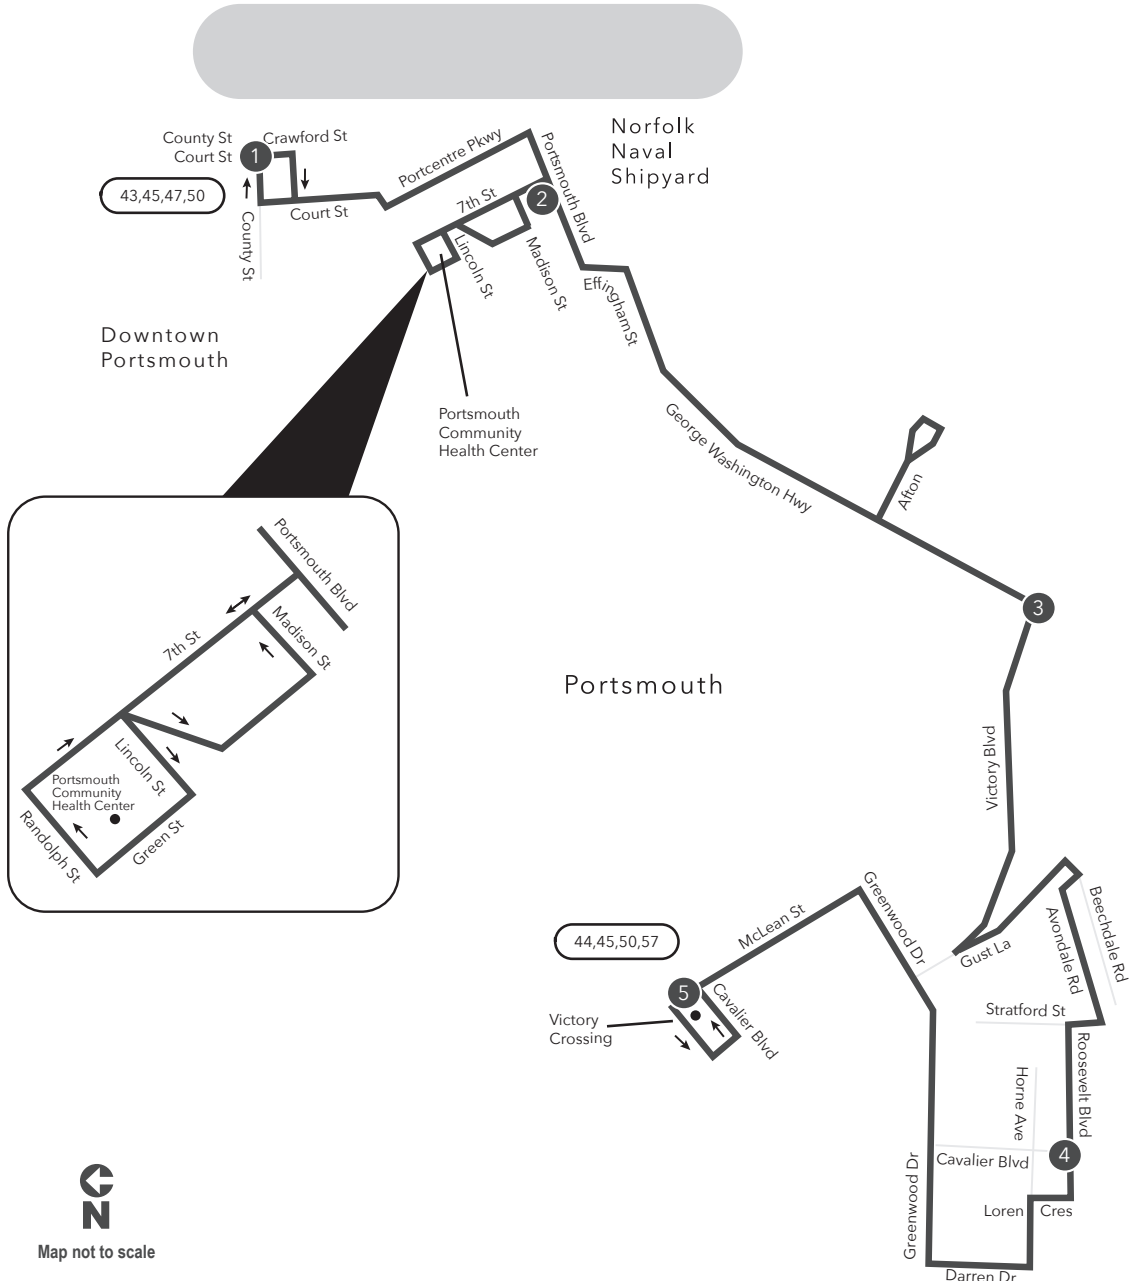

Route 041 Downtown Portsmouth / Craddock

Legend

- Weekday & Saturday
- Streets
- 1 Time Point
- 1 Connecting Bus Routes
- Point of Interest

w- Weekday Only
 * County St & Court St
PM times are shaded & in bold.

WEEKDAY - SATURDAY: From Downtown Portsmouth to Victory Crossing					WEEKDAY - SATURDAY: From Victory Crossing to Downtown Portsmouth				
--	--	--	--	--	--	--	--	--	--

1	2	3	4	5	5	4	3	2	1
* Downtown Portsmouth	Madison Highrise	Geo Washington Hwy Victory Blvd	Cavalier Blvd Roosevelt Blvd	Victory Crossing	Victory Crossing	Cavalier Blvd Roosevelt Blvd	Geo Washington Hwy Victory Blvd	Madison Highrise	* Downtown Portsmouth
6:03	6:12	6:26	6:36	6:49	5:56w	—	6:01w	6:18w	6:25w
7:03	7:12	7:26	7:36	7:49	6:03	6:17	6:27	6:41	6:46
8:03	8:12	8:26	8:37	8:51	7:03	7:18	7:28	7:43	7:48
9:03	9:12	9:26	9:37	9:51	8:03	8:18	8:28	8:43	8:48
10:03	10:12	10:26	10:37	10:51	9:03	9:18	9:28	9:43	9:48
11:03	11:12	11:26	11:37	11:51	10:03	10:18	10:28	10:43	10:48
12:03	12:12	12:26	12:37	12:51	11:03	11:18	11:28	11:43	11:48
1:03	1:12	1:26	1:37	1:51	12:03	12:19	12:29	12:44	12:49
2:03	2:12	2:26	2:37	2:52	1:03	1:19	1:29	1:44	1:49
3:03	3:14	3:28	3:39	3:55	2:03	2:19	2:29	2:44	2:49
4:03	4:14	4:28	4:39	4:55	3:03	3:20	3:30	3:46	3:51
5:03	5:14	5:28	5:39	5:55	4:03	4:20	4:30	4:46	4:51
6:03	6:14	6:28	6:39	6:55	5:03	5:20	5:30	5:46	5:51
					6:03	6:19	6:29	6:43	6:48

Route 041

Downtown Portsmouth / Craddock

Revised: 05.09.21