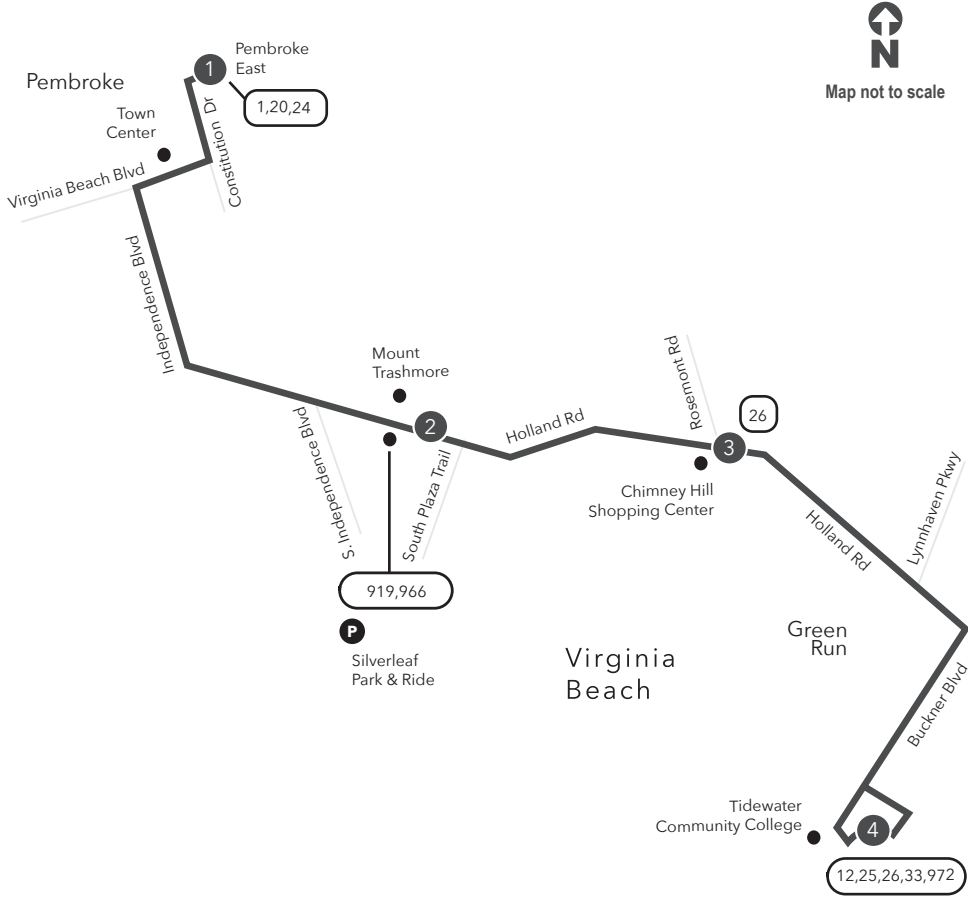

Route 036 Pembroke East / TCC Virginia Beach

Legend

- Weekday & Saturday
- Streets
- Time Point
- Connecting Bus Routes
- Point of Interest
- Park & Ride

Map not to scale

PM times are shaded & in bold.

WEEKDAY - SATURDAY:
From Pembroke East to TCC, Virginia Beach Campus

WEEKDAY - SATURDAY:
From TCC, Virginia Beach Campus to Pembroke East

1	2	3	4	4	3	2	1
Pembroke East	Holland Rd South Plaza Trail	Holland Rd Rosemont Rd	TCC VA Beach	TCC VA Beach	Holland Rd Rosemont Rd	Holland Rd South Plaza Trail	Pembroke East
6:10	6:20	6:24	6:34	6:48	6:59	7:07	7:19
7:10	7:20	7:24	7:34	7:48	7:59	8:07	8:19
8:10	8:20	8:24	8:34	8:48	8:59	9:07	9:19
9:10	9:20	9:24	9:34	9:48	9:59	10:07	10:19
10:10	10:20	10:24	10:34	10:48	10:59	11:07	11:19
11:10	11:20	11:24	11:34	11:48	11:59	12:07	12:20
12:10	12:21	12:25	12:37	12:48	1:01	1:09	1:22
1:10	1:21	1:25	1:37	1:48	2:01	2:09	2:22
2:10	2:21	2:25	2:37	2:48	3:01	3:09	3:22
3:10	3:21	3:25	3:37	3:48	4:01	4:09	4:22
4:10	4:21	4:25	4:37	4:48	5:01	5:09	5:22
5:10	5:21	5:25	5:37	5:48	6:01	6:09	6:21
6:10	6:20	6:24	6:34	6:48	6:59	7:07	7:19
7:14	7:24	7:28	7:38	7:48	7:59	8:07	8:19
8:24	8:34	8:38	8:48	9:00	9:11	9:19	9:31
9:34	9:44	9:48	9:58	10:12	10:23	10:31	10:43

Route 036

Pembroke East /
TCC Virginia Beach

Effective: 05.09.21