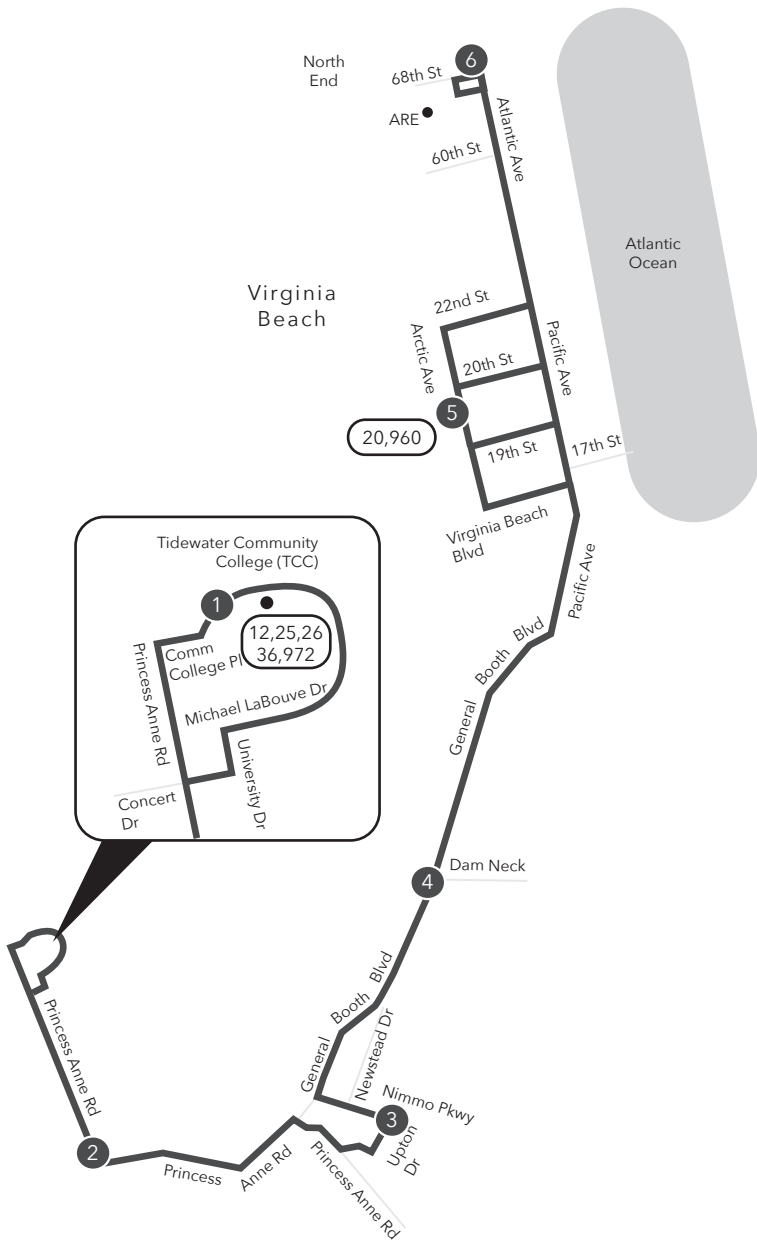

ROUTE 033 TCC / 68TH STREET & ATLANTIC AVE

Legend

- Weekday & Saturday
- Streets
- Time Point
- Connecting Bus Routes
- Point of Interest

PM times are shaded & in bold.

WEEKDAY:
From TCC to 68th Street & Atlantic Avenue

WEEKDAY:
From 68th Street & Atlantic Avenue to TCC

1	2	3	4	5	6	6	5	4	3	2	1
Tidewater Community College	Virginia Beach Municipal Ctr	Nimmo Pkwy Upton Drive	Dam Neck Rd General Booth Blvd	Arctic Ave 19th St	Atlantic Ave 68th St	Atlantic Ave 68th St	Arctic Ave 19th St	Dam Neck Rd General Booth Blvd	Nimmo Pkwy Upton Dr	Virginia Beach Municipal Ctr	Tidewater Community College
—	—	—	—	6:21	6:41	6:43	6:59	7:12	7:20	7:30	7:40
6:53	7:05	7:17	7:24	7:45	8:05	7:43	7:59	8:12	8:20	8:30	8:40
8:13	8:25	8:37	8:44	9:05	9:25	8:33	8:49	9:02	9:09	9:19	9:29
9:13	9:25	9:37	9:44	10:05	10:24	9:33	9:49	10:02	10:09	10:19	10:29
10:13	10:24	10:34	10:41	11:02	11:21	10:33	10:49	11:02	11:09	11:19	11:29
11:13	11:24	11:34	11:41	12:02	12:18	11:33	11:49	12:02	12:10	12:20	12:30
12:13	12:25	12:36	12:43	1:03	1:19	12:33	12:50	1:03	1:11	1:21	1:31
12:53	1:05	1:16	1:23	1:43	1:59	1:33	1:50	2:03	2:11	2:21	2:31
1:53	2:05	2:16	2:23	2:43	2:59	2:43	3:00	3:14	3:22	3:33	3:43
2:53	3:05	3:17	3:26	3:47	4:03	3:37	3:56	4:10	4:18	4:29	4:40
4:13	4:24	4:36	4:45	5:06	5:22	4:27	4:46	5:00	5:08	5:18	5:29
5:13	5:24	5:36	5:45	6:06	6:28	5:33	5:52	6:05	6:11	6:20	6:30
6:13	6:24	6:35	6:42	7:01	7:23	6:33	6:52	7:04	7:10	7:19	7:29
7:13	7:24	7:35	7:42	8:01	8:23	7:33	7:52	8:04	8:10	8:19	8:29
8:13	8:24	8:35	8:42	9:01	9:20	8:33	8:52	9:04	9:10	9:19	9:29
8:53	9:04	9:13	9:19	9:39	9:58	9:33	9:52	10:04	10:10	10:19	10:29
9:53	10:04	10:13	10:19	10:39	10:58						

Route 033

TCC/ 68th Street & Atlantic Avenue

Effective: 05.09.21