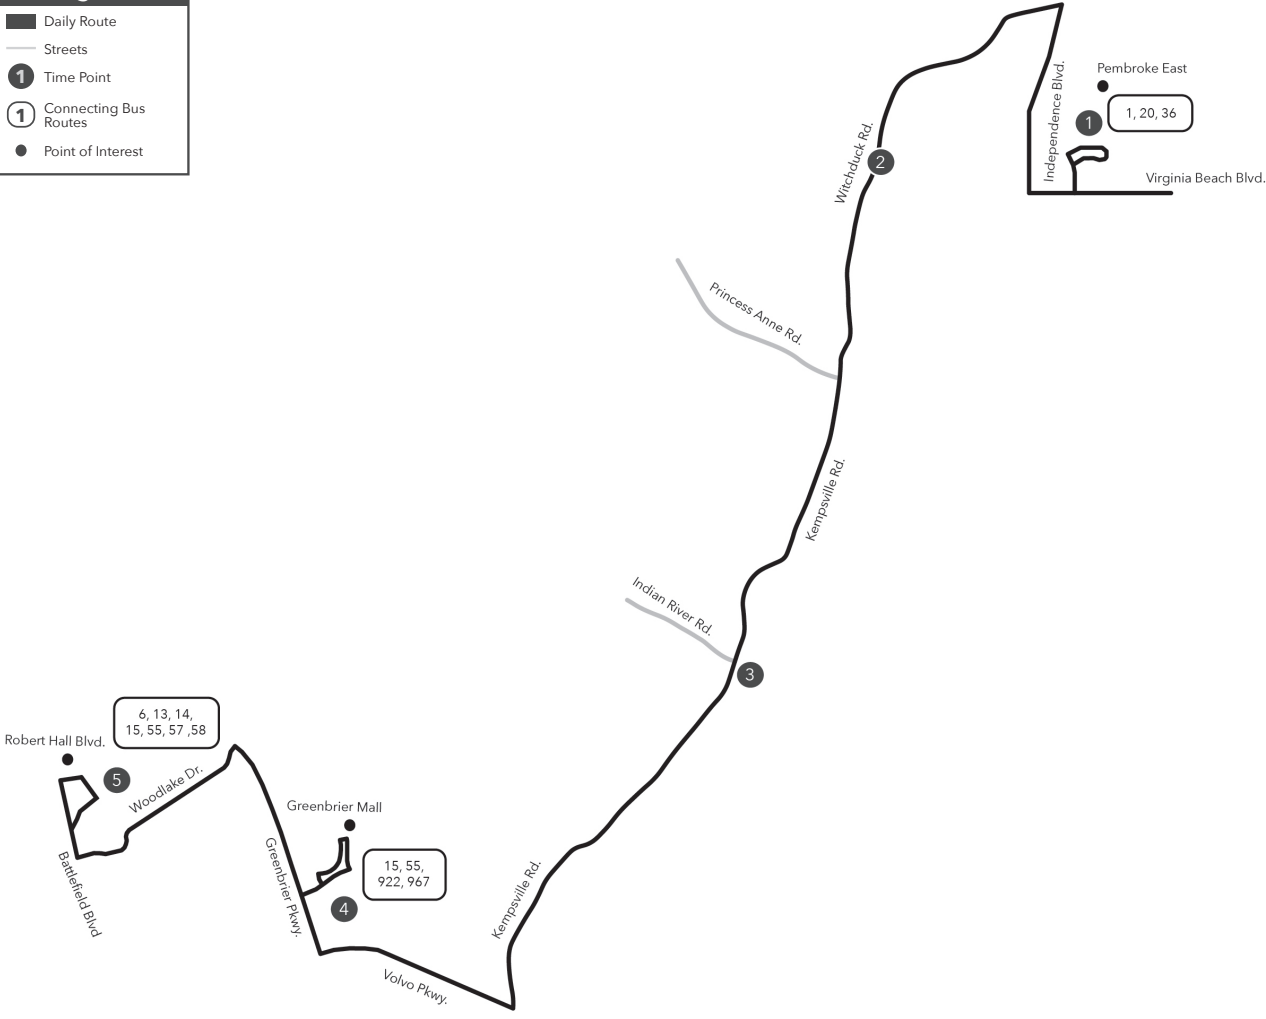

Route 024 Pembroke East / Robert Hall Blvd.

Legend

- Daily Route
- Streets
- Time Point
- Connecting Bus Routes
- Point of Interest

w - Weekday only
PM times are shaded & in bold.

WEEKDAY- SATURDAY:
From Pembroke East to Greenbrier Mall to Robert Hall Blvd.

1	2	3	4	5
Pembroke East	Witchduck Rd Virginia Beach Blvd	Kempsville Rd Indian River Rd	Greenbrier Mall	Robert Hall Blvd
6:00w	6:15w	6:24w	6:46w	6:56w
7:00	7:13	7:20	7:38	7:55
8:00	8:13	8:20	8:38	8:55
9:00	9:10	9:21	9:37	9:55
10:00	10:10	10:21	10:37	10:55
11:00	11:10	11:21	11:37	11:55
12:00	12:10	12:21	12:37	12:55
1:00	1:10	1:21	1:37	1:55
2:00	2:10	2:21	2:37	2:55
3:00	3:13	3:20	3:38	3:55
4:00	4:13	4:20	4:38	4:55
5:00	5:13	5:20	5:38	5:55
6:00	6:10	6:21	6:37	6:55
7:00	7:10	7:21	7:37	7:55
8:00	8:10	8:21	8:37	-
9:00	9:10	9:21	9:37	-

SUNDAY:
From Pembroke East to Greenbrier Mall to Robert Hall Blvd.

1	2	3	4	5
Pembroke East	Witchduck Rd Virginia Beach Blvd	Kempsville Rd Indian River Rd	Greenbrier Mall	Robert Hall Blvd
8:00	8:13	8:20	8:38	8:55
9:00	9:10	9:21	9:37	9:55
10:00	10:10	10:21	10:37	10:55
11:00	11:10	11:21	11:37	11:55
12:00	12:10	12:21	12:37	12:55
1:00	1:10	1:21	1:37	1:55
2:00	2:10	2:21	2:37	2:55
3:00	3:13	3:20	3:38	3:55
4:00	4:13	4:20	4:38	4:55
5:00	5:13	5:20	5:38	5:55
6:00	6:10	6:21	6:37	6:55
7:00	7:10	7:21	7:37	7:55

SUNDAY:
From Rober Hall Blvd. to Greenbrier Mall to Pembroke East

5	4	3	2	1
Robert Hall Blvd	Greenbrier Mall	Kempsville Rd Indian River Rd	Witchduck Rd Virginia Beach Blvd	Pembroke East
9:00	9:10	9:25	9:33	9:50
10:00	10:10	10:25	10:33	10:50
11:00	11:10	11:25	11:33	11:50
12:00	12:10	12:25	12:33	12:50
1:00	1:10	1:25	1:33	1:50
2:00	2:10	2:25	2:33	2:50
3:00	3:11	3:26	3:37	3:55
4:00	4:11	4:26	4:37	4:55
5:00	5:11	5:26	5:37	5:55
6:00	6:10	6:25	6:33	6:50
7:00	7:10	7:25	7:33	7:50