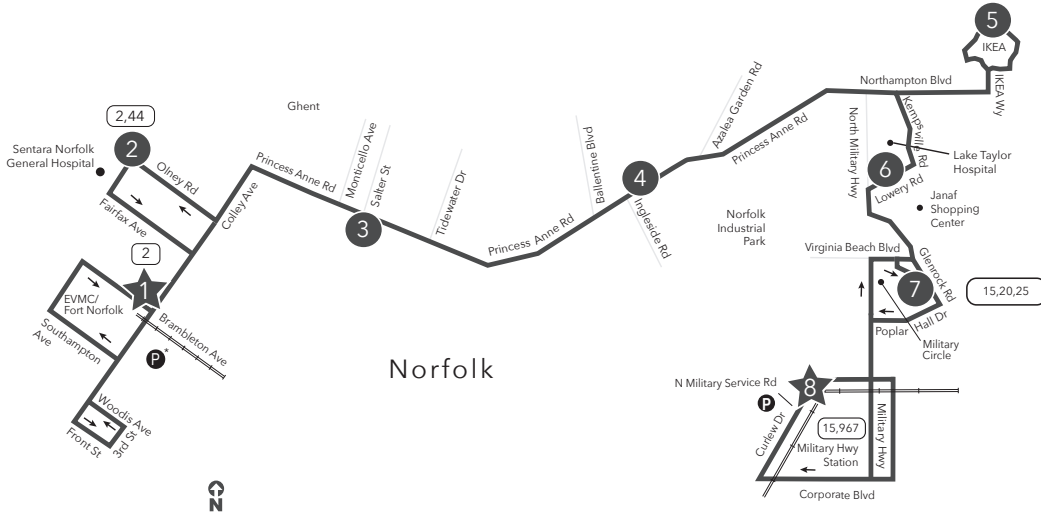

# ROUTE 023 NORFOLK GENERAL / IKEA / JANAF / MILITARY CIRCLE

**Legend**

- Daily Route
- Streets
- Time Point
- Connecting Bus Routes
- The Tide
- Light Rail Station
- Point of Interest
- Park & Ride
- Park & Ride Mon-Fri 6 p.m.-11:59 p.m. Sat-Sun until 11:59 p.m.

\* Route 23 does not provide service to the DNTC. Passengers riding Route 23 can transfer to the following routes at the following locations to access the DNTC on Wood Street.

- Routes 2 at EVMC/Fort Norfolk LRT Station (Bus stop on Brambleton Ave.)
- Routes 2 at Norfolk General Hospital
- Routes 1 & 3 at Monticello Ave. and Princess Anne Rd.
- Route 8 at Tidewater Drive and Princess Anne Rd.
- Route 11 at Colonial Ave. and Princess Anne Rd.

# Route 023

Norfolk General / IKEA  
Janaf / Military Hwy Station