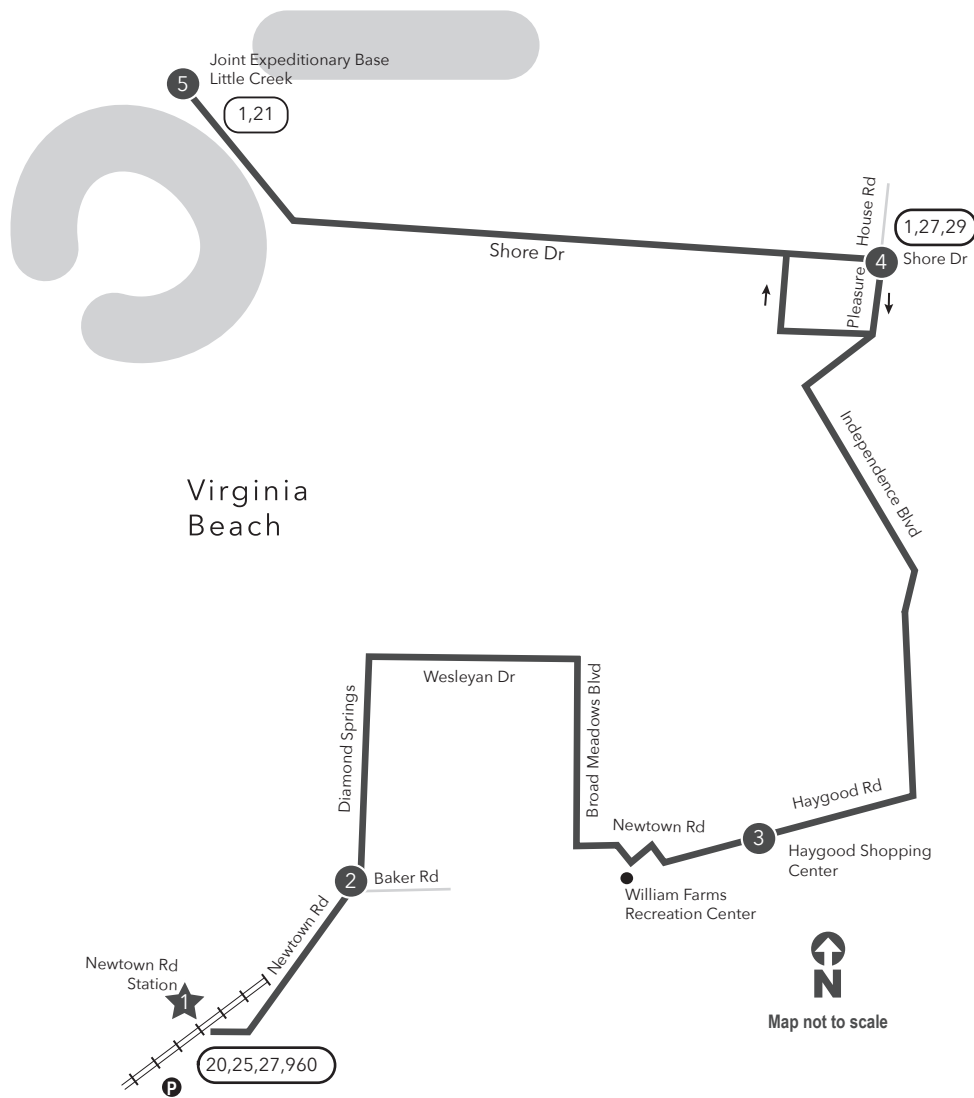

Route 022 Newtown Road Station/Joint Expeditionary Base Little Creek

PM times are shaded & in bold.

WEEKDAY: From Newtown Road Station to Joint Exp. Base Little Creek

1	2	3	4	5	5	4	3	2	1
Newtown Rd Station	Newtown Rd Baker Rd	Haygood Shopping Center	Pleasure House Shore Dr	Joint Exp. Base Little Creek	Joint Exp. Base Little Creek	Pleasure House Shore Dr	Haygood Shopping Center	Newtown Rd Baker Rd	Newtown Rd Station
6:07	6:15	6:26	6:40	6:53	6:03	6:18	6:27	6:39	6:47
7:07	7:15	7:27	7:41	7:54	7:03	7:18	7:27	7:40	7:48
8:07	8:15	8:27	8:41	8:54	8:03	8:18	8:27	8:40	8:48
9:07	9:16	9:27	9:41	9:54	9:03	9:19	9:28	9:41	9:50
10:07	10:16	10:27	10:41	10:54	10:03	10:19	10:28	10:41	10:50
11:07	11:16	11:27	11:41	11:54	11:03	11:19	11:28	11:41	11:50
12:07	12:16	12:27	12:41	12:54	12:03	12:19	12:28	12:41	12:50
1:07	1:16	1:27	1:41	1:54	1:03	1:19	1:28	1:41	1:50
2:07	2:17	2:29	2:43	2:57	2:03	2:20	2:29	2:43	2:53
3:07	3:17	3:29	3:43	3:57	3:03	3:20	3:29	3:43	3:53
4:07	4:17	4:28	4:42	4:56	4:03	4:20	4:31	4:44	4:54
5:07	5:17	5:28	5:42	5:56	5:03	5:20	5:31	5:44	5:54
6:07	6:17	6:28	6:42	6:56	6:03	6:19	6:28	6:40	6:49

Route 022
Newtown Road /
Joint Expeditionary Base
Little Creek
Effective: 05.09.21