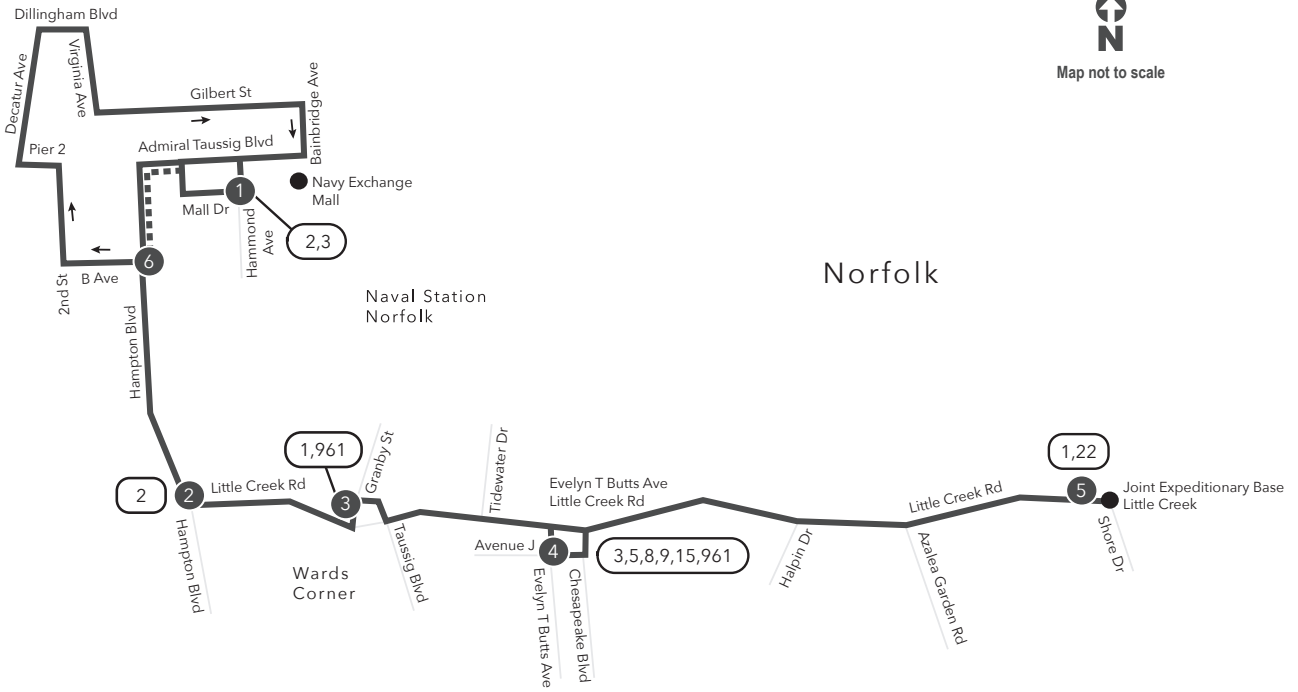

Route 021 Naval Station Norfolk / Navy Exchange Mall / Joint Expeditionary Base Little Creek

Legend

- Weekday
- Saturday & Sunday
- Streets
- Time Point
- Connecting Bus Routes
- Point of Interest

PM times are shaded & in bold.

WEEKDAY - SATURDAY:
From Navy Exchange Mall to Joint Expeditionary Base Little Creek

WEEKDAY - SATURDAY:
From Joint Expeditionary Base Little Creek to Naval Station Norfolk to Navy Exchange Mall

1	2	3	4	5	5	4	3	2	1
Navy Exchange Mall	Hampton Blvd Little Creek Rd	Wards Corner	Evelyn T Butts Ave Little Creek Rd	Joint Expeditionary Base Little Creek	Joint Expeditionary Base Little Creek	Evelyn T Butts Ave Little Creek Rd	Wards Corner	Hampton Blvd Little Creek Rd	Navy Exchange Mall
5:12	5:20	5:34	5:48	6:00	5:34	5:48	6:03	6:12	6:22
6:09	6:18	6:33	6:48	7:00	6:33	6:48	7:03	7:12	7:22
7:09	7:18	7:33	7:48	8:00	7:33	7:48	8:03	8:12	8:22
8:09	8:18	8:33	8:48	9:00	8:33	8:48	9:03	9:12	9:22
9:09	9:18	9:33	9:48	10:00	9:33	9:48	10:03	10:13	10:24
10:08	10:18	10:33	10:48	11:00	10:33	10:48	11:03	11:13	11:24
11:08	11:18	11:33	11:48	12:00	11:33	11:48	12:03	12:13	12:24
12:08	12:18	12:33	12:48	1:00	12:33	12:48	1:03	1:13	1:24
1:08	1:18	1:33	1:48	2:00	1:33	1:48	2:03	2:13	2:23
2:08	2:18	2:33	2:48	3:00	2:33	2:48	3:04	3:14	3:24
3:08	3:18	3:32	3:48	4:01	3:33	3:48	4:04	4:14	4:26
4:08	4:18	4:32	4:48	5:01	4:33	4:48	5:04	5:14	5:26
5:08	5:18	5:32	5:48	6:01	5:33	5:48	6:04	6:13	6:24
6:08	6:18	6:32	6:48	7:00	6:33	6:48	7:03	7:12	7:23
7:12	7:21	7:33	7:48	8:00	7:33	7:48	8:03	8:12	8:23
8:13	8:22	8:34	8:48	9:00	8:33	8:48	9:03	9:11	9:22
9:13	9:22	9:34	9:48	10:00	9:33	9:48	10:03	10:11	10:22
10:13	10:22	10:34	10:44	—	10:33	10:48	11:03	11:11	11:22
11:13	11:22	11:34	11:44	—	—	11:48	12:03	12:11	12:22
12:13	12:22	12:34	12:44	—	—	12:48	1:03	1:11	1:22

Route 021
Navy Exchange Mall / Naval Station Norfolk / Joint Expeditionary Base Little Creek
Effective: 05/09/21