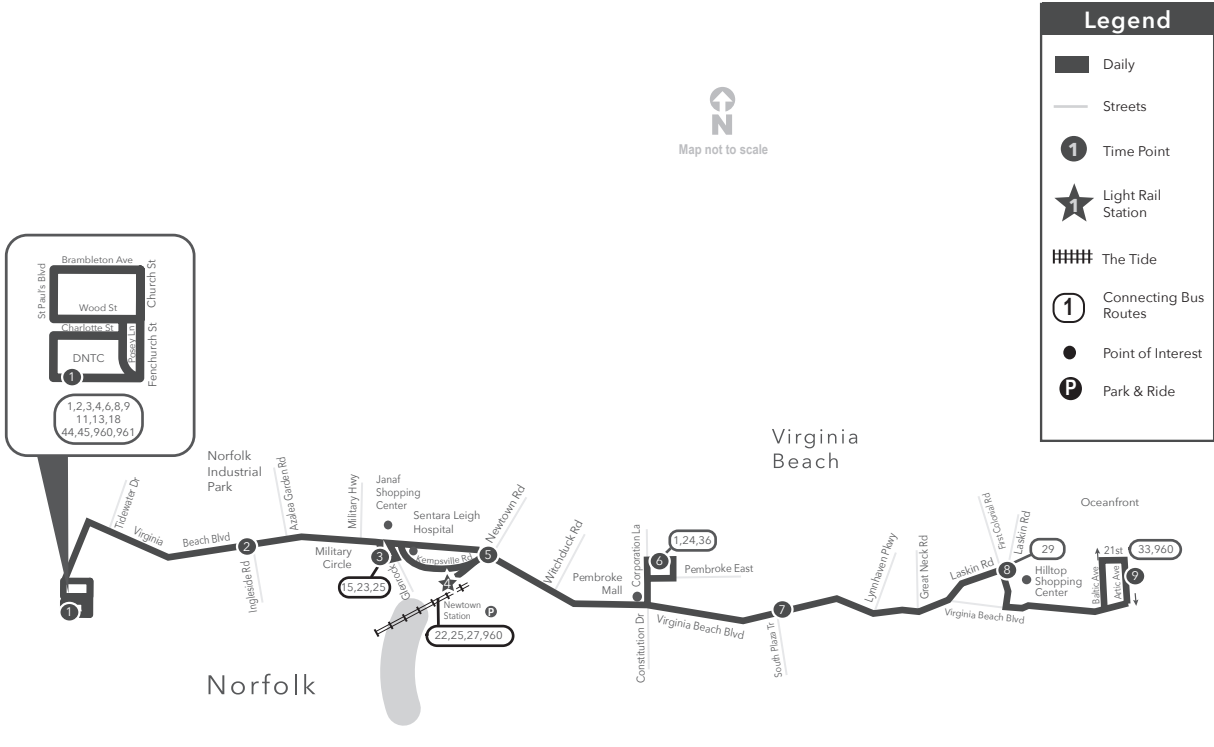

Route 020 Downtown Norfolk Transit Center to Virginia Beach Oceanfront

PM times are shaded & in bold.

WEEKDAY - SATURDAY:
From Downtown Norfolk Transit Center to Arctic Avenue & 19th Street serving Sentara Leigh Hospital

SUNDAY:
From Downtown Norfolk Transit Center to Arctic Avenue & 19th Street serving Sentara Leigh Hospital

SUNDAY:
From Arctic Avenue & 19th Street to Downtown Norfolk Transit Center serving Sentara Leigh Hospital

Route 020

Downtown Norfolk Transit Center / Virginia Beach Oceanfront