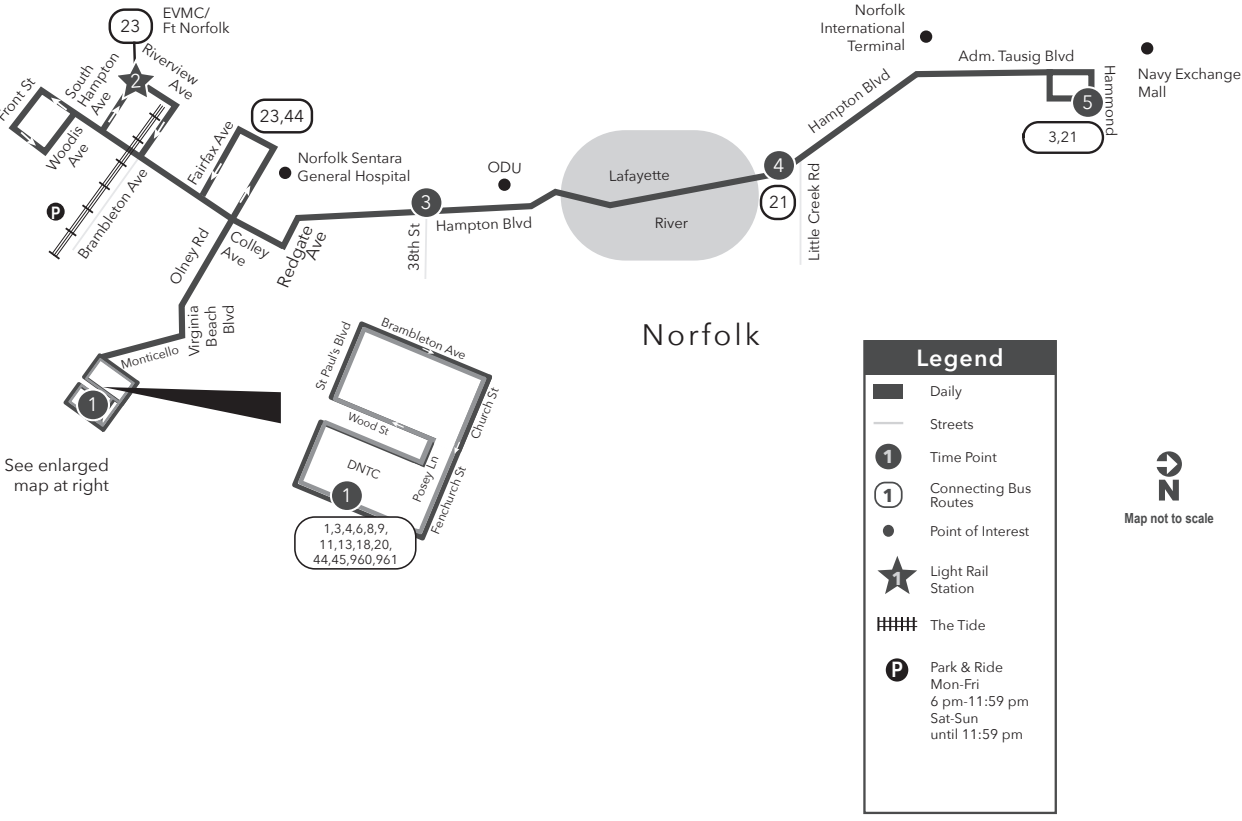

# Route 002 Navy Exchange Mall / Downtown Norfolk Transit Center

\*The following inbound bus stops will not be serviced Monday - Friday from 3:30 p.m. - 6 p.m.  
Hampton Blvd. & Spotswood, and Hampton Blvd & Graydon. Customers should board the bus at Hampton Blvd. & Woodrow or Redgate & Colley.

# Route 002

Downtown Norfolk Transit Center / Navy Exchange Mall

Effective: 05.09.21