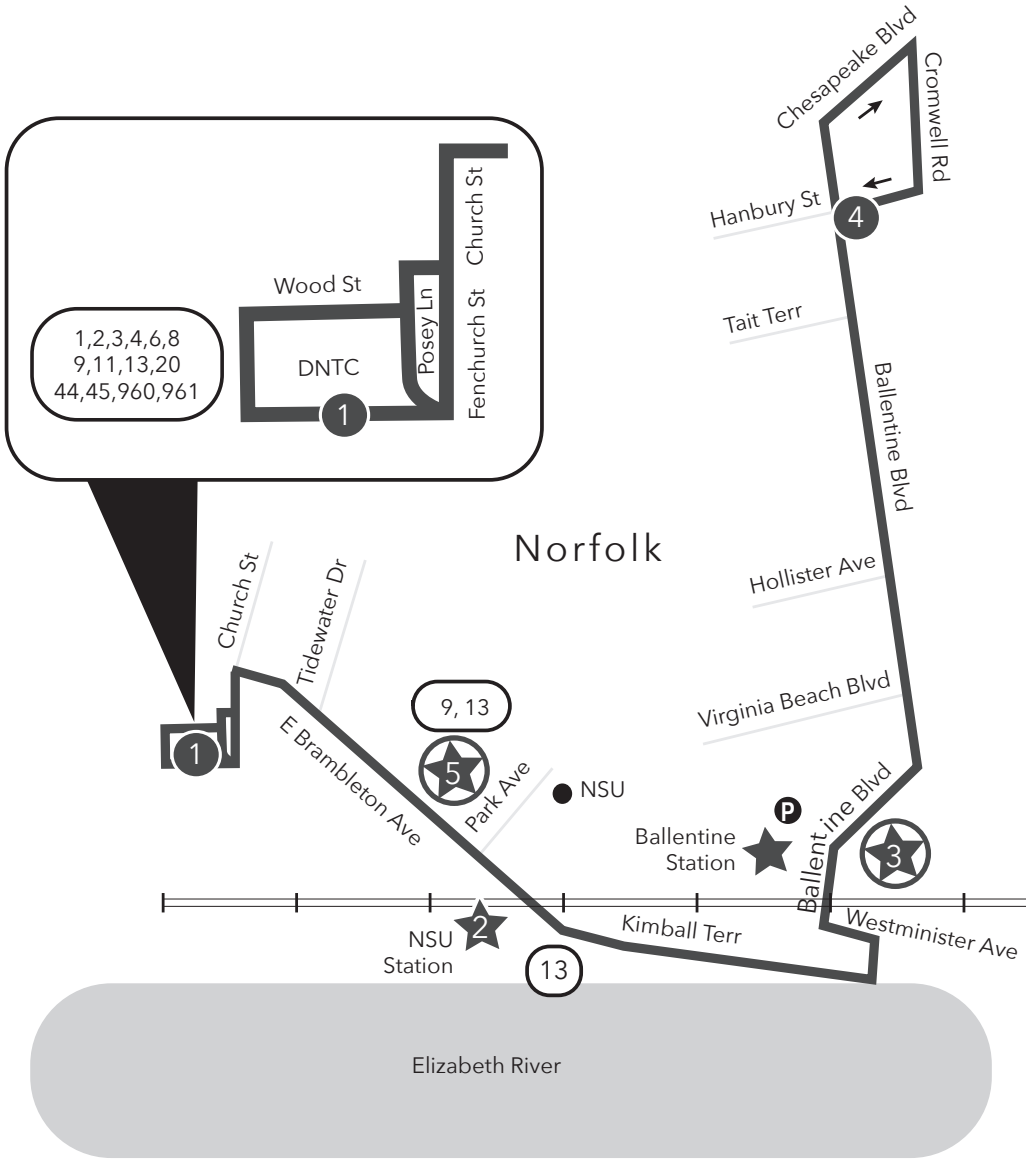

# Route 018 Downtown Norfolk Transit Center / Hanbury St & Ballentine Blvd

- Legend**
- Weekday & Saturday
  - Streets
  - Time Point
  - Connecting Bus Routes
  - The Tide
  - Light Rail Station
  - Light Rail Connection
  - Point of Interest
  - Park & Ride

PM times are shaded & in bold.

**WEEKDAY- SATURDAY:** From Downtown Norfolk Transit Center to Hanbury St

**WEEKDAY - SATURDAY:** From Hanbury St to Downtown Norfolk Transit Center

1	2	3	4	4	3	5	1
Downtown Norfolk Transit Center	NSU Station	Ballentine Station	Hanbury St Ballentine Blvd	Hanbury St Ballentine Blvd	Ballentine Station	NSU Station	Downtown Norfolk Transit Center
6:49	6:56	7:08	7:15	6:16	6:23	6:34	6:39
7:49	7:56	8:08	8:15	7:16	7:23	7:34	7:39
8:49	8:56	9:08	9:15	8:16	8:23	8:34	8:39
9:49	9:56	10:08	10:15	9:16	9:23	9:34	9:39
10:49	10:56	11:08	11:15	10:16	10:23	10:34	10:39
11:48	11:55	<b>12:07</b>	<b>12:15</b>	11:16	11:23	11:35	11:41
<b>12:48</b>	<b>12:55</b>	<b>1:07</b>	<b>1:15</b>	<b>12:16</b>	<b>12:23</b>	<b>12:35</b>	<b>12:41</b>
<b>1:48</b>	<b>1:55</b>	<b>2:07</b>	<b>2:15</b>	<b>1:16</b>	<b>1:23</b>	<b>1:35</b>	<b>1:41</b>
<b>2:48</b>	<b>2:55</b>	<b>3:07</b>	<b>3:15</b>	<b>2:16</b>	<b>2:23</b>	<b>2:35</b>	<b>2:41</b>
<b>3:50</b>	<b>3:57</b>	<b>4:09</b>	<b>4:17</b>	<b>3:16</b>	<b>3:23</b>	<b>3:35</b>	<b>3:41</b>
<b>4:50</b>	<b>4:57</b>	<b>5:09</b>	<b>5:17</b>	<b>4:18</b>	<b>4:25</b>	<b>4:37</b>	<b>4:43</b>
<b>5:50</b>	<b>5:57</b>	<b>6:09</b>	<b>6:16</b>	<b>5:18</b>	<b>5:25</b>	<b>5:37</b>	<b>5:43</b>
<b>6:53</b>	<b>7:00</b>	<b>7:12</b>	<b>7:19</b>	<b>6:17</b>	<b>6:24</b>	<b>6:35</b>	<b>6:40</b>
<b>7:53</b>	<b>8:00</b>	<b>8:12</b>	<b>8:19</b>	<b>7:20</b>	<b>7:27</b>	<b>7:38</b>	<b>7:43</b>
<b>8:53</b>	<b>9:00</b>	<b>9:12</b>	<b>9:19</b>	<b>8:20</b>	<b>8:27</b>	<b>8:38</b>	<b>8:43</b>
<b>9:52</b>	<b>9:59</b>	<b>10:11</b>	<b>10:18</b>	<b>9:20</b>	<b>9:27</b>	<b>9:38</b>	<b>9:43</b>

**Route 018**  
 Downtown Norfolk  
 Transit Center / Hanbury St  
 Ballentine Boulevard

Effective: 05.09.21