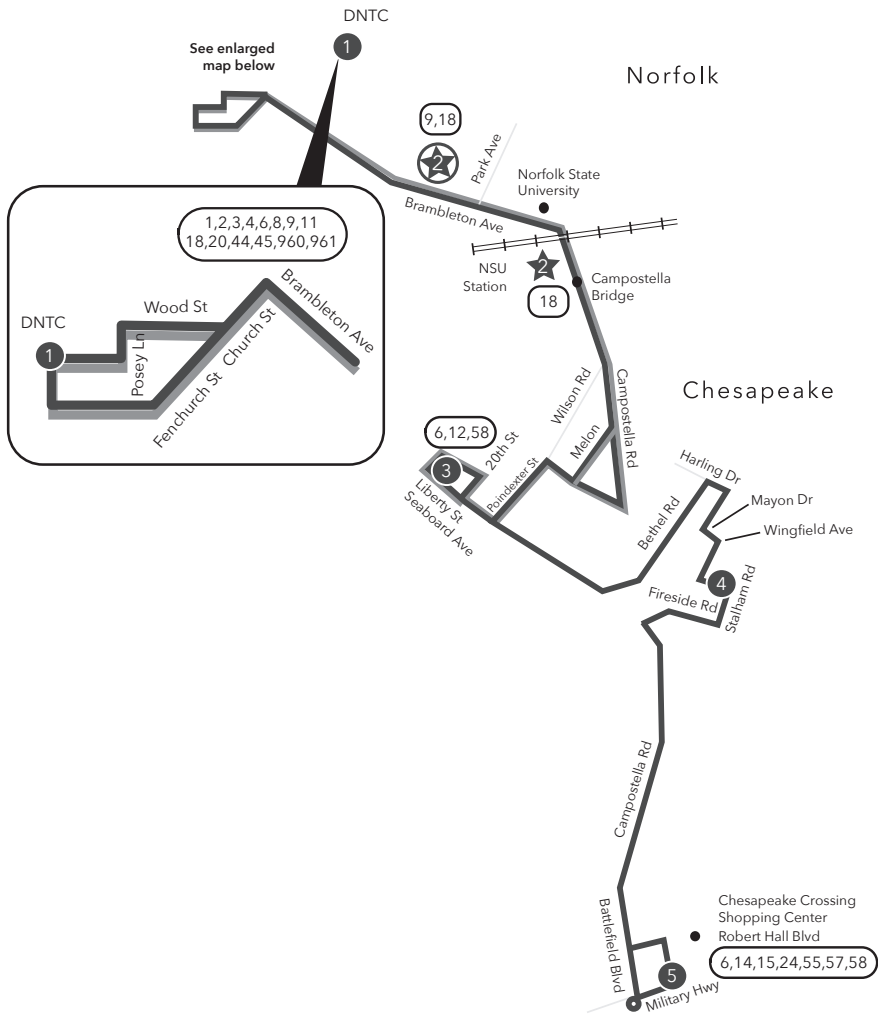

ROUTE 013 DOWNTOWN NORFOLK TRANSIT CENTER / ROBERT HALL BLVD

Legend

- Weekday & Saturday
- Sunday
- Streets
- 1 Time Point
- 1 Connecting Bus Routes
- Point of Interest
- ★ Light Rail Station
- ★ Light Rail Connection
- The Tide

PM times are shaded & in bold.

WEEKDAY- SATURDAY :
From Downtown Norfolk Transit Center to Liberty St & Seaboard Ave to Robert Hall Blvd

1	2	3	4	5	5	4	3	2	1
Downtown Norfolk Transit Center	NSU Station	Liberty St Seaboard Ave	Fireside Rd Stallham Rd	Robert Hall Blvd	Robert Hall Blvd	Fireside Rd Stallham Rd	Liberty St Seaboard Ave	NSU Station	Downtown Norfolk Transit Center
5:26	5:33	5:48	6:01	6:13	6:22	6:29	6:44	6:58	7:02
6:26	6:33	6:48	7:01	7:13	7:22	7:29	7:44	7:58	8:02
7:26	7:33	7:48	8:01	8:13	8:22	8:29	8:44	8:58	9:02
8:26	8:33	8:48	9:01	9:13	9:22	9:29	9:44	9:58	10:02
9:26	9:33	9:48	10:01	10:13	10:21	10:28	10:43	10:57	11:01
10:26	10:33	10:48	11:01	11:13	11:21	11:28	11:43	11:57	12:01
11:26	11:33	11:48	12:01	12:13	12:21	12:28	12:43	12:57	1:01
12:26	12:33	12:48	1:01	1:13	1:21	1:28	1:43	1:57	2:01
1:26	1:33	1:48	2:01	2:13	2:21	2:28	2:43	2:57	3:01
2:26	2:33	2:48	3:01	3:13	3:21	3:28	3:43	3:57	4:01
3:26	3:33	3:48	4:01	4:13	4:21	4:28	4:43	4:57	5:01
4:26	4:33	4:48	5:01	5:13	5:21	5:28	5:43	5:57	6:01
5:26	5:33	5:48	6:01	6:13	6:22	6:29	6:44	6:58	7:02
6:26	6:33	6:43	-	-	7:22	7:29	7:44	7:58	8:02
7:26	7:33	7:43	-	-	-	-	8:48	9:02	9:06
8:26	8:33	8:43	-	-	-	-	9:48	10:02	10:06
9:26	9:33	9:43	-	-	-	-	10:48	11:02	11:06
10:26	10:33	10:43	-	-	-	-	11:48	12:02	12:06
11:26	11:33	11:43	-	-	-	-	-	-	-
12:26	12:33	12:43	-	-	-	-	-	-	-