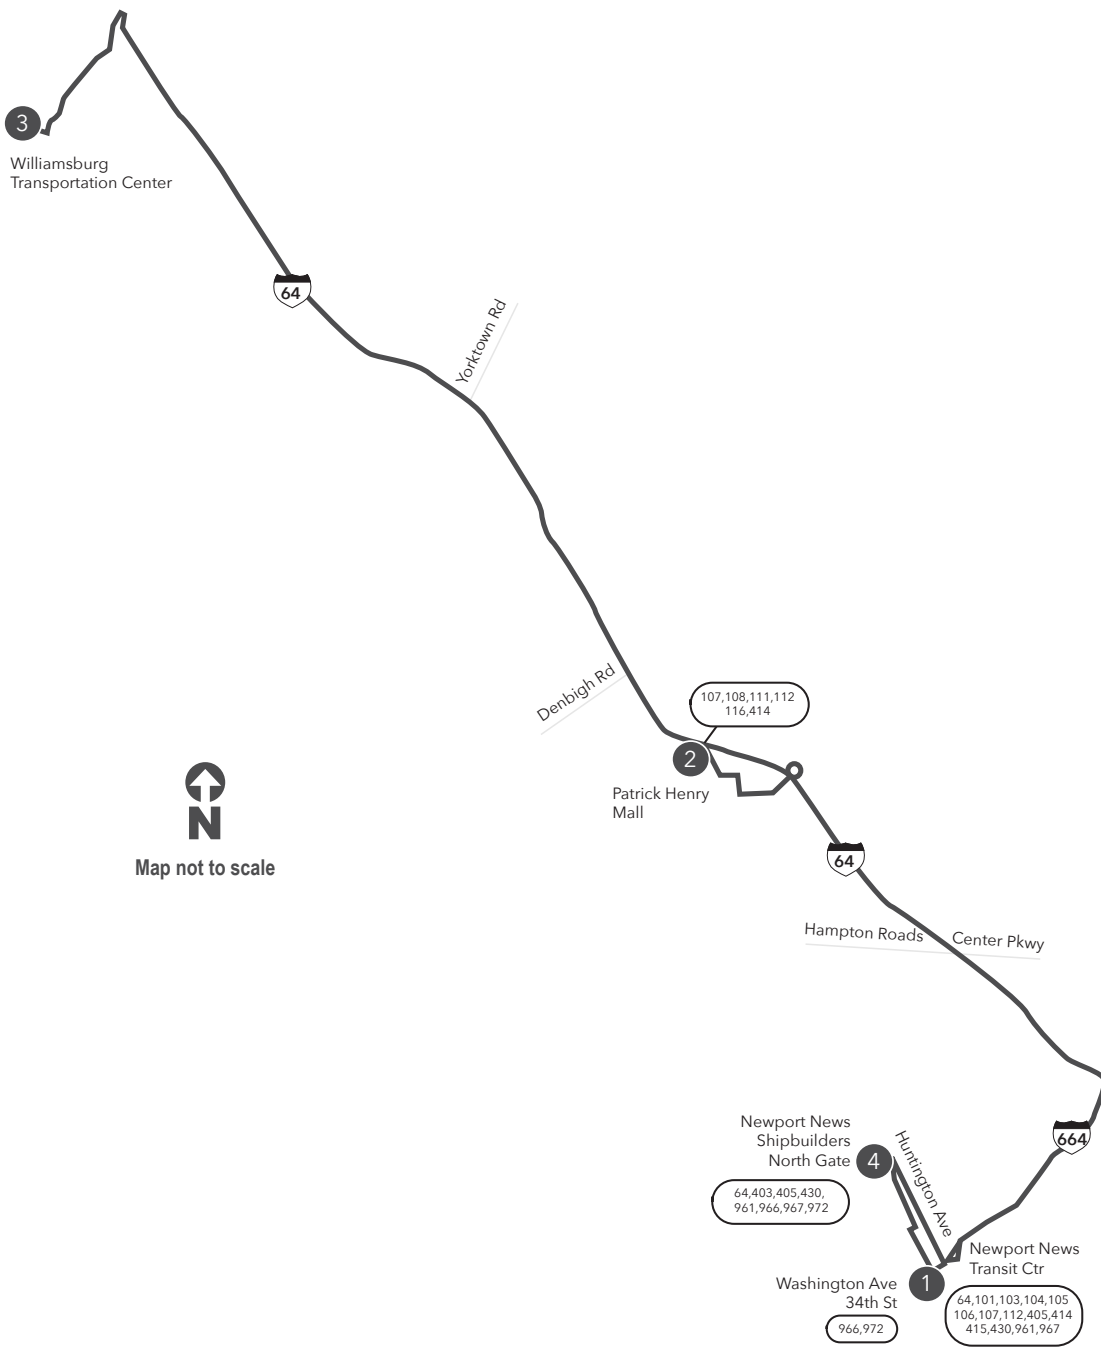

# ROUTE 121 NEWPORT NEWS TRANSPORTATION CENTER / WILLIAMSBURG

**Legend**

- Weekday
- Streets
- 1 Time Point
- 1 Connecting Bus Routes
- Point of Interest

**PM times are shaded & in bold.**  
This route does not operate on Saturdays or Sundays

**WEEKDAY:** Washington Ave & 34th Street to Patrick Henry Mall to Williamsburg Transportation Center

**WEEKDAY:** From Williamsburg Transit Center to Patrick Henry Mall to Washington Ave & 34th Street

4	1	2	3	3	4	2	1
NN Shipbuilders North Gate	Washington Ave 34th St	Patrick Henry Mall	Williamsburg Transportation Ctr	Williamsburg Transportation Ctr	NN Shipbuilders North Gate	Patrick Henry Mall	Washington Ave 34th St
-	6:15	6:35	7:00	5:30	6:15	-	6:25
<b>3:40</b>	<b>3:50</b>	-	<b>4:30</b>	<b>5:05</b>	-	<b>5:30</b>	<b>5:50</b>

# Route 121

Newport News Transportation Center / Williamsburg

Effective: 05.09.21