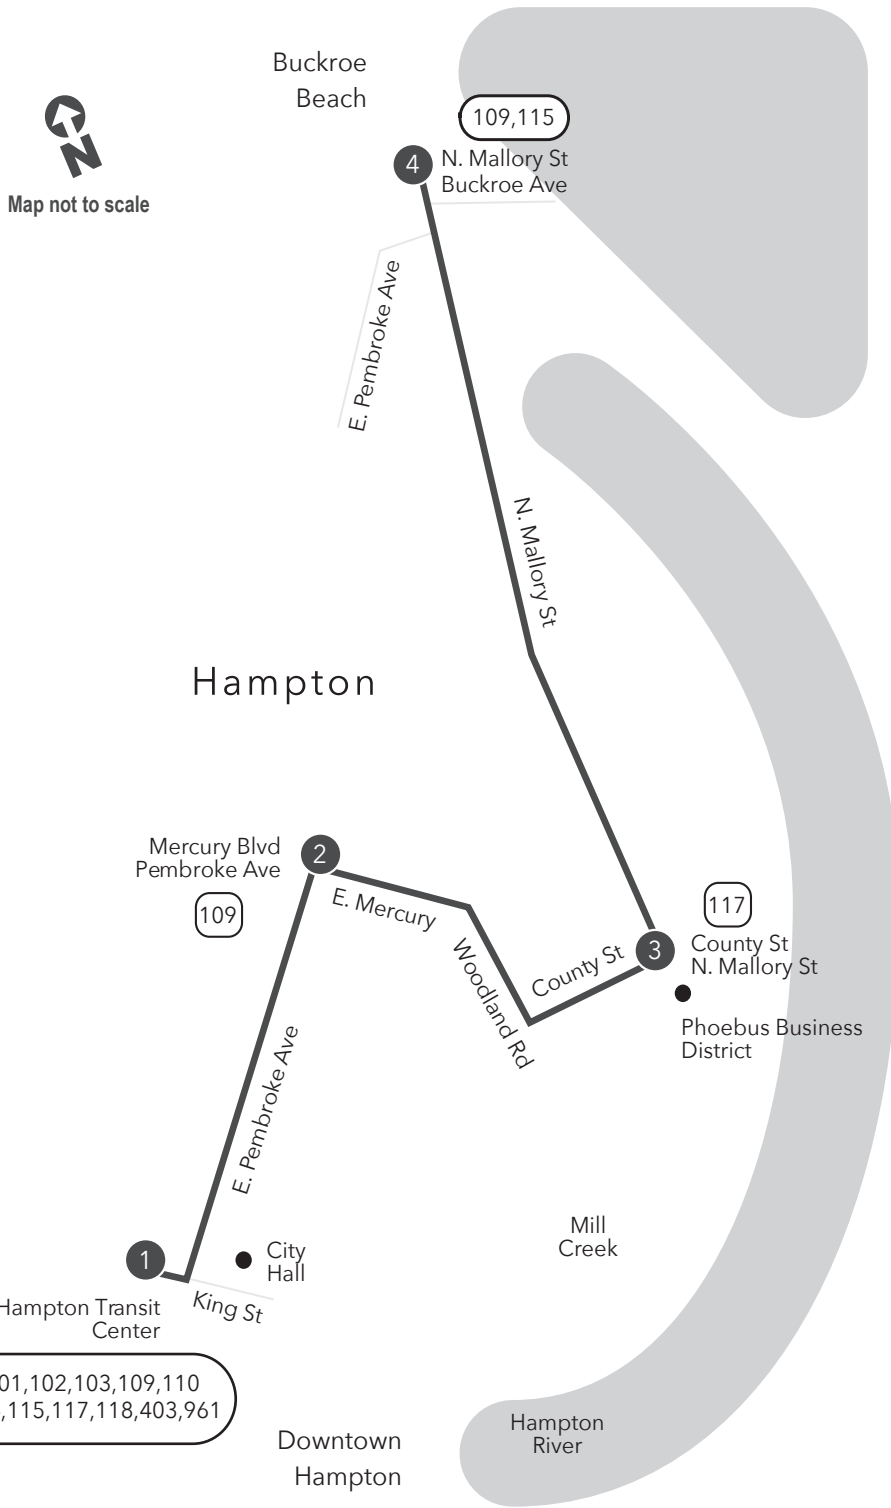

Route 120 Downtown Hampton / Mallory / Buckroe

Legend

- Daily Route
- Streets
- 1 Time Point
- 1 Connecting Bus Routes
- Point of Interest

w = Weekday only
PM times are shaded & in bold.

WEEKDAY - SUNDAY:
 From Downtown Hampton to Buckroe

1	2	3	4		4	3	2	1
Hampton Transit Ctr	E. Pembroke Ave E. Mercury Blvd	County St N. Mallory St	N. Mallory St Buckroe Ave		N. Mallory St Buckroe Ave	County St N. Mallory St	E. Pembroke Ave E. Mercury Blvd	Hampton Transit Ctr
7:31w	7:36w	7:43w	7:48w		7:10w	7:14w	7:21w	7:26w
8:31	8:36	8:43	8:48		8:10	8:14	8:21	8:26
9:31	9:36	9:43	9:48		9:10	9:14	9:21	9:26
10:31	10:36	10:43	10:48		10:10	10:14	10:21	10:26
11:31	11:36	11:43	11:48		11:10	11:14	11:21	11:26
12:31	12:36	12:43	12:48		12:10	12:14	12:21	12:26
1:31	1:36	1:43	1:48		1:10	1:14	1:21	1:26
2:31	2:36	2:43	2:48		2:10	2:14	2:21	2:26
3:31	3:36	3:43	3:48		3:10	3:14	3:21	3:26
4:31	4:36	4:43	4:48		4:10	4:14	4:21	4:26
5:31	5:36	5:43	5:48		5:10	5:14	5:21	5:26
6:31	6:36	6:43	6:48		6:10	6:14	6:21	6:26

Effective: 5.09.21

Route 120

Downtown Hampton /
Mallory / Buckroe