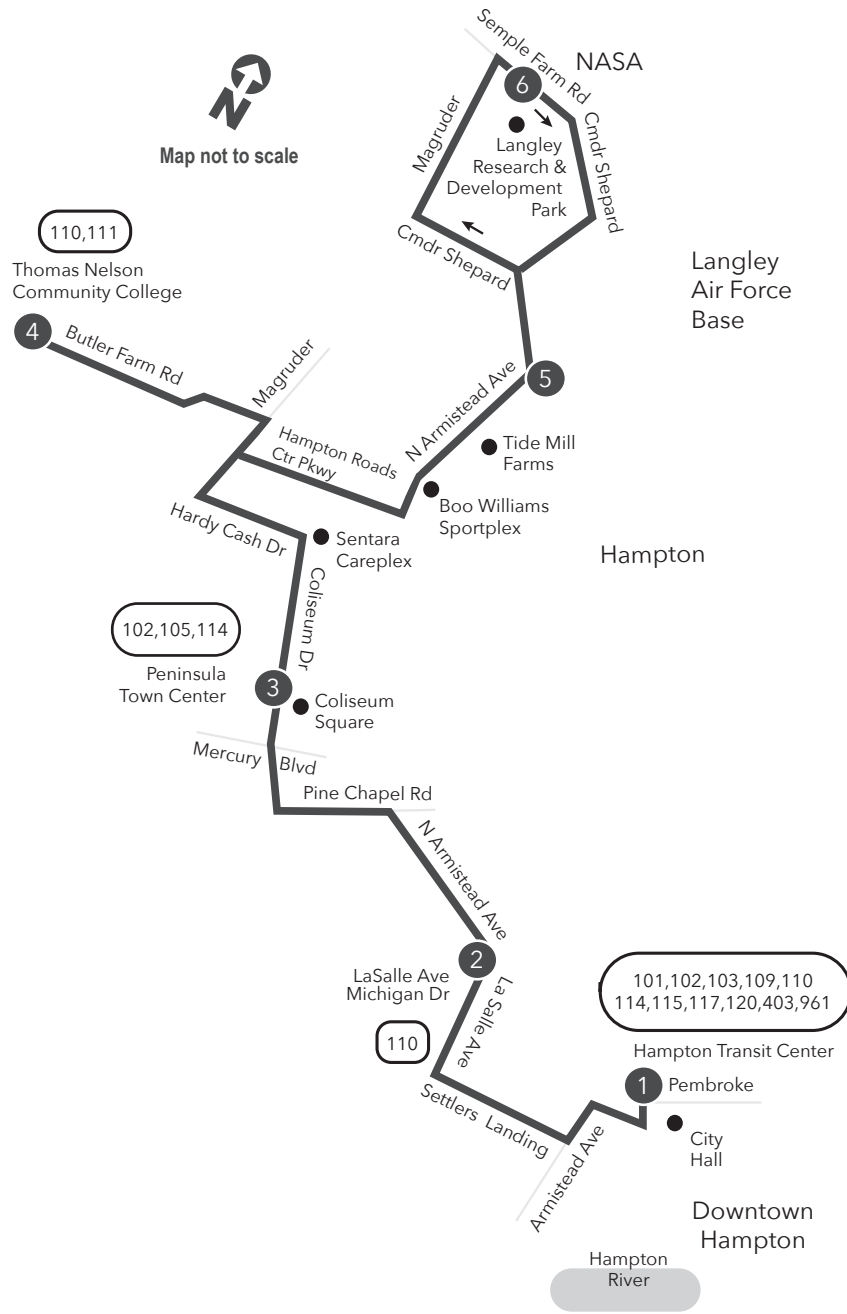

# Route 118 Downtown Hampton / Thomas Nelson College / Semple Farm Road

**Legend**

- Daily Route
- Streets
- Time Point
- Connecting Bus Routes
- Point of Interest

w= Weekday Only  
PM times are shaded & in bold.

# Route 118

Downtown Hampton / Thomas Nelson College / Semple Farm Road

Effective: 05.09.21