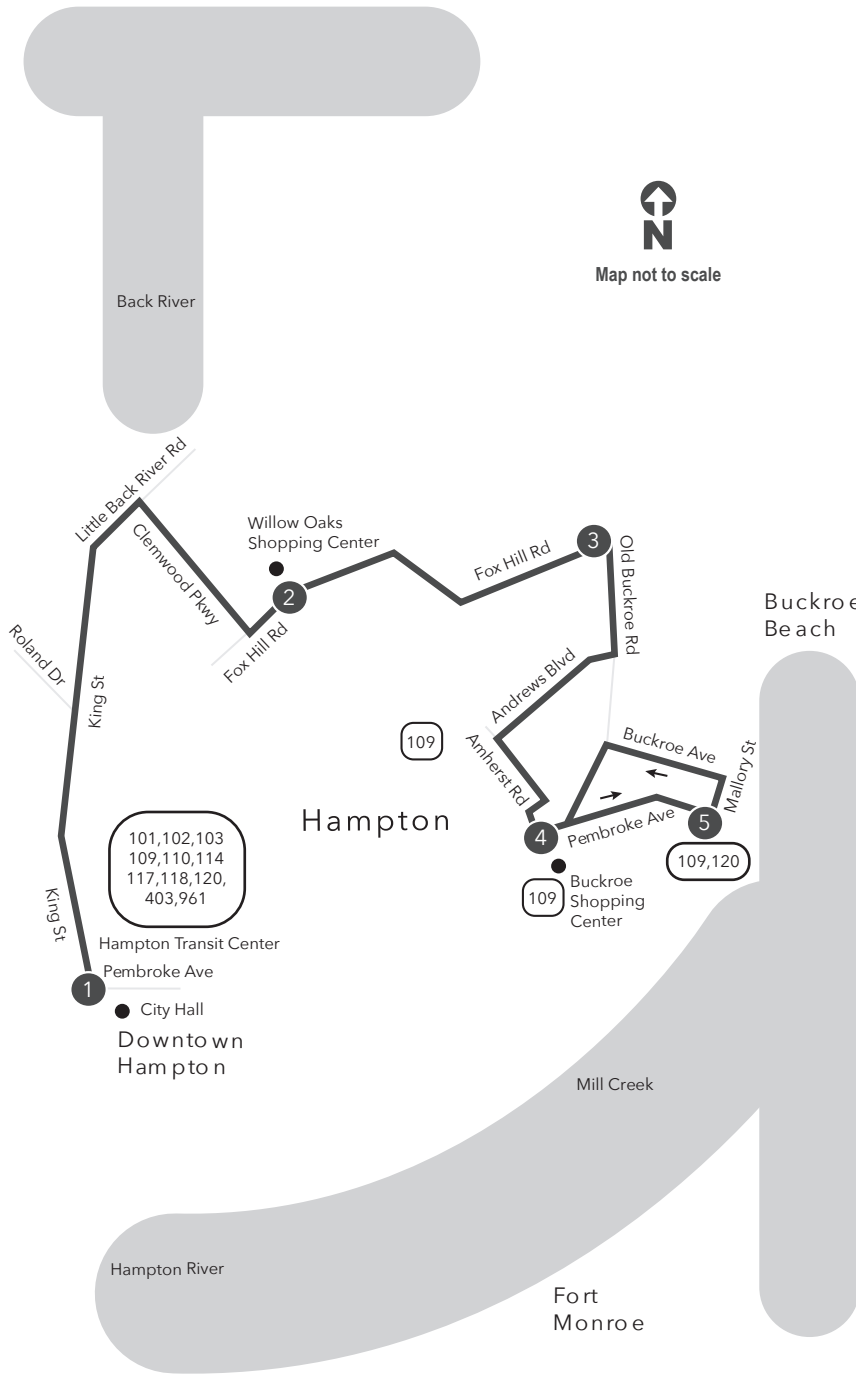

# Route 115 Buckroe / Downtown Hampton

**Legend**

- Daily
- Streets
- 1 Time Point
- ① Connecting Bus Routes
- Point of Interest

w= Weekday Only  
PM times are shaded & in bold.

**WEEKDAY:** From Hampton Transit Center to Buckroe Beach      **WEEKDAY:** From Buckroe Beach to Hampton Transit Center

1	2	3	4	5	5	4	3	2	1
Hampton Transit Ctr	Fox Hill Rd Willow Oaks Blvd	Fox Hill Rd Old Buckroe Rd	Buckroe Shopping Ctr	N. Mallory St Buckroe Ave	N. Mallory St Buckroe Ave	Buckroe Shopping Ctr	Fox Hill Rd Old Buckroe Rd	Fox Hill Rd Willow Oaks Blvd	Hampton Transit Ctr
6:45w	6:55w	6:58w	7:03w	7:08w	6:11w	6:16w	6:22w	6:28w	6:37w
7:45w	7:55w	7:58w	8:03w	8:08w	7:11w	7:16w	7:22w	7:28w	7:37w
8:45	8:55	8:58	9:03	9:08	8:11	8:16	8:22	8:28	8:37
9:45	9:55	9:58	10:03	10:08	9:11	9:16	9:22	9:28	9:37
10:45	10:55	10:58	11:03	11:08	10:11	10:16	10:22	10:28	10:37
11:45	11:55	11:58	<b>12:03</b>	<b>12:08</b>	11:11	11:16	11:22	11:28	11:37
<b>12:45</b>	<b>12:55</b>	<b>12:58</b>	<b>1:03</b>	<b>1:08</b>	<b>12:11</b>	<b>12:16</b>	<b>12:22</b>	<b>12:28</b>	<b>12:37</b>
<b>1:45</b>	<b>1:55</b>	<b>1:58</b>	<b>2:03</b>	<b>2:08</b>	<b>1:11</b>	<b>1:16</b>	<b>1:22</b>	<b>1:28</b>	<b>1:37</b>
<b>2:45</b>	<b>2:55</b>	<b>2:58</b>	<b>3:03</b>	<b>3:08</b>	<b>2:11</b>	<b>2:16</b>	<b>2:22</b>	<b>2:28</b>	<b>2:37</b>
<b>3:45</b>	<b>3:55</b>	<b>3:58</b>	<b>4:03</b>	<b>4:08</b>	<b>3:11</b>	<b>3:16</b>	<b>3:22</b>	<b>3:28</b>	<b>3:37</b>
<b>4:45</b>	<b>4:55</b>	<b>4:58</b>	<b>5:03</b>	<b>5:08</b>	<b>4:11</b>	<b>4:16</b>	<b>4:22</b>	<b>4:28</b>	<b>4:37</b>
<b>5:45</b>	<b>5:55</b>	<b>5:58</b>	<b>6:03</b>	<b>6:08</b>	<b>5:11</b>	<b>5:16</b>	<b>5:22</b>	<b>5:28</b>	<b>5:37</b>
<b>6:45</b>	<b>6:55</b>	<b>6:58</b>	<b>7:03</b>	<b>7:08</b>	<b>6:11</b>	<b>6:16</b>	<b>6:22</b>	<b>6:28</b>	<b>6:37</b>
					<b>7:11</b>	<b>7:16</b>	<b>7:22</b>	<b>7:28</b>	<b>7:37</b>

# Route 115

Buckroe /  
Downtown Hampton

Effective: 05.09.21