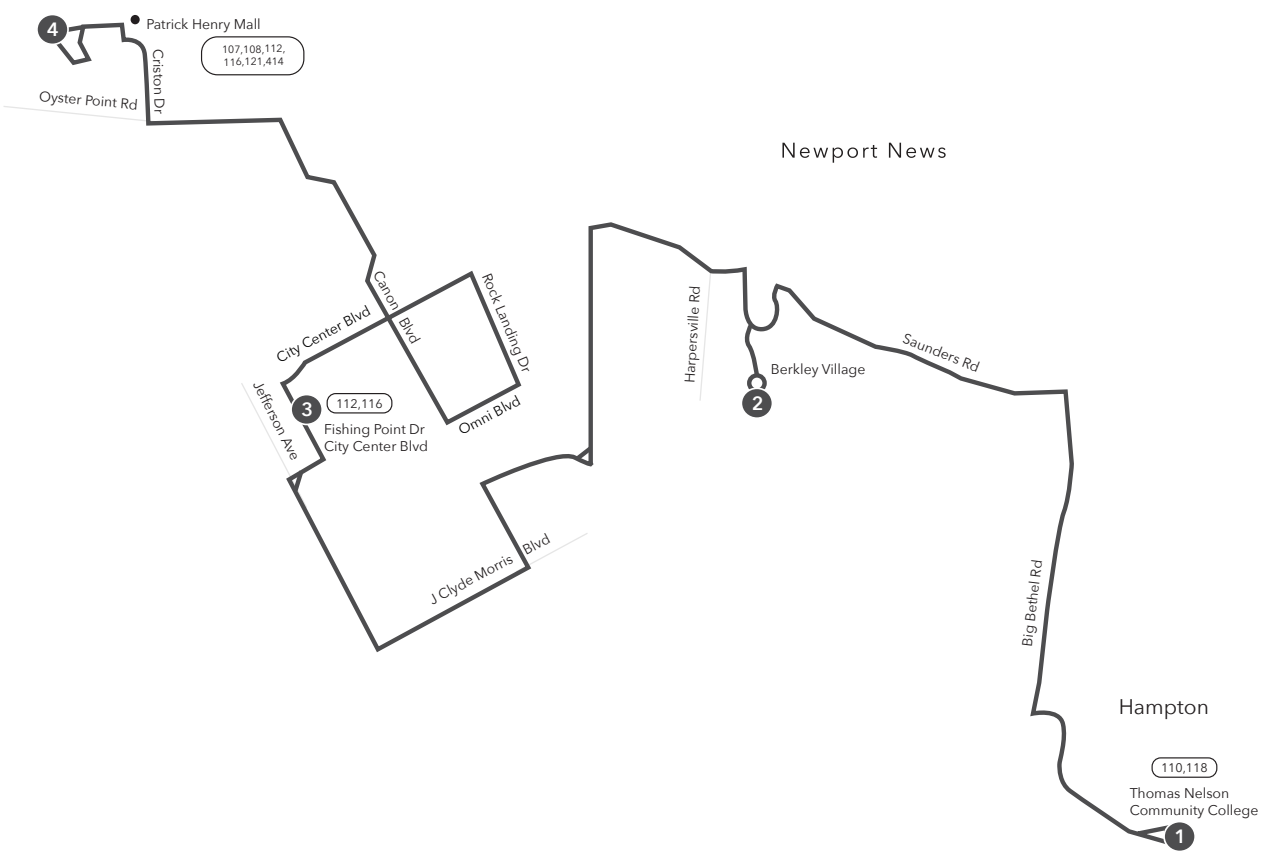

Route 111 Thomas Nelson Community College / Patrick Henry Mall

Legend

- Daily Route
- Streets
- Time Point
- Connecting Bus Routes
- Point of Interest

PM times are shaded & in bold.

WEEKDAY: From Thomas Nelson Community College to Patrick Henry Mall

WEEKDAY: From Patrick Henry Mall to Thomas Nelson Community College

1	2	3	4	4	3	2	1
Thomas Nelson Comm College	Berkley Village	City Center Blvd Fishing Point Dr	Patrick Henry Mall	Patrick Henry Mall	City Center Blvd Fishing Point Dr	Berkley Village	Thomas Nelson Comm College
6:53	7:04	7:23	7:40	7:00	7:17	7:36	7:46
7:53	8:03	8:18	8:33	8:00	8:17	8:36	8:46
8:53	9:03	9:18	9:33	9:00	9:15	9:33	9:43
9:53	10:03	10:18	10:33	10:00	10:15	10:33	10:38
10:53	11:03	11:18	11:33	11:00	11:15	11:33	11:38
11:53	12:03	12:18	12:33	12:00	12:15	12:33	12:38
12:53	1:03	1:18	1:33	1:00	1:15	1:33	1:38
1:55	2:05	2:20	2:35	2:00	2:15	2:33	2:38
2:55	3:05	3:20	3:35	3:00	3:15	3:33	3:38
3:55	4:05	4:20	4:35	4:00	4:15	4:33	4:38
4:55	5:05	5:20	5:35	5:00	5:15	5:33	5:38
5:55	6:05	6:20	6:35	6:00	6:15	6:33	6:38
6:55	7:05	7:20	7:35	7:00	7:15	7:33	7:48

SATURDAY: From Thomas Nelson Community College to Patrick Henry Mall

SATURDAY: From Patrick Henry Mall to Thomas Nelson Community College

1	2	3	4	4	3	2	1
Thomas Nelson Comm College	Berkley Village	City Center Blvd Fishing Point Dr	Patrick Henry Mall	Patrick Henry Mall	City Center Blvd Fishing Point Dr	Berkley Village	Thomas Nelson Comm College
7:53	8:05	8:24	8:43	9:00	9:17	9:36	9:46
8:53	9:05	9:24	9:43	10:00	10:17	10:36	10:46
9:53	10:05	10:24	10:43	11:00	11:17	11:36	11:46
10:53	11:05	11:24	11:43	12:00	12:17	12:36	12:46
11:53	12:05	12:24	12:43	1:00	1:17	1:36	1:46
12:53	1:05	1:24	1:43	2:00	2:17	2:36	2:46
1:55	2:07	2:26	2:43	3:00	3:17	3:38	3:49
2:55	3:07	3:26	3:43	4:00	4:17	4:38	4:49
3:55	4:07	4:26	4:43	5:00	5:17	5:38	5:49
4:55	5:07	5:26	5:43	6:00	6:17	6:37	6:52
5:55	6:07	6:26	6:43				
6:55	7:07	7:26	7:43				

SUNDAY: From Berkley Village to Patrick Henry Mall

SUNDAY: From Patrick Henry Mall to Berkley Village

2	3	4	4	3	2
Berkley Village	City Center Blvd Fishing Point Dr	Patrick Henry Mall	Patrick Henry Mall	City Center Blvd Fishing Point Dr	Berkley Village
8:11	8:26	8:41	9:00	9:15	9:33
9:11	9:26	9:41	10:00	10:15	10:33
10:11	10:26	10:41	11:00	11:15	11:33
11:11	11:26	11:41	12:00	12:15	12:33
12:11	12:26	12:41	1:00	1:15	1:33
1:11	1:26	1:41	2:00	2:15	2:33
2:11	2:26	2:41	3:00	3:15	3:33
3:11	3:26	3:41	4:00	4:15	4:33
4:11	4:26	4:41	5:00	5:15	5:33
5:11	5:26	5:41	6:00	6:15	6:33
6:11	6:26	6:41			
7:11	7:26	7:41			

Effective: 05.09.21

Route 111

Thomas Nelson Community College/
Patrick Henry Mall