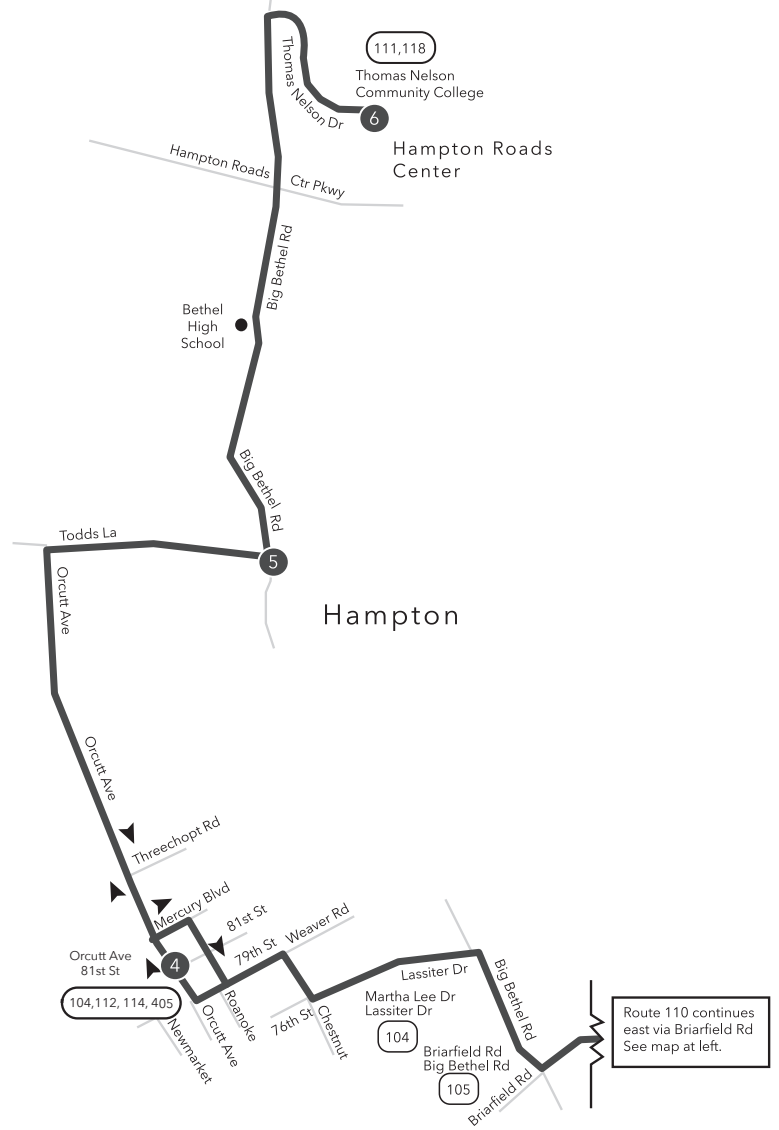

Route 110 Downtown Hampton / Thomas Nelson Community College

Legend

- Daily Route
- Streets
- Time Point
- Connecting Bus Routes
- Point of Interest

Route 110 continues west via Briarfield Rd See map at right.

w - Weekday only
PM times are shaded & in bold.

WEEKDAY-SUNDAY:
From Downtown Hampton to Orcutt Ave & 81st St to Thomas Nelson Community College

1	2	3	4	5	6
Hampton Transit Center	LaSalle Ave Michigan Dr	Briarfield Rd Aberdeen Rd	Orcutt Ave 81st St	Big Bethel Rd Todds Ln	Thomas Nelson Community College
6:00w	6:10w	6:20w	6:33w	6:40w	6:50w
7:00w	7:10w	7:20w	7:33w	7:40w	7:50w
8:00	8:10	8:18	8:33	8:40	8:48
9:00	9:10	9:18	9:33	9:40	9:48
10:00	10:10	10:18	10:33	10:40	10:48
11:00	11:10	11:18	11:33	11:40	11:48
12:00	12:10	12:18	12:33	12:40	12:48
1:00	1:10	1:18	1:33	1:40	1:48
2:00	2:10	2:18	2:33	2:40	2:48
3:00	3:10	3:18	3:33	3:40	3:48
4:00	4:10	4:18	4:33	4:40	4:48
5:00	5:10	5:18	5:33	5:40	5:48
6:00	6:10	6:18	6:33	6:40	6:48
7:00	7:10	7:18	7:33	7:40	7:48

WEEKDAY-SUNDAY:
From Thomas Nelson Community College to Orcutt Ave & 81st St to Downtown Hampton

6	5	4	3	2	1
Thomas Nelson Community College	Big Bethel Rd Todds Ln	Orcutt Ave 81st St	Briarfield Rd Aberdeen Rd	LaSalle Ave Michigan Dr	Hampton Transit Center
6:55w	7:03w	7:10w	7:23w	7:33w	7:43w
7:55w	8:03w	8:10w	8:23w	8:33w	8:43w
8:55	9:03	9:10	9:20	9:28	9:38
9:55	10:03	10:10	10:20	10:28	10:38
10:55	11:03	11:10	11:20	11:28	11:38
11:55	12:03	12:10	12:20	12:28	12:38
12:55	1:03	1:10	1:20	1:28	1:38
1:55	2:03	2:10	2:20	2:28	2:38
2:55	3:03	3:10	3:20	3:28	3:38
3:55	4:03	4:10	4:20	4:28	4:38
4:55	5:03	5:10	5:20	5:28	5:38
5:55	6:03	6:10	6:20	6:28	6:38

Route 110

Downtown Hampton / Thomas Nelson Community College

Effective: 05.09.21