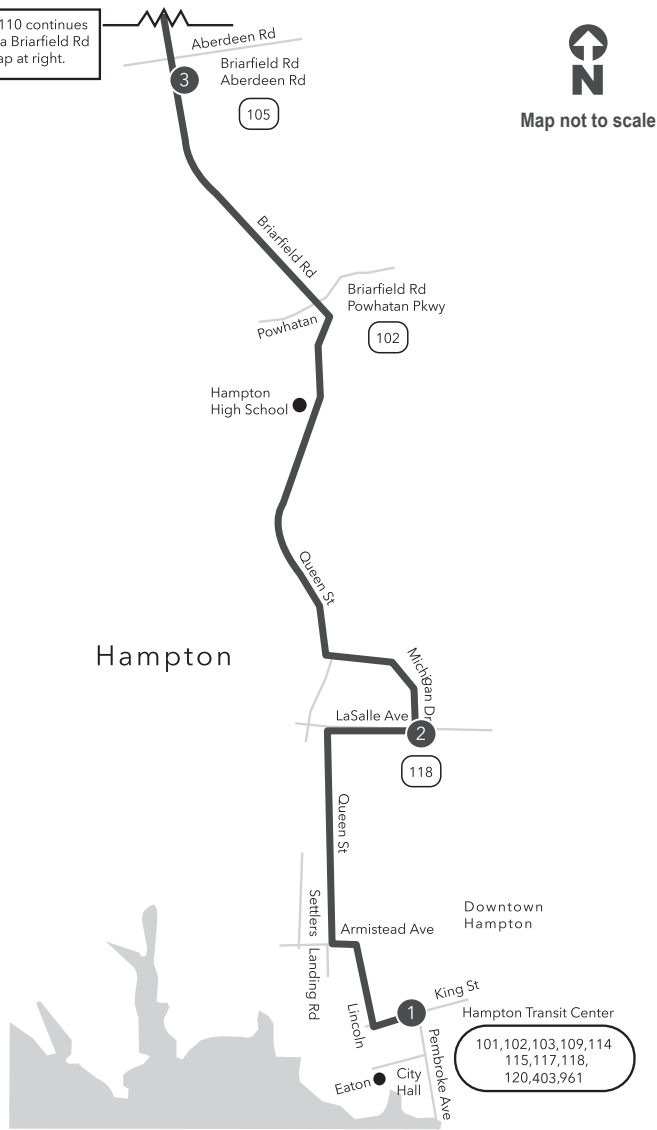

Route 110 Downtown Hampton / Thomas Nelson Community College

Legend

- Daily Route
- Streets
- Time Point
- Connecting Bus Routes
- Point of Interest

Route 110 continues west via Briarfield Rd See map at right.

w - Weekday only
PM times are shaded & in bold.

WEEKDAY-SUNDAY:
From Downtown Hampton to Orcutt Ave & 81st St to Thomas Nelson Community College

1	2	3	4	5	6
Hampton Transit Center	LaSalle Ave Michigan Dr	Briarfield Rd Aberdeen Rd	Orcutt Ave 81st St	Big Bethel Rd Todds Ln	Thomas Nelson Community College
6:00w	6:10w	6:20w	6:33w	6:40w	6:50w
7:00w	7:10w	7:20w	7:33w	7:40w	7:50w
8:00	8:10	8:18	8:33	8:40	8:48
9:00	9:10	9:18	9:33	9:40	9:48
10:00	10:10	10:18	10:33	10:40	10:48
11:00	11:10	11:18	11:33	11:40	11:48
12:00	12:10	12:18	12:33	12:40	12:48
1:00	1:10	1:18	1:33	1:40	1:48
2:00	2:10	2:18	2:33	2:40	2:48
3:00	3:10	3:18	3:33	3:40	3:48
4:00	4:10	4:18	4:33	4:40	4:48
5:00	5:10	5:18	5:33	5:40	5:48
6:00	6:10	6:18	6:33	6:40	6:48
7:00	7:10	7:18	7:33	7:40	7:48

WEEKDAY-SUNDAY:
From Thomas Nelson Community College to Orcutt Ave & 81st St to Downtown Hampton

6	5	4	3	2	1
Thomas Nelson Community College	Big Bethel Rd Todds Ln	Orcutt Ave 81st St	Briarfield Rd Aberdeen Rd	LaSalle Ave Michigan Dr	Hampton Transit Center
6:55w	7:03w	7:10w	7:23w	7:33w	7:43w
7:55w	8:03w	8:10w	8:23w	8:33w	8:43w
8:55	9:03	9:10	9:20	9:28	9:38
9:55	10:03	10:10	10:20	10:28	10:38
10:55	11:03	11:10	11:20	11:28	11:38
11:55	12:03	12:10	12:20	12:28	12:38
12:55	1:03	1:10	1:20	1:28	1:38
1:55	2:03	2:10	2:20	2:28	2:38
2:55	3:03	3:10	3:20	3:28	3:38
3:55	4:03	4:10	4:20	4:28	4:38
4:55	5:03	5:10	5:20	5:28	5:38
5:55	6:03	6:10	6:20	6:28	6:38

Route 110

Downtown Hampton / Thomas Nelson Community College

Effective: 05.09.21