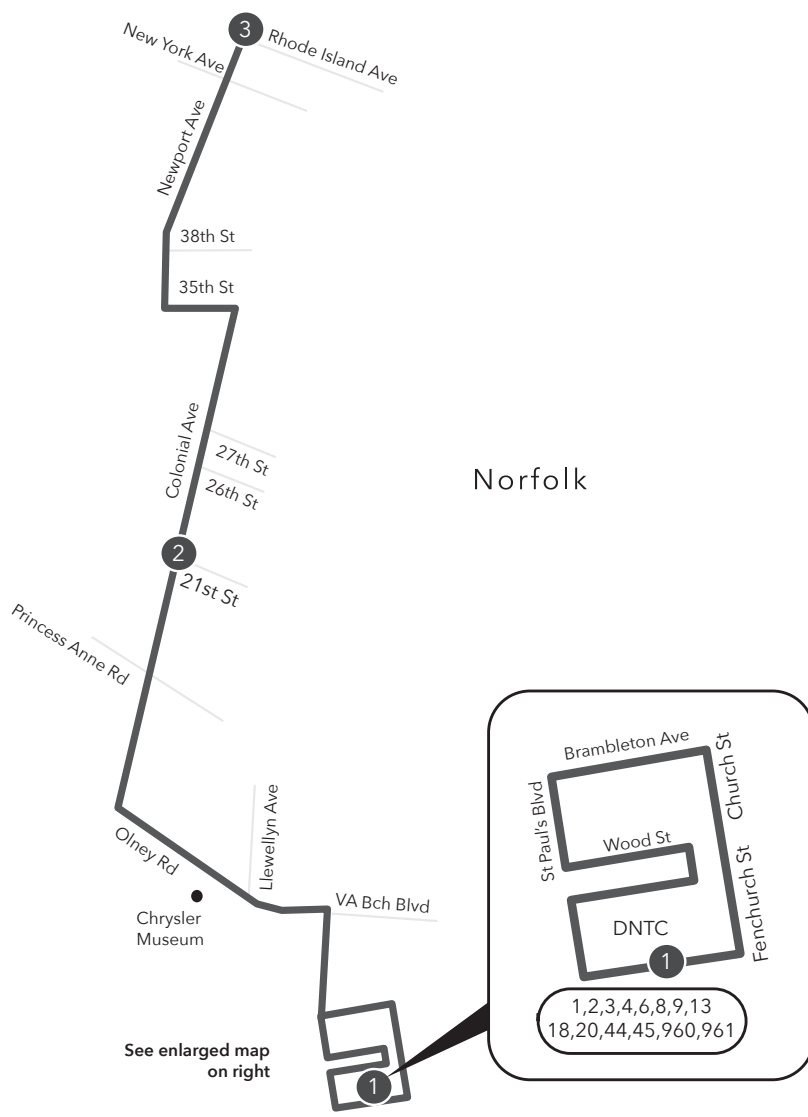

**ROUTE 011 DOWNTOWN NORFOLK TRANSIT CENTER / COLONIAL PLACE**

**Legend**

- Daily
- Streets
- Time Point
- Connecting Bus Routes
- Point of Interest

PM times are shaded & in bold.

**WEEKDAY - SATURDAY:**  
From Downtown Norfolk Transit Center to Rhode Island Ave

1	2	3	3	2	1
Downtown Norfolk Transit Center	Colonial Ave 21st St	Newport Ave Rhode Island Ave	Newport Ave Rhode Island Ave	Colonial Ave 21st St	Downtown Norfolk Transit Center
6:43	6:56	7:05	6:05	6:13	6:25
7:42	7:55	8:05	7:05	7:15	7:27
8:42	8:55	9:05	8:05	8:15	8:27
9:42	9:55	10:05	9:05	9:14	9:26
10:42	10:55	11:05	10:05	10:14	10:26
11:42	11:55	<b>12:05</b>	11:05	11:14	11:26
<b>12:42</b>	<b>12:55</b>	<b>1:05</b>	<b>12:05</b>	<b>12:14</b>	<b>12:26</b>
<b>1:42</b>	<b>1:55</b>	<b>2:05</b>	<b>1:05</b>	<b>1:14</b>	<b>1:26</b>
<b>2:41</b>	<b>2:54</b>	<b>3:05</b>	<b>2:05</b>	<b>2:14</b>	<b>2:26</b>
<b>3:41</b>	<b>3:54</b>	<b>4:05</b>	<b>3:05</b>	<b>3:15</b>	<b>3:27</b>
<b>4:41</b>	<b>4:54</b>	<b>5:05</b>	<b>4:05</b>	<b>4:15</b>	<b>4:27</b>
<b>5:41</b>	<b>5:54</b>	<b>6:05</b>	<b>5:05</b>	<b>5:15</b>	<b>5:27</b>
			<b>6:05</b>	<b>6:15</b>	<b>6:27</b>

**SUNDAY:**  
From Downtown Norfolk Transit Center to Rhode Island Ave

1	2	3	3	2	1
Downtown Norfolk Transit Center	Colonial Ave 21st St	Newport Ave Rhode Island Ave	Newport Ave Rhode Island Ave	Colonial Ave 21st St	Downtown Norfolk Transit Center
9:17	9:30	9:40	8:40	8:50	9:02
10:17	10:30	10:40	9:40	9:49	10:01
11:17	11:30	11:40	10:40	10:49	11:01
<b>12:17</b>	<b>12:30</b>	<b>12:40</b>	11:40	11:49	<b>12:01</b>
<b>1:17</b>	<b>1:30</b>	<b>1:40</b>	<b>12:40</b>	<b>12:49</b>	<b>1:01</b>
<b>2:17</b>	<b>2:30</b>	<b>2:41</b>	<b>1:40</b>	<b>1:49</b>	<b>2:01</b>
<b>3:17</b>	<b>3:30</b>	<b>3:41</b>	<b>2:41</b>	<b>2:50</b>	<b>3:02</b>
<b>4:17</b>	<b>4:30</b>	<b>4:41</b>	<b>3:41</b>	<b>3:51</b>	<b>4:03</b>
<b>5:15</b>	<b>5:28</b>	<b>5:39</b>	<b>4:41</b>	<b>4:51</b>	<b>5:03</b>

**Route 011**  
Downtown Norfolk Transit Center / Colonial Place

Effective: 05.09.21