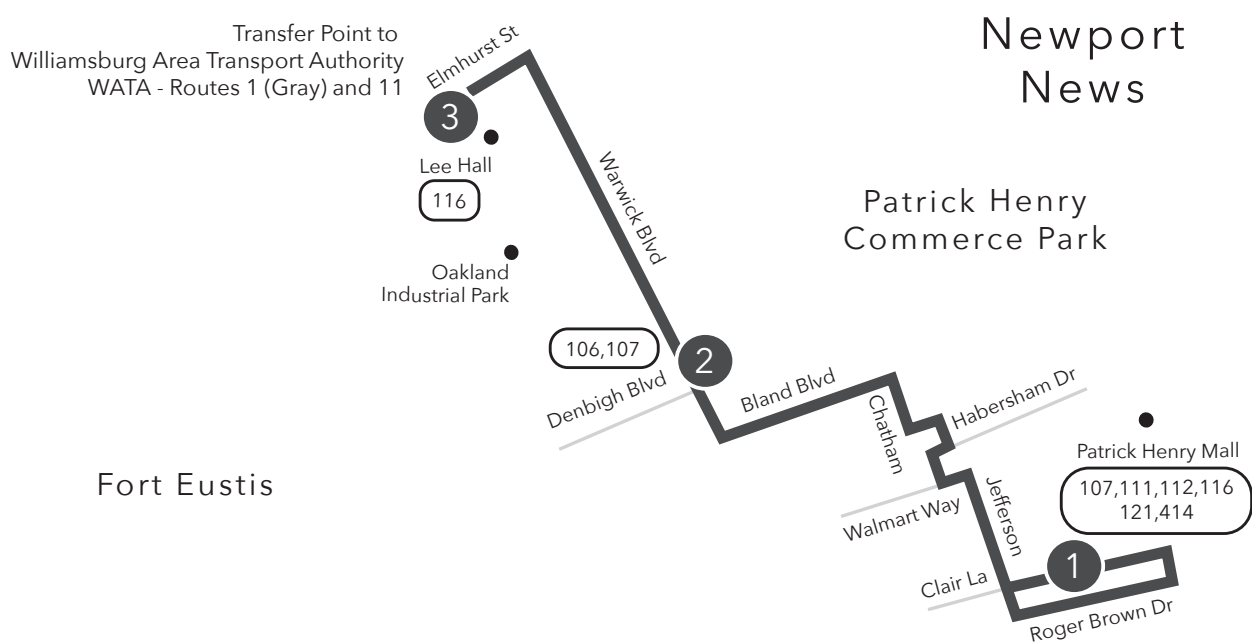

Route 108 Patrick Henry Mall / Lee Hall

Legend

- Daily Route
- Streets
- 1 Time Point
- 1 Connecting Bus Routes
- Point of Interest

w= Weekday Only
PM times are shaded & in bold.

WEEKDAY - SUNDAY:
From Patrick Henry Mall to Lee Hall

WEEKDAY - SUNDAY:
From Lee Hall to Patrick Henry Mall

1	2	3
Patrick Henry Mall	Warwick Blvd Denbigh Blvd	Lee Hall Elmhurst St
6:35	6:45	6:58
7:35	7:45	7:58
8:35	8:45	8:58
9:35	9:45	9:58
10:35	10:45	10:58
11:35	11:47	12:00
12:35	12:47	1:00
1:35	1:47	2:00
2:35	2:47	3:00
3:35	3:47	4:02
4:35	4:47	5:02
5:35	5:47	6:02
6:35	6:47	7:02
7:35w	7:47w	8:01w

3	2	1
Lee Hall Elmhurst St	Warwick Blvd Denbigh Blvd	Patrick Henry Mall
6:33w	6:49w	7:03w
7:33	7:47	7:59
8:33	8:47	8:59
9:33	9:47	9:59
10:33	10:47	10:59
11:33	11:47	11:59
12:33	12:47	12:59
1:33	1:47	2:01
2:33	2:47	3:01
3:33	3:47	4:01
4:33	4:47	5:01
5:33	5:47	6:01
6:33w	6:47w	7:01w
7:33w	7:47w	8:01w