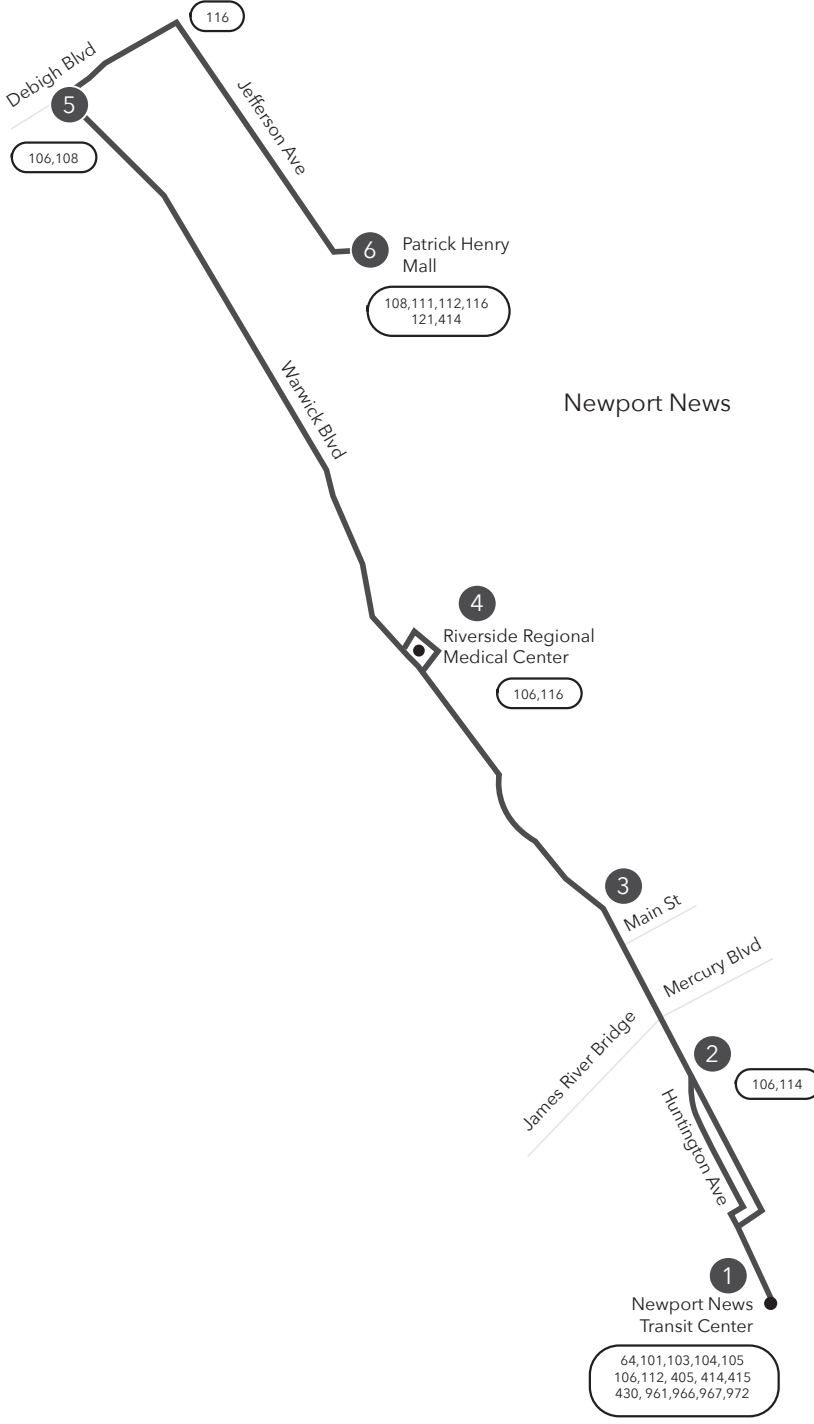

Route 107 Newport News / Warwick Blvd / Patrick Henry Mall

Legend

- Daily Route
- Streets
- Time Point
- Connecting Bus Routes
- Point of Interest

w= Weekday Only
PM times are shaded & in bold.

WEEKDAY - SUNDAY: From NNTC to Riverside Regional Medical Ctr to Patrick Henry Mall						WEEKDAY - SUNDAY: From Patrick Henry Mall to Riverside Regional Medical Ctr to NNTC					
1	2	3	4	5	6	6	5	4	3	2	1
Newport News Transit Center	Warwick Blvd 73rd St	Warwick Blvd Main St	Riverside Regional Medical Ctr	Warwick Blvd Denbigh Blvd	Patrick Henry Mall	Patrick Henry Mall	Warwick Blvd Denbigh Blvd	Riverside Regional Medical Ctr	Warwick Blvd Main St	Warwick Blvd 73rd St	Newport News Transit Ctr
6:15w	6:23w	6:28w	6:35w	6:52w	7:07w	6:15w	6:27w	6:46w	6:54w	6:59w	7:05w
7:15	7:24	7:29	7:37	7:54	8:08	7:15	7:27	7:46	7:54	7:59	8:05
8:15	8:24	8:29	8:37	8:54	9:08	8:15	8:27	8:46	8:54	8:59	9:05
9:15	9:24	9:29	9:37	9:54	10:08	9:15	9:27	9:46	9:54	9:59	10:05
10:15	10:24	10:29	10:37	10:54	11:08	10:15	10:27	10:46	10:54	10:59	11:05
11:15	11:24	11:29	11:37	11:54	12:08	11:15	11:27	11:46	11:54	11:59	12:05
12:15	12:24	12:29	12:37	12:54	1:08	12:15	12:27	12:46	12:54	12:59	1:05
1:15	1:24	1:29	1:37	1:54	2:08	1:15	1:27	1:46	1:54	1:59	2:05
2:15	2:24	2:29	2:37	2:54	3:08	2:15	2:27	2:46	2:54	2:59	3:05
3:15	3:24	3:29	3:37	3:54	4:08	3:15	3:27	3:46	3:54	3:59	4:05
4:15	4:24	4:29	4:37	4:54	5:08	4:15	4:27	4:46	4:54	4:59	5:05
5:15	5:24	5:29	5:37	5:54	6:08	5:15	5:27	5:46	5:54	5:59	6:05
6:15	6:24	6:29	6:37	6:54	7:08	6:15	6:27	6:46	6:54	6:59	7:05
						7:15	7:27	7:46	7:54	7:59	8:05

Route 107

Newport News /
Warwick Boulevard / Patrick Henry Mall

Effective: 05.09.21