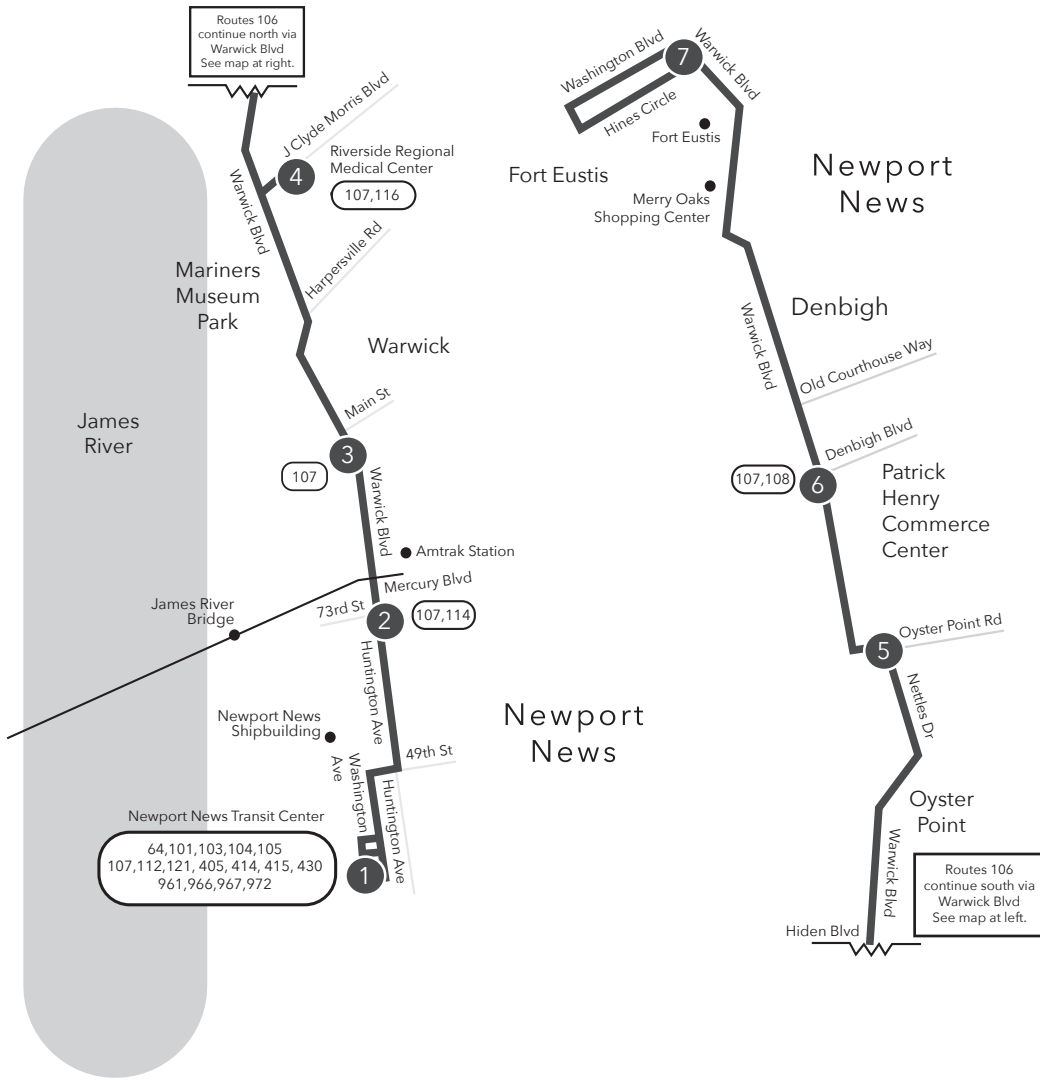

Route 106 Newport News / Warwick Blvd / Denbigh Fort Eustis

Legend

- Daily Route
- Streets
- Time Point
- Connecting Bus Routes
- Point of Interest

w - Weekday Only
PM times are shaded & in bold.

WEEKDAY - SUNDAY: From NNTC to Riverside Regional Medical Ctr & Fort Eustis

WEEKDAY- SUNDAY: From Fort Eustis to Riverside Regional Medical Ctr to NNTC

1	2	3	4	5	6	7	7	6	5	4	3	2	1
Newport News Transit Ctr	Warwick Blvd 73rd St	Warwick Blvd Main St	Riverside Regional Medical Ctr	Oyster Point Rd Nettles Dr	Warwick Blvd Denbigh Blvd	Fort Eustis	Fort Eustis	Warwick Blvd Denbigh Blvd	Oyster Point Rd Nettles Dr	Riverside Regional Medical Ctr	Warwick Blvd Main St	Warwick Blvd 73rd St	Newport News Transit Ctr
5:45	5:54	5:59	6:07	6:19	6:30	6:48	6:34w	6:52w	7:02w	7:18w	7:26w	7:31w	7:37w
6:45	6:54	6:59	7:07	7:19	7:30	7:48	7:34	7:50	8:00	8:16	8:24	8:29	8:35
7:45	7:54	7:59	8:07	8:19	8:30	8:48	8:34	8:50	9:00	9:16	9:24	9:29	9:35
8:45	8:54	8:59	9:07	9:19	9:30	9:48	9:34	9:50	10:00	10:16	10:24	10:29	10:35
9:45	9:54	9:59	10:07	10:19	10:30	10:48	10:34	10:50	11:00	11:16	11:24	11:29	11:35
10:45	10:54	10:59	11:07	11:19	11:30	11:48	11:34	11:50	12:00	12:16	12:24	12:29	12:35
11:45	11:54	11:59	12:07	12:19	12:30	12:48	12:34	12:50	1:00	1:16	1:24	1:29	1:35
12:45	12:54	12:59	1:07	1:19	1:30	1:48	1:34	1:50	2:00	2:16	2:24	2:29	2:35
1:45	1:54	1:59	2:07	2:19	2:30	2:48	2:34	2:50	3:00	3:16	3:24	3:29	3:35
2:45	2:54	2:59	3:07	3:19	3:30	3:48	3:34	3:50	4:00	4:16	4:24	4:29	4:35
3:45	3:54	3:59	4:07	4:19	4:30	4:48	4:34	4:50	5:00	5:16	5:24	5:29	5:35
4:45	4:54	4:59	5:07	5:19	5:30	5:48	5:34	5:50	6:00	6:16	6:24	6:29	6:35
5:45	5:54	5:59	6:07	6:19	6:30	6:48	6:34	6:50	7:00	7:16	7:24	7:29	7:35
6:45	6:54	6:59	7:07	7:19	7:30	7:48							

Route 106

Newport News/
 Warwick Boulevard/
 Denbigh Fort Eustis

Effective: 05.09.21