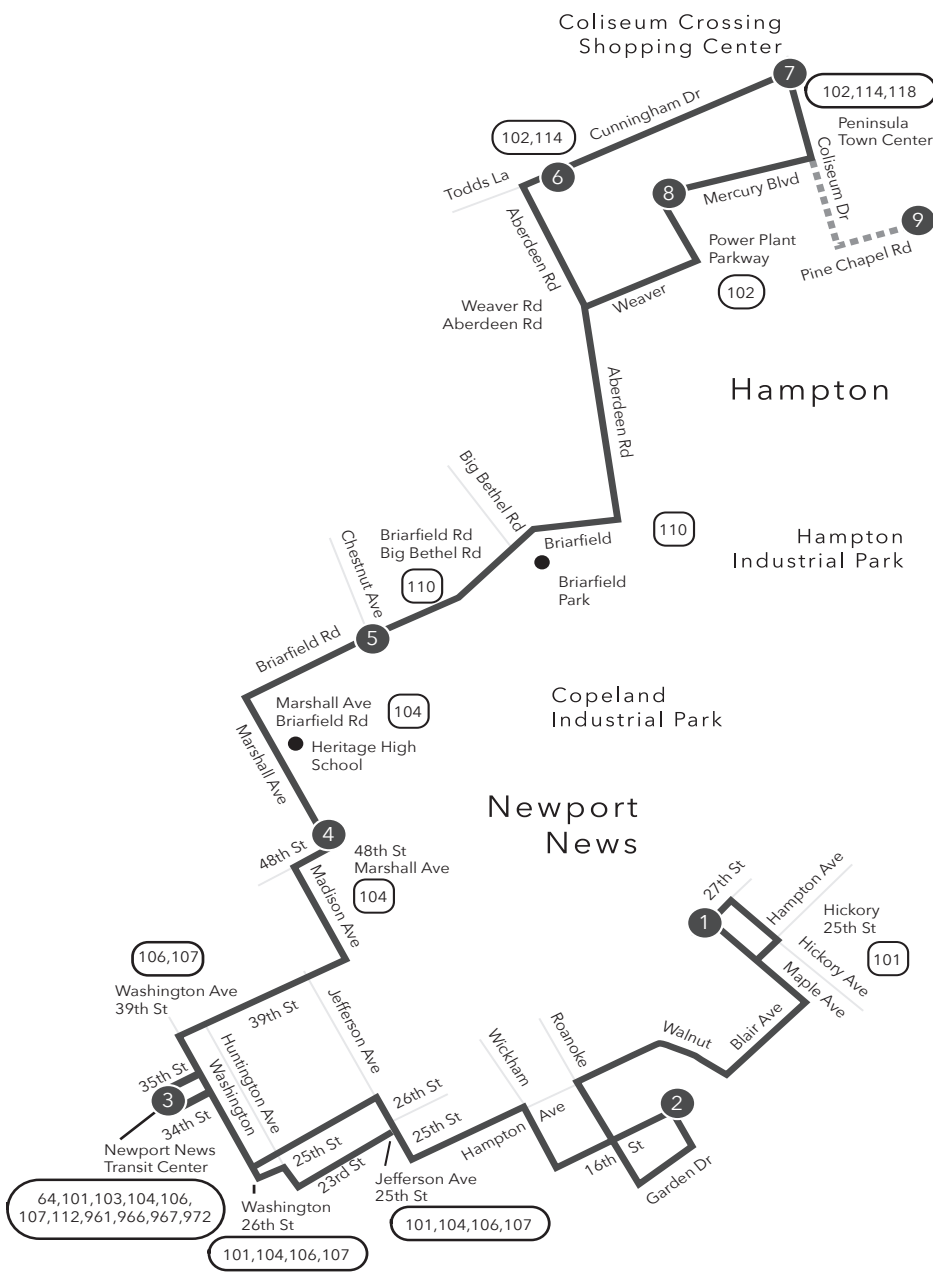

# ROUTE 105 MAPLE AVE & 27TH ST / PENINSULA TOWN CENTER

**Legend**

- Daily Route
- Limited Service, A.M. & Weekday Only
- Streets
- Time Point
- Connecting Bus Routes
- Point of Interest

w - Weekdays only  
PM times are shaded & in bold.

# Route 105

Maple Avenue & 27th Street / Peninsula Town Center

Effective: 05.09.21