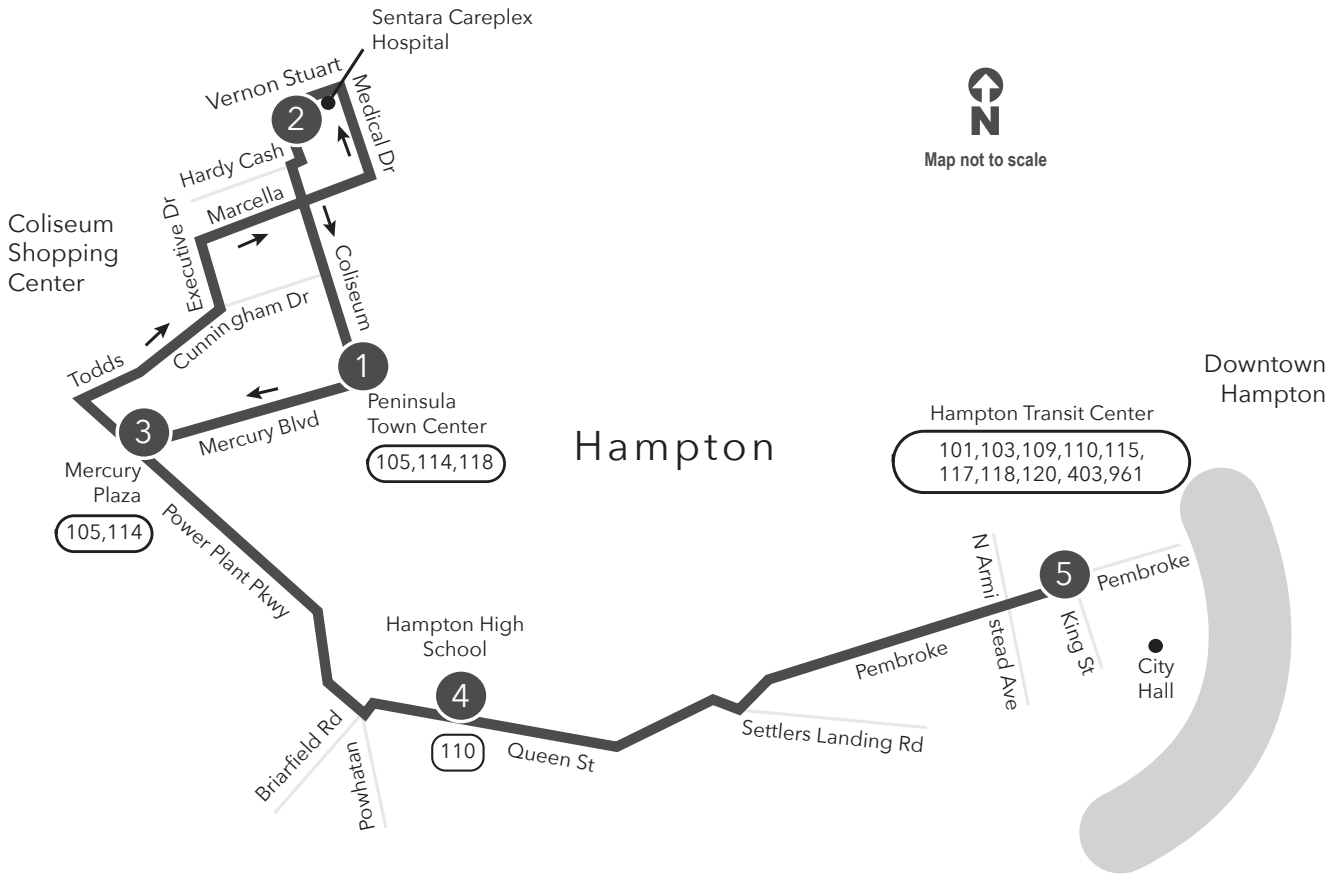

Route 102 Downtown Hampton / Queen Street / Peninsula Town Center

Legend

- Weekday & Saturday
- Streets
- Time Point
- Connecting Bus Routes
- Point of Interest

w - Weekdays only
PM times are shaded & in bold.

WEEKDAY & SATURDAY: From Downtown Hampton to Hampton High School to Peninsula Town Ctr					WEEKDAY & SATURDAY: From Peninsula Town Ctr to Hampton High School to Downtown Hampton				
5	4	3	2	1	1	3	4	5	
Hampton Transit Center	Hampton High School	Mercury Plaza	Sentara Careplex Hospital	Peninsula Town Center	Peninsula Town Center	Mercury Plaza	Hampton High School	Hampton Transit Center	
6:19w	6:26w	6:30w	6:44w	6:48w	6:52w	6:55w	7:00w	7:10w	
7:19	7:26	7:30	7:44	7:48	7:52	7:55	8:00	8:10	
8:19	8:26	8:30	8:44	8:48	8:52	8:55	9:00	9:08	
9:19	9:26	9:30	9:44	9:48	9:52	9:55	10:00	10:08	
10:19	10:26	10:30	10:44	10:48	10:52	10:55	11:00	11:08	
11:19	11:26	11:30	11:44	11:48	11:52	11:55	12:00	12:08	
12:19	12:26	12:30	12:44	12:48	12:52	12:55	1:00	1:08	
1:19	1:26	1:30	1:44	1:48	1:52	1:55	2:00	2:08	
2:19	2:26	2:30	2:44	2:48	2:52	2:55	3:00	3:10	
3:19	3:26	3:30	3:44	3:48	3:52	3:55	4:00	4:10	
4:19	4:26	4:30	4:44	4:48	4:52	4:55	5:00	5:10	
5:19	5:26	5:30	5:44	5:48	5:52	5:55	6:00	6:10	
6:19	6:26	6:30	6:44	6:48	6:52	6:55	7:00	7:10	
7:19w	7:26w	7:30w	7:44w	7:48w	7:52w	7:55w	8:00w	8:10w	

Route 102 Downtown Hampton / Queen Street / Peninsula Town Center

Effective: 05.09.21