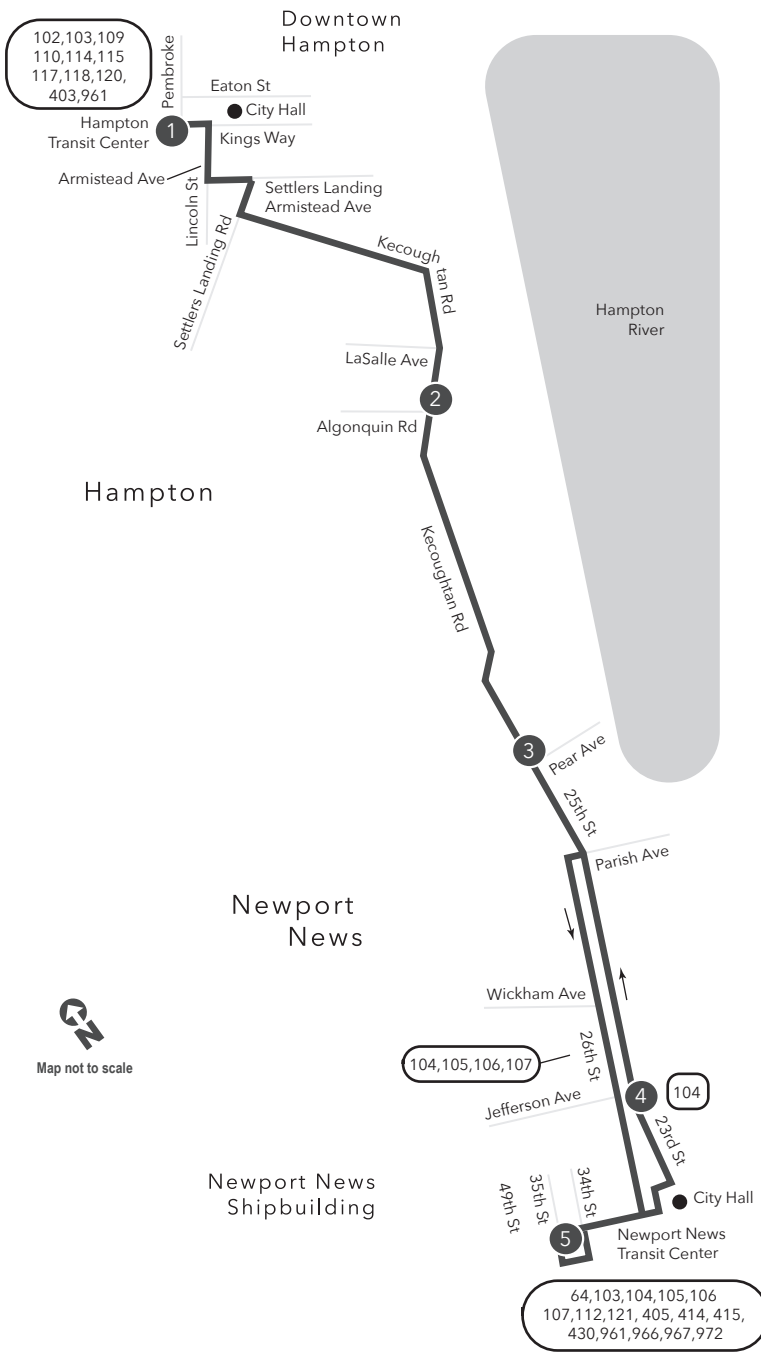

ROUTE 101 Downtown Hampton / Downtown Newport News

Legend

- Daily Route
- Shipyard Trips
- Streets
- Time Point
- Connecting Bus Routes
- Point of Interest

PM times are shaded & in bold.

WEEKDAY - SUNDAY:
From Hampton Transit Ctr to Newport News Transit Ctr

WEEKDAY - SUNDAY:
From Newport News Transit Ctr to Hampton Transit Ctr

1	2	3	4	5	5	4	3	2	1
Hampton Transit Center	Algonquin Kecoughtan	Pear Ave Kecoughtan	25th Street Jefferson Ave	Newport News Transit Center	Newport News Transit Center	25th Street Jefferson Ave	Pear Ave Kecoughtan	Algonquin Kecoughtan	Hampton Transit Center
5:45	5:54	5:59	6:06	6:10	5:45	5:51	5:58	6:02	6:12
6:45	6:54	6:59	7:06	7:10	6:45	6:51	6:58	7:02	7:12
7:45	7:54	7:59	8:07	8:11	7:45	7:51	7:58	8:02	8:12
8:45	8:55	8:59	9:07	9:11	8:45	8:51	9:01	9:05	9:14
9:45	9:55	9:59	10:07	10:11	9:45	9:51	10:01	10:05	10:14
10:45	10:55	10:59	11:07	11:11	10:45	10:51	11:01	11:05	11:14
11:45	11:55	11:59	12:07	12:11	11:45	11:51	12:01	12:06	12:14
12:45	12:55	1:00	1:07	1:11	12:45	12:53	1:01	1:06	1:14
1:45	1:55	2:00	2:07	2:11	1:45	1:53	2:01	2:06	2:14
2:45	2:55	3:00	3:07	3:11	2:45	2:53	3:01	3:06	3:15
3:45	3:55	4:00	4:07	4:11	3:45	3:51	3:58	4:03	4:12
4:45	4:55	5:00	5:07	5:11	4:45	4:51	4:58	5:03	5:12
5:45	5:55	6:00	6:07	6:11	5:45	5:51	5:58	6:03	6:12
6:45	6:54	6:59	7:06	7:10	6:45	6:50	6:55	7:00	7:08
					7:45	7:50	7:55	8:00	8:08

Effective: 05.09.21

Route 101

Downtown Hampton / Downtown Newport News