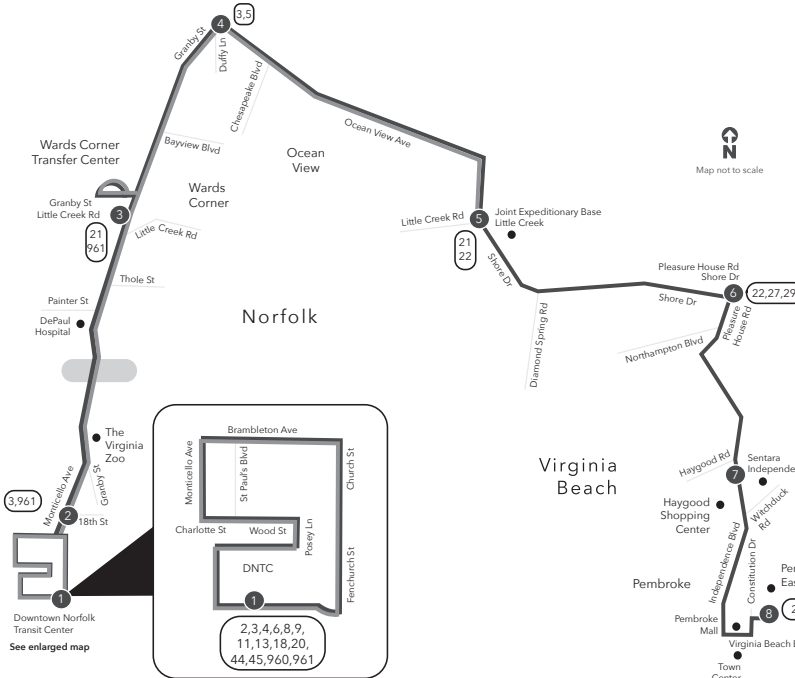

Route 001 Downtown Norfolk Transit Center / Pembroke East

Legend

- Weekday & Saturday
- Sunday
- Streets
- Time Point
- Connecting Bus Routes
- Point of Interest

PM times are shaded & in bold.

WEEKDAY - SATURDAY:
From Downtown Norfolk Transit Center to Ocean View to Shore Drive to Pembroke East

SUNDAY:
From Downtown Norfolk Transit Center to Joint Expeditionary Base Little Creek

SUNDAY:
From Joint Expeditionary Base Little Creek to Downtown Norfolk Transit Center

1	2	3	4	5	5	4	3	2	1
Downtown Norfolk Transit Center	Monticello Ave 18th St	Wards Corner	Ocean View Ave Granby St	Joint Expeditionary Base Little Creek	Joint Expeditionary Base Little Creek	Ocean View Ave Granby St	Wards Corner	Monticello Ave 18th St	Downtown Norfolk Transit Center
5:37	5:45	6:03	6:14	6:29	6:37	6:53	7:03	7:17	7:23
6:37	6:45	7:03	7:14	7:29	7:37	7:53	8:03	8:17	8:23
7:37	7:45	8:03	8:16	8:33	8:37	8:53	9:03	9:17	9:23
8:35	8:44	9:03	9:16	9:33	9:37	9:53	10:03	10:17	10:24
9:35	9:44	10:03	10:14	10:31	10:37	10:53	11:03	11:17	11:24
10:37	10:45	11:03	11:14	11:31	11:37	11:53	12:03	12:17	12:24
11:37	11:45	12:03	12:17	12:34	12:37	12:53	1:03	1:17	1:24
12:34	12:42	1:03	1:17	1:34	1:37	1:53	2:03	2:17	2:24
1:34	1:42	2:03	2:15	2:32	2:37	2:53	3:03	3:17	3:24
2:37	2:45	3:03	3:15	3:32	3:37	3:53	4:03	4:17	4:24
3:37	3:45	4:03	4:16	4:32	4:37	4:53	5:03	5:17	5:24
4:31	4:39	5:03	5:16	5:32	5:37	5:53	6:03	6:17	6:23
5:31	5:39	6:03	6:15	6:32	6:37	6:53	7:03	7:17	7:23
6:36	6:43	7:03	7:15	7:32	7:37	7:53	8:03	8:17	8:23
7:36	7:43	8:03	8:15	8:30	8:37	8:53	9:03	9:17	9:23
8:36	8:43	9:03	9:15	9:30	9:37	9:53	10:03	10:17	10:23
9:36	9:43	10:03	10:15	10:30	10:37	10:53	11:03	11:17	11:23
10:36	10:43	11:03	11:15	11:30	11:37	11:53	12:03	12:17	12:23
11:36	11:43	12:03	12:15	12:30	-	-	-	-	-
12:36	12:43	1:03	1:15	1:30	-	-	-	-	-

Route 001

Downtown Norfolk Transit Center / Pembroke East

Effective: 05.09.21