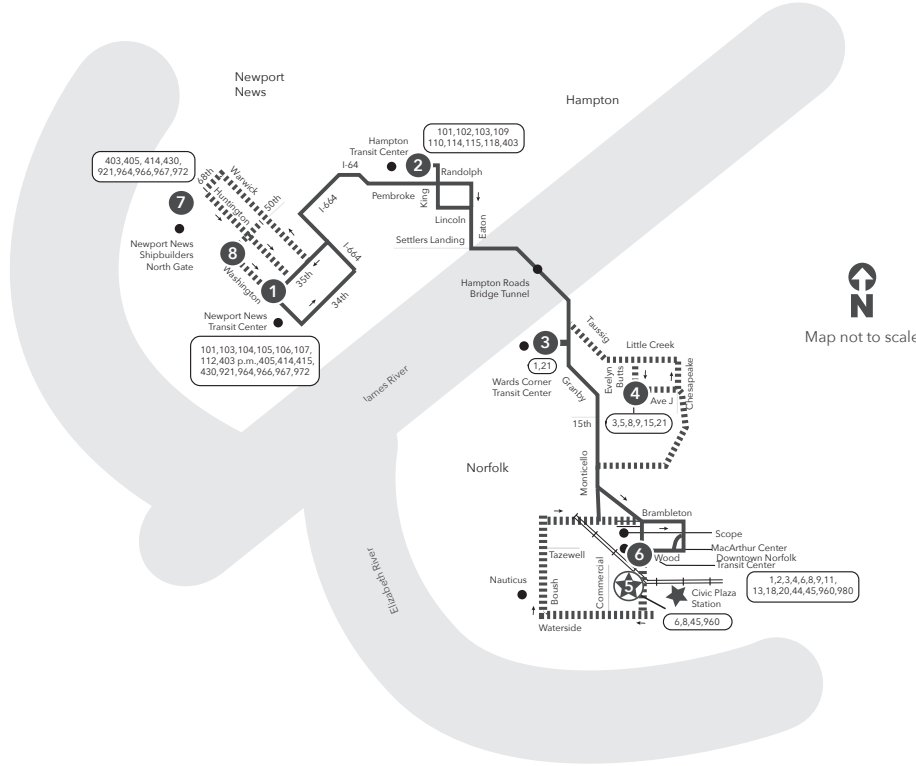

Route 961 Newport News to Hampton to Norfolk

Legend

- Daily
- Weekday
- Streets
- Time Point
- Connecting Bus Routes
- Point of Interest
- Light Rail Connection

PM times are shaded & in bold.

WEEKDAY: From Newport News to Hampton to Norfolk

7	1	2	3	4	5	6
N.N. Shipbuilders North Gate	Newport News Transit Center	Hampton Transit Center	Wards Corner	Evelyn Butts Avenue J	Civic Plaza	Downtown Norfolk Transit Center
-	5:00	5:15	5:40	-	5:57	6:06
-	6:03	6:18	6:43	-	7:00	7:09
-	6:30	6:45	7:10	-	7:27	7:36
-	7:00	7:15	7:40	-	7:57	8:06
-	7:30	7:45	8:10	-	8:27	8:36
-	8:00	8:15	8:40	-	8:57	9:06
-	8:35	8:50	9:10	-	-	9:26
-	9:05	9:20	9:40	-	-	9:56
-	10:00	10:15	10:40	-	-	10:58
-	11:00	11:15	11:40	-	-	11:58
-	12:00	12:15	12:40	-	-	12:58
-	1:00	1:15	1:40	-	-	1:58
-	1:45	2:00	2:25	-	-	2:43
-	2:15	2:30	2:55	-	3:14	3:23
-	2:45	3:00	3:25	-	3:55	4:04
-	3:15	3:30	4:05	-	4:25	4:34
3:40	3:45	4:00	4:30	4:35	-	5:03
-	4:00	4:15	4:40	-	-	4:58
-	4:15	4:30	5:05	-	5:25	5:34
-	4:45	5:00	5:35	-	5:55	6:04
-	5:15	5:30	6:05	-	6:25	6:34
-	6:15	6:30	6:55	-	-	7:13
-	7:15	7:30	8:05	-	-	8:23
-	8:15	8:30	8:55	-	-	9:13
-	9:15	9:30	9:50	-	-	10:07
-	10:15	10:30	10:55	-	-	11:13

WEEKDAY: From Norfolk to Hampton to Newport News

6	4	3	2	1	7	8	1
Downtown Norfolk Transit Center	Evelyn Butts Avenue J	Wards Corner	Hampton Transit Center	Newport News Transit Center	N.N. Shipbuilders North Gate	49th St Washington	Newport News Transit Center
4:55	-	5:12	-	5:35	5:47	5:49	5:54
5:25	5:50	6:00	6:15	-	6:32	6:36	6:41
6:00	-	6:16	6:31	6:46	-	-	-
6:30	-	6:46	7:01	7:16	-	-	-
7:00	-	7:16	7:31	7:46	-	-	-
7:30	-	7:46	8:01	8:16	-	-	-
8:30	-	8:46	9:01	9:16	-	-	-
9:30	-	9:46	10:01	10:16	-	-	-
10:30	-	10:46	11:01	11:16	-	-	-
11:30	-	11:46	12:01	12:16	-	-	-
12:30	-	12:46	1:01	1:16	-	-	-
1:30	-	1:46	2:01	2:16	-	-	-
2:15	-	2:31	2:46	3:01	-	-	-
3:15	-	3:31	3:46	4:01	-	-	-
3:45	-	4:03	4:33	4:48	-	-	-
4:15	-	4:31	4:46	5:01	-	-	-
4:45	-	5:01	5:16	5:31	-	-	-
5:15	-	5:31	5:46	6:01	-	-	-
5:45	-	6:01	6:16	6:31	-	-	-
6:15	-	6:32	6:52	7:07	-	-	-
7:15	-	7:31	7:46	8:01	-	-	-
8:15	-	8:32	8:52	9:07	-	-	-
9:15	-	9:31	9:46	10:01	-	-	-
10:15	-	10:32	10:52	11:07	-	-	-

SATURDAY:

1	2	3	6	6	3	2	1
Newport News Transit Center	Hampton Transit Center	Wards Corner	Downtown Norfolk Transit Center	Downtown Norfolk Transit Center	Wards Corner	Hampton Transit Center	Newport News Transit Center
5:00	5:15	5:35	5:51	4:58	5:14	5:29	5:44
6:00	6:15	6:35	6:51	5:58	6:14	6:29	6:44
7:00	7:15	7:35	7:51	6:58	7:16	7:41	7:56
8:00	8:15	8:35	8:51	7:58	8:16	8:41	8:56
9:00	9:15	9:35	9:51	8:58	9:16	9:41	9:56
10:00	10:15	10:40	10:58	9:58	10:16	10:41	10:56
10:30	10:45	11:10	11:28	10:35	10:53	11:18	11:33
11:00	11:15	11:40	11:58	11:05	11:23	11:48	12:03
11:30	11:45	12:10	12:28	11:35	11:53	12:18	12:33
12:00	12:15	12:40	12:58	12:05	12:23	12:48	1:03
12:30	12:45	1:10	1:28	12:35	12:53	1:18	1:33
1:00	1:15	1:40	1:58	1:05	1:23	1:48	2:03
1:30	1:45	2:10	2:28	1:35	1:53	2:18	2:33
2:00	2:15	2:40	2:58	2:05	2:23	2:48	3:03
2:30	2:45	3:10	3:28	2:35	2:53	3:18	3:33
3:00	3:15	3:40	3:58	3:05	3:23	3:48	4:03
3:30	3:45	4:10	4:28	3:35	3:53	4:18	4:33
4:00	4:15	4:40	4:58	4:05	4:23	4:48	5:03
5:00	5:15	5:40	5:58	5:05	5:23	5:48	6:03
6:00	6:15	6:40	6:58	6:05	6:23	6:48	7:03
7:00	7:15	7:35	7:52	7:05	7:22	7:42	7:57
8:00	8:15	8:35	8:52	8:05	8:22	8:42	8:57
9:00	9:15	9:35	9:52	9:05	9:22	9:42	9:57
10:00	10:15	10:35	10:52	10:05	10:22	10:42	10:57

SUNDAY: