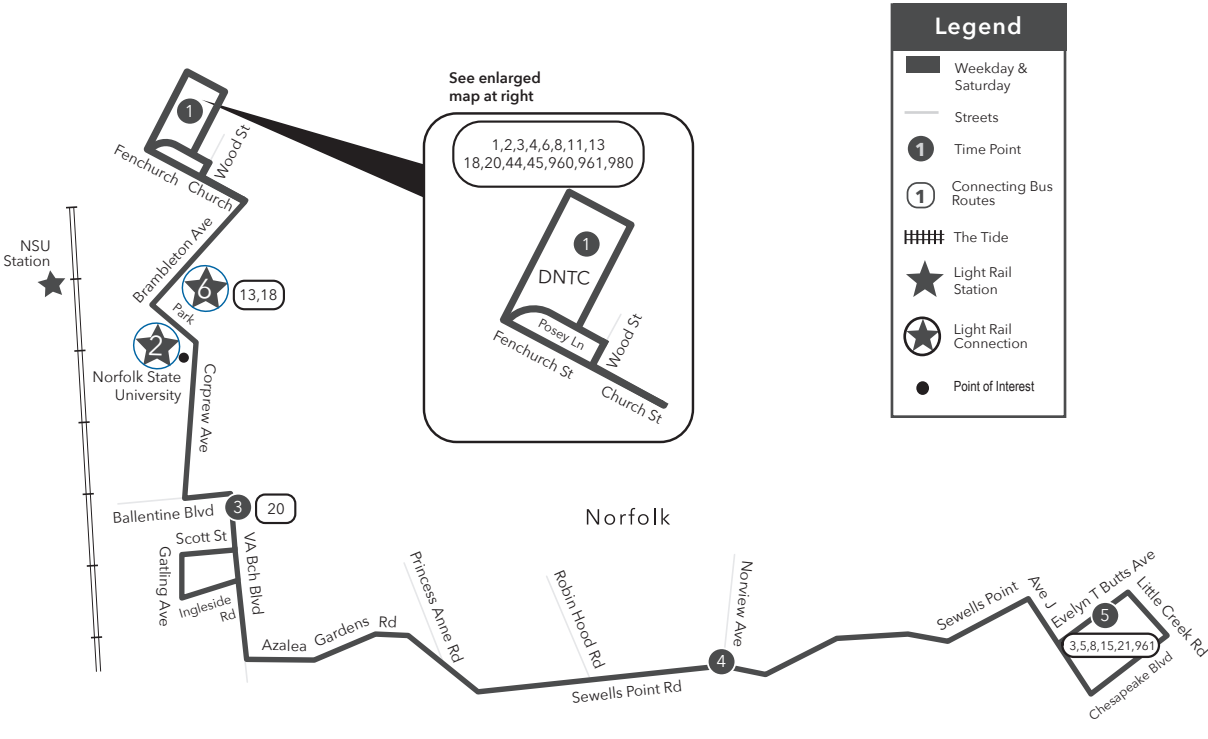

Route 9 Downtown Norfolk Transit Center / Evelyn T Butts Ave

Legend

- Weekday & Saturday
- Streets
- Time Point
- Connecting Bus Routes
- The Tide
- Light Rail Station
- Light Rail Connection
- Point of Interest

PM times are shaded & in bold.

WEEKDAY: From Downtown Norfolk Transit Center to Evelyn T Butts Ave

1	2	3	4	5
Downtown Norfolk Transit Center	NSU Station	Scott St VA Beach Blvd	Sewells Point Rd Norview Ave	Little Creek Rd Evelyn T Butts Ave
-	-	-	-	-
5:33	5:38	5:45	5:59	6:11
6:29	6:35	6:44	6:59	7:11
7:29	7:35	7:44	7:59	8:11
8:30	8:36	8:45	9:00	9:11
9:32	9:38	9:45	10:00	10:11
10:32	10:38	10:45	11:00	11:11
11:32	11:38	11:45	12:00	12:11
12:32	12:38	12:45	1:00	1:11
1:30	1:37	1:45	2:00	2:11
2:28	2:35	2:44	3:00	3:11
3:25	3:32	3:41	4:00	4:11
4:27	4:34	4:42	5:00	5:11
5:27	5:34	5:42	6:00	6:11
6:34	6:40	6:47	7:00	7:11
7:34	7:40	7:47	8:00	8:11
8:34	8:40	8:47	9:00	9:11
9:34	9:40	9:47	10:00	10:11
10:34	10:40	10:47	11:00	11:11
11:34	11:40	11:47	12:00	12:11

WEEKDAY: From Evelyn T Butts Ave to Downtown Norfolk Transit Center

5	4	3	6	1
Little Creek Rd Evelyn T Butts Ave	Sewells Point Rd Chesapeake Blvd	Scott St VA Beach Blvd	NSU Station	Downtown Norfolk Transit Center
-	-	5:49	6:01	6:08
6:16	6:30	6:43	6:56	7:03
7:16	7:29	7:42	7:55	8:02
8:16	8:29	8:42	8:55	9:02
9:16	9:27	9:38	9:51	9:58
10:16	10:28	10:39	10:52	10:59
11:16	11:28	11:39	11:52	11:59
12:16	12:28	12:39	12:52	12:59
1:16	1:28	1:39	1:52	1:59
2:16	2:28	2:40	2:53	3:01
3:16	3:28	3:40	3:53	4:01
4:16	4:28	4:40	4:53	5:01
5:16	5:28	5:39	5:52	6:00
6:16	6:28	6:39	6:52	7:00
7:16	7:27	7:37	7:49	7:57
8:16	8:28	8:38	8:50	8:58
9:16	9:28	9:38	9:50	9:58
10:16	10:28	10:38	10:50	10:58
11:16	11:28	11:38	11:50	11:58

SATURDAY: From Downtown Norfolk Transit Center to Evelyn T Butts Ave

1	2	3	4	5
Downtown Norfolk Transit Center	NSU Station	Scott St VA Beach Blvd	Sewells Point Rd Norview Ave	Little Creek Rd Evelyn T Butts Ave
-	-	-	-	-
5:25	5:31	5:41	5:53	6:04
6:25	6:30	6:40	6:52	7:03
7:25	7:30	7:40	7:52	8:03
8:25	8:30	8:40	8:52	9:03
9:25	9:30	9:40	9:53	10:04
10:25	10:30	10:40	10:53	11:04
11:25	11:30	11:40	11:53	12:04
12:25	12:30	12:40	12:53	1:04
1:25	1:30	1:40	1:53	2:04
2:25	2:30	2:40	2:53	3:04
3:25	3:30	3:40	3:53	4:04
4:25	4:30	4:40	4:53	5:04
5:25	5:30	5:40	5:53	6:04
6:25	6:30	6:40	6:52	7:03
7:25	7:30	7:40	7:52	8:03
8:25	8:30	8:40	8:52	9:03
9:25	9:30	9:40	9:52	10:03
10:25	10:30	10:40	10:52	11:03
11:25	11:30	11:40	11:52	12:03

SATURDAY: From Evelyn T Butts Ave to Downtown Norfolk Transit Center

5	4	3	6	1
Little Creek Rd Evelyn T Butts Ave	Sewells Point Rd Chesapeake Blvd	Scott St VA Beach Blvd	NSU Station	Downtown Norfolk Transit Center
-	-	5:49	6:01	6:07
6:18	6:31	6:46	6:57	7:03
7:18	7:31	7:46	7:57	8:03
8:18	8:31	8:46	8:57	9:03
9:18	9:31	9:46	9:57	10:03
10:18	10:31	10:46	10:57	11:03
11:18	11:31	11:46	11:57	12:03
12:18	12:31	12:46	12:57	1:03
1:18	1:31	1:46	1:57	2:03
2:18	2:31	2:46	2:57	3:03
3:18	3:31	3:46	3:57	4:03
4:18	4:31	4:46	4:57	5:03
5:18	5:31	5:46	5:57	6:03
6:18	6:30	6:42	6:53	6:58
7:18	7:30	7:42	7:53	7:58
8:18	8:30	8:42	8:53	8:58
9:18	9:30	9:42	9:53	9:58
10:18	10:30	10:42	10:53	10:58
11:18	11:30	11:42	11:53	11:58