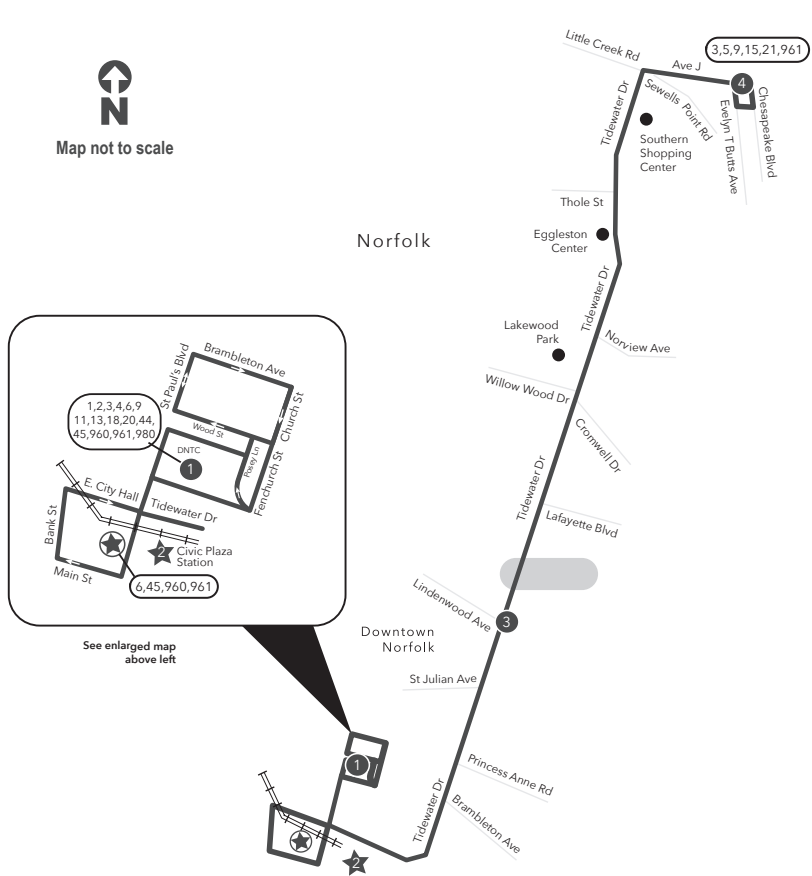

# Route 8 Downtown Norfolk Transit Center / Evelyn T. Butts Ave

**Legend**

- Daily Route
- Streets
- Time Point
- Connecting Bus Routes
- The Tide
- Light Rail Station
- Light Rail Connection
- Point of Interest