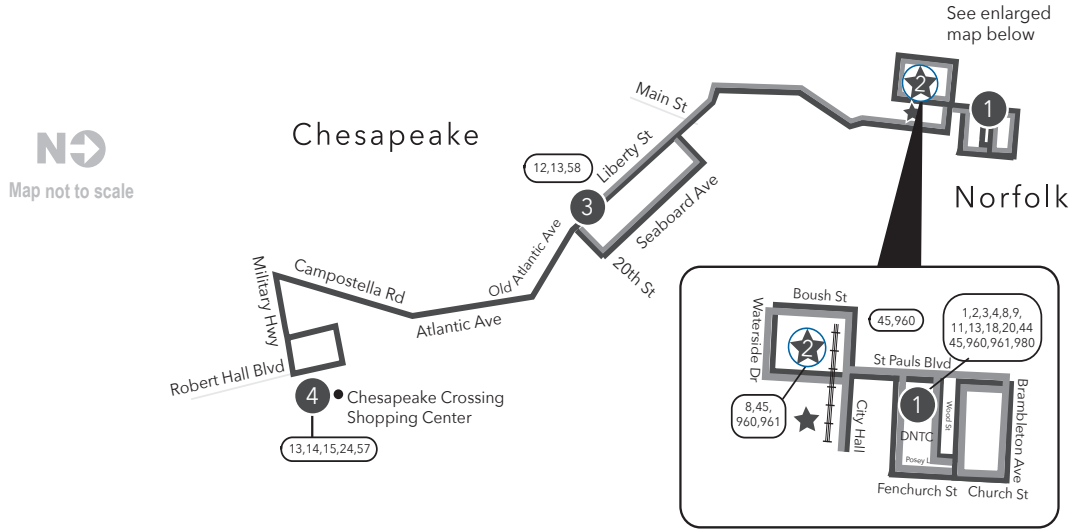

PM times are shaded & in bold.

WEEKDAY:
From Downtown Norfolk Transit Center to Liberty St & Seaboard Ave to Robert Hall Blvd

1	2	3	4
Downtown Norfolk Transit Center	MacArthur Square Station	Liberty St Seaboard Ave	Robert Hall Blvd
5:45	-	6:03	6:14
6:45	-	7:03	7:14
7:55	8:06	8:22	8:36
8:55	9:06	9:22	9:36
9:55	10:06	10:22	10:36
10:55	11:06	11:22	11:36
11:55	12:06	12:22	12:36
1:55	2:06	2:22	2:36
2:55	3:06	3:22	3:36
3:55	4:06	4:22	4:36
4:55	5:06	5:22	5:36
5:55	6:06	6:22	6:36
6:55	7:06	7:22	7:36
7:55	8:06	8:17	-
8:55	9:06	9:17	-
9:55	10:06	10:17	-
10:55	11:06	11:17	-
11:55	12:06	12:17	-
12:55	1:06	1:17	-

WEEKDAY:
From Robert Hall Blvd to Liberty St & Seaboard Ave to Downtown Norfolk Transit Center

4	3	2	1
Robert Hall Blvd	Liberty St Seaboard Ave	MacArthur Square Station	Downtown Norfolk Transit Center
-	5:48	6:07	6:15
5:55	6:18	6:37	6:48
6:55	7:18	7:37	7:48
7:55	8:18	8:37	8:48
8:55	9:18	9:37	9:48
9:55	10:18	10:37	10:48
10:55	11:18	11:37	11:48
11:55	12:18	12:37	12:48
12:55	1:18	1:37	1:48
1:55	2:18	2:37	2:48
2:55	3:18	3:37	3:48
3:55	4:18	4:37	4:48
4:55	5:18	5:37	5:48
5:55	6:18	6:37	6:45
6:55	7:18	7:37	7:45
7:55	8:18	8:37	8:45
-	9:18	9:37	9:45
-	10:18	10:37	10:45
-	11:18	11:37	11:45
-	12:18	12:37	12:45

SUNDAY:
From Downtown Norfolk Transit Center to Liberty St & Seaboard Ave

1	2	3
Downtown Norfolk Transit Center	MacArthur Square Station	Liberty St Seaboard Ave
5:51	5:59	6:10
6:51	6:59	7:10
7:51	7:59	8:10
8:51	8:59	9:10
9:51	9:59	10:10
10:51	10:59	11:10
11:51	11:59	12:10
12:51	12:59	1:10
1:51	1:59	2:10
2:51	2:59	3:10
3:51	3:59	4:10
4:51	4:59	5:10
5:51	5:59	6:10

SUNDAY:
From Liberty St & Seaboard Ave to Downtown Norfolk Transit Center

3	2	1
Liberty St Seaboard Ave	MacArthur Square Station	Downtown Norfolk Transit Center
6:18	6:33	6:41
7:18	7:33	7:41
8:18	8:33	8:41
9:18	9:33	9:41
10:18	10:33	10:41
11:18	11:33	11:41
11:55	12:18	12:33
12:18	12:33	12:41
1:18	1:33	1:41
2:18	2:33	2:41
3:18	3:33	3:41
4:18	4:33	4:41
5:18	5:33	5:41
6:18	6:33	6:41