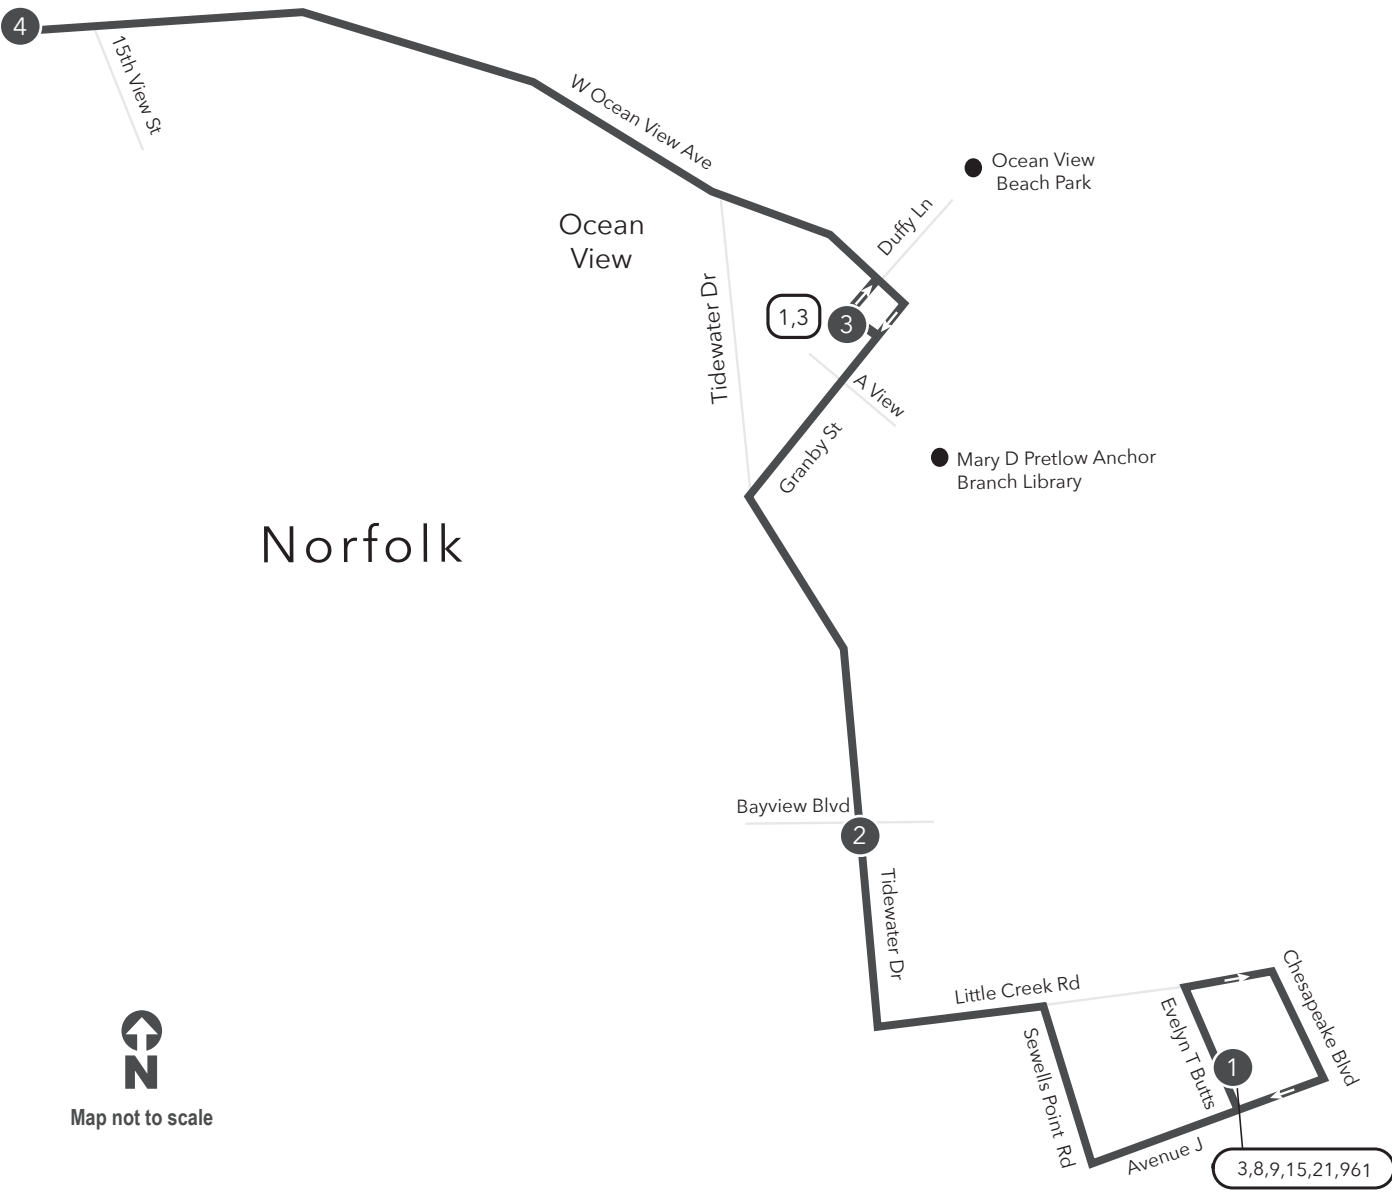

Route 5 Evelyn T Butts / Willoughby

Legend

- Weekday & Saturday
- Streets
- Time Point
- Connecting Bus Routes
- Point of Interest

Map not to scale

PM times are shaded & in bold.

WEEKDAY: From Evelyn T Butts to Willoughby **WEEKDAY: From Willoughby to Evelyn T Butts**

1	2	3	4	4	3	2	1
Little Creek Rd Evelyn T Butts Ave	Tidewater Dr Bayview Blvd	Ocean View Ave Granby St	Willoughby	Willoughby	Ocean View Ave Granby St	Tidewater Dr Bayview Blvd	Little Creek Rd Evelyn T Butts Ave
–	–	–	–	6:46	6:56	7:01	7:08
7:22	7:31	7:36	7:43	7:46	7:57	8:02	8:11
8:22	8:31	8:36	8:43	8:46	8:57	9:02	9:11
9:22	9:31	9:37	9:44	9:46	9:57	10:02	10:11
10:22	10:31	10:37	10:44	10:46	10:57	11:02	11:11
11:22	11:31	11:37	11:44	11:46	11:57	12:02	12:11
12:22	12:31	12:37	12:44	12:46	12:57	1:02	1:11
1:22	1:31	1:37	1:44	1:46	1:57	2:02	2:11
2:22	2:31	2:37	2:44	2:46	2:56	3:01	3:10
3:22	3:31	3:37	3:44	3:46	3:56	4:01	4:09
4:22	4:31	4:37	4:45	4:48	4:58	5:03	5:11
5:22	5:31	5:37	5:45	5:48	5:58	6:03	6:11

SATURDAY: From Evelyn T Butts to Willoughby **SATURDAY: From Willoughby to Evelyn T Butts**

1	2	3	4	4	3	2	1
Little Creek Rd Evelyn T Butts Ave	Tidewater Dr Bayview Blvd	Ocean View Ave Granby St	Willoughby	Willoughby	Ocean View Ave Granby St	Tidewater Dr Bayview Blvd	Little Creek Rd Evelyn T Butts Ave
–	–	–	–	6:46	6:56	7:02	7:09
7:22	7:31	7:35	7:43	7:46	7:56	8:02	8:09
8:22	8:31	8:35	8:43	8:46	8:57	9:03	9:11
9:22	9:32	9:37	9:45	9:46	9:57	10:03	10:11
10:22	10:32	10:37	10:45	10:46	10:57	11:03	11:11
11:22	11:32	11:37	11:45	11:46	11:57	12:03	12:11
12:22	12:32	12:37	12:45	12:46	12:57	1:03	1:11
1:22	1:32	1:37	1:45	1:46	1:57	2:03	2:11
2:22	2:32	2:36	2:44	2:46	2:56	3:02	3:10
3:22	3:34	3:38	3:46	3:48	3:58	4:04	4:12
4:22	4:34	4:38	4:46	4:48	4:58	5:04	5:12
5:22	5:34	5:38	5:46				

Route 5 Evelyn T Butts / Willoughby

Effective: 11.12.23