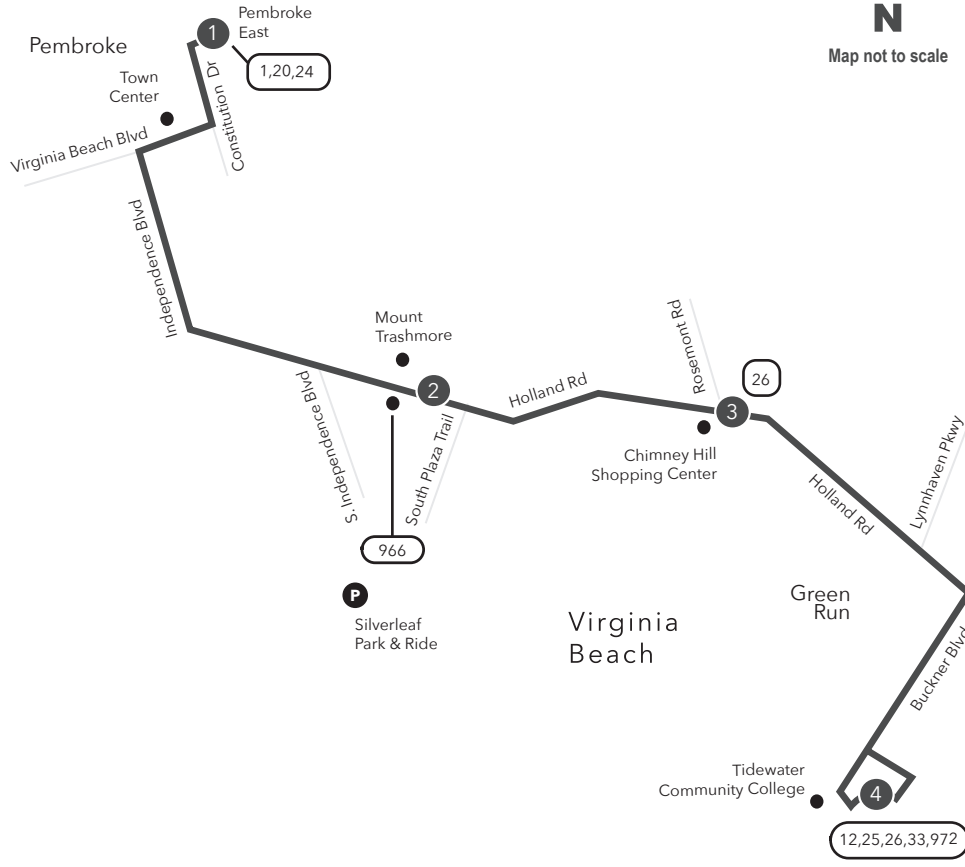

# Route 36 Pembroke East / Tidewater Community College

**Legend**

- Weekday & Saturday
- Streets
- Time Point
- Connecting Bus Routes
- Point of Interest
- Park & Ride

PM times are shaded & in bold.

**WEEKDAY:** From Pembroke East to Tidewater Community College

**WEEKDAY:** From Tidewater Community College to Pembroke East

1	2	3	4	4	3	2	1
Pembroke East	Holland Rd South Plaza Trail	Holland Rd Rosemont Rd	Tidewater Community College	Tidewater Community College	Holland Rd Rosemont Rd	Holland Rd South Plaza Trail	Pembroke East
6:17	6:27	6:31	6:46	6:48	7:03	7:08	7:16
7:17	7:27	7:31	7:46	7:48	8:03	8:08	8:16
8:17	8:27	8:31	8:46	8:48	9:03	9:08	9:16
9:17	9:27	9:31	9:46	9:48	10:03	10:08	10:16
10:17	10:27	10:31	10:46	10:48	11:03	11:08	11:16
11:17	11:27	11:31	11:46	11:48	<b>12:03</b>	<b>12:08</b>	<b>12:16</b>
<b>12:17</b>	<b>12:27</b>	<b>12:31</b>	<b>12:46</b>	<b>12:48</b>	<b>1:03</b>	<b>1:08</b>	<b>1:16</b>
<b>1:17</b>	<b>1:27</b>	<b>1:31</b>	<b>1:46</b>	<b>1:48</b>	<b>2:03</b>	<b>2:08</b>	<b>2:16</b>
<b>2:14</b>	<b>2:27</b>	<b>2:31</b>	<b>2:46</b>	<b>2:48</b>	<b>3:03</b>	<b>3:08</b>	<b>3:16</b>
<b>3:14</b>	<b>3:27</b>	<b>3:31</b>	<b>3:46</b>	<b>3:48</b>	<b>4:03</b>	<b>4:08</b>	<b>4:16</b>
<b>4:14</b>	<b>4:27</b>	<b>4:31</b>	<b>4:46</b>	<b>4:48</b>	<b>5:03</b>	<b>5:08</b>	<b>5:16</b>
<b>5:14</b>	<b>5:27</b>	<b>5:31</b>	<b>5:46</b>	<b>5:48</b>	<b>6:03</b>	<b>6:08</b>	<b>6:16</b>
<b>6:14</b>	<b>6:27</b>	<b>6:31</b>	<b>6:46</b>	<b>6:48</b>	<b>7:03</b>	<b>7:08</b>	<b>7:16</b>
<b>7:17</b>	<b>7:27</b>	<b>7:31</b>	<b>7:46</b>	<b>7:48</b>	<b>8:03</b>	<b>8:08</b>	<b>8:16</b>
<b>8:17</b>	<b>8:27</b>	<b>8:31</b>	<b>8:46</b>	<b>8:48</b>	<b>9:03</b>	<b>9:08</b>	<b>9:16</b>
<b>9:17</b>	<b>9:27</b>	<b>9:31</b>	<b>9:46</b>	<b>9:48</b>	<b>10:03</b>	<b>10:08</b>	<b>10:16</b>

# Route 36

Pembroke East / Tidewater Community College

Effective: 11.12.23