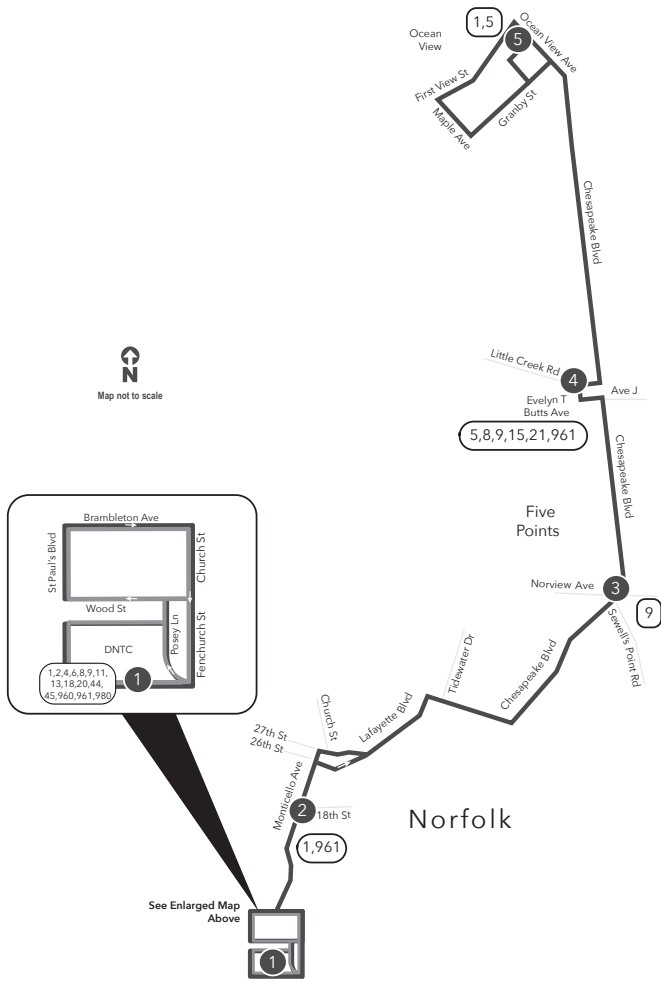

Route 3 Downtown Norfolk Transit Center / Ocean View Ave

Legend

- Daily
- Streets
- Time Point
- Connecting Bus Routes
- Point of Interest

PM times are shaded & in bold.

WEEKDAY- SATURDAY:
From Downtown Norfolk Transit Center to Evelyn T Butts Ave to Ocean View Ave & Granby St

1	2	3	4	5
Downtown Norfolk Transit Center	Monticello Ave 18th St	Chesapeake Blvd Norview Ave	Little Creek Rd Evelyn T Butts Ave	Ocean View Ave Granby St
5:45	5:52	6:04	6:15	6:31
6:15	6:22	6:34	6:45	7:01
6:45	6:52	7:04	7:15	7:31
7:14	7:21	7:34	7:45	8:01
7:44	7:51	8:04	8:15	8:31
8:14	8:21	8:34	8:45	9:01
8:44	8:51	9:04	9:14	9:30
9:14	9:21	9:34	9:45	10:01
9:44	9:51	10:04	10:15	10:31
10:14	10:21	10:34	10:45	11:01
10:43	10:51	11:04	11:15	11:31
11:13	11:21	11:34	11:45	12:01
11:43	11:51	12:04	12:15	12:31
12:13	12:21	12:34	12:45	1:01
12:43	12:51	1:04	1:15	1:31
1:13	1:21	1:34	1:45	2:02
1:42	1:50	2:03	2:15	2:32
2:11	2:20	2:33	2:45	3:02
2:41	2:50	3:03	3:15	3:32
3:10	3:19	3:33	3:45	4:02
3:40	3:49	4:03	4:15	4:32
4:10	4:19	4:33	4:45	5:03
4:40	4:49	5:03	5:15	5:33
5:11	5:20	5:34	5:45	6:03
5:42	5:50	6:04	6:15	6:32
6:13	6:21	6:34	6:45	7:02
6:45	6:53	7:04	7:15	7:32
7:45	7:53	8:04	8:15	8:32
8:45	8:53	9:04	9:15	9:32
9:45	9:53	10:04	10:15	10:32
10:45	10:53	11:04	11:15	11:31
11:46	11:54	12:05	12:15	12:31
12:48	12:55	1:05	1:15	1:31

WEEKDAY-SATURDAY:
From Ocean View Ave & Granby to Evelyn T Butts Ave to Downtown Norfolk Transit Center

5	4	3	2	1
Ocean View Ave Granby St	Little Creek Rd Evelyn T Butts Ave	Chesapeake Blvd Norview Ave	Monticello Ave 18th St	Downtown Norfolk Transit Center
5:33	5:45	5:52	6:06	6:13
6:00	6:15	6:22	6:36	6:43
6:30	6:45	6:53	7:07	7:14
7:00	7:15	7:23	7:37	7:44
7:30	7:45	7:53	8:07	8:14
8:00	8:15	8:23	8:37	8:44
8:30	8:45	8:52	9:06	9:13
9:00	9:15	9:22	9:36	9:43
9:30	9:45	9:52	10:06	10:13
10:00	10:15	10:22	10:36	10:44
10:30	10:45	10:52	11:06	11:14
11:00	11:15	11:22	11:36	11:44
11:30	11:45	11:52	12:06	12:14
12:00	12:15	12:23	12:37	12:45
12:30	12:45	12:53	1:07	1:15
1:00	1:15	1:23	1:37	1:45
1:30	1:45	1:53	2:07	2:15
2:00	2:15	2:23	2:37	2:45
2:30	2:45	2:53	3:07	3:15
3:00	3:15	3:23	3:37	3:45
3:30	3:45	3:53	4:07	4:15
4:00	4:15	4:23	4:37	4:45
4:30	4:45	4:53	5:07	5:15
5:00	5:15	5:22	5:36	5:42
5:30	5:45	5:52	6:05	6:11
6:00	6:15	6:21	6:34	6:40
6:31	6:45	6:51	7:04	7:10
7:01	7:15	7:21	7:34	7:40
8:01	8:15	8:21	8:34	8:40
9:01	9:15	9:21	9:33	9:39
10:01	10:15	10:21	10:33	10:39
11:02	11:15	11:20	11:32	11:38

SUNDAY:
From Downtown Norfolk Transit Center to Ocean View Ave & Granby St

1	2	3	4	5
Downtown Norfolk Transit Center	Monticello Ave 18th St	Chesapeake Blvd Norview Ave	Little Creek Rd Evelyn T Butts Ave	Ocean View Ave Granby St
6:47	6:54	7:06	7:18	7:27
7:47	7:54	8:06	8:18	8:27
8:47	8:54	9:06	9:18	9:27
9:47	9:54	10:06	10:18	10:27
10:47	10:54	11:06	11:18	11:27
11:47	11:54	12:06	12:18	12:27
12:47	12:54	1:06	1:18	1:27
1:47	1:54	2:06	2:18	2:28
2:47	2:54	3:06	3:18	3:28
3:47	3:54	4:06	4:18	4:28
4:47	4:54	5:06	5:18	5:28
5:47	5:54	6:06	6:18	6:28
6:49	6:56	7:07	7:18	7:28
7:50	7:57	8:07	8:18	8:28
8:50	8:57	9:07	9:18	9:28
9:50	9:57	10:07	10:18	10:28
10:50	10:57	11:07	11:18	11:27
11:50	11:57	12:07	12:18	12:27

SUNDAY:
From Ocean View Ave & Granby St to Downtown Norfolk Transit Center