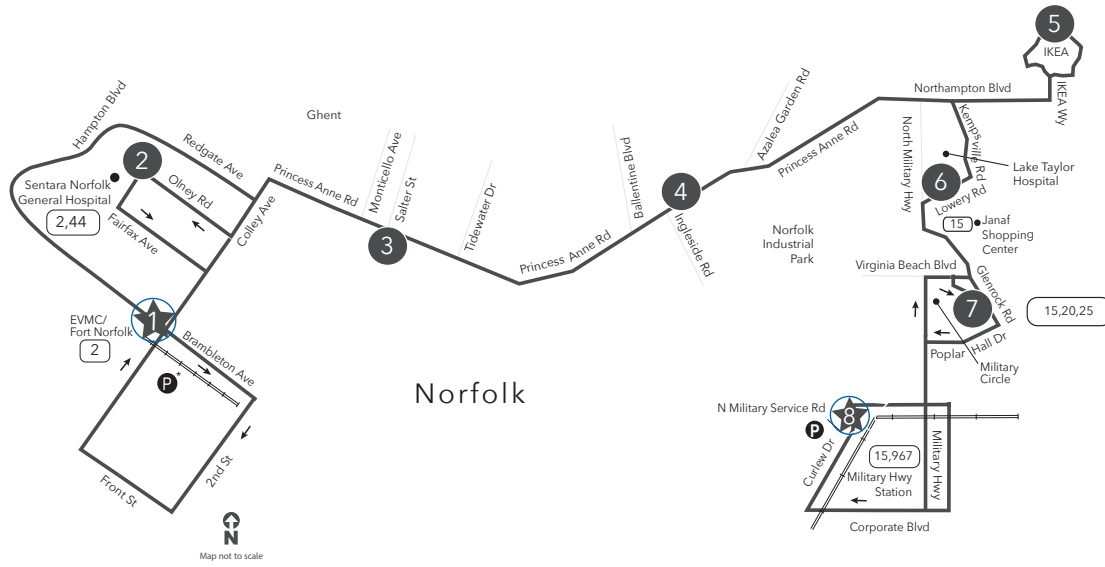

Route 23 Norfolk General / IKEA / Janaf / Military Circle

Legend

- Daily Route
- Streets
- Time Point
- Connecting Bus Routes
- The Tide
- Light Rail Connection
- Point of Interest
- Park & Ride
- Park & Ride Mon-Fri 6 p.m.-11:59 p.m. Sat-Sun until 11:59 p.m.

* Route 23 does not provide service to the DNTC. Passengers riding Route 23 can transfer to the following routes at the following locations to access the DNTC on Wood Street.

- Routes 2 at EVMC/Fort Norfolk LRT Station (Bus stop on Brambleton Ave.)
- Routes 2 at Norfolk General Hospital
- Routes 1 & 3 at Monticello Ave. and Princess Anne Rd.
- Route 8 at Tidewater Drive and Princess Anne Rd.
- Route 11 at Colonial Ave. and Princess Anne Rd.