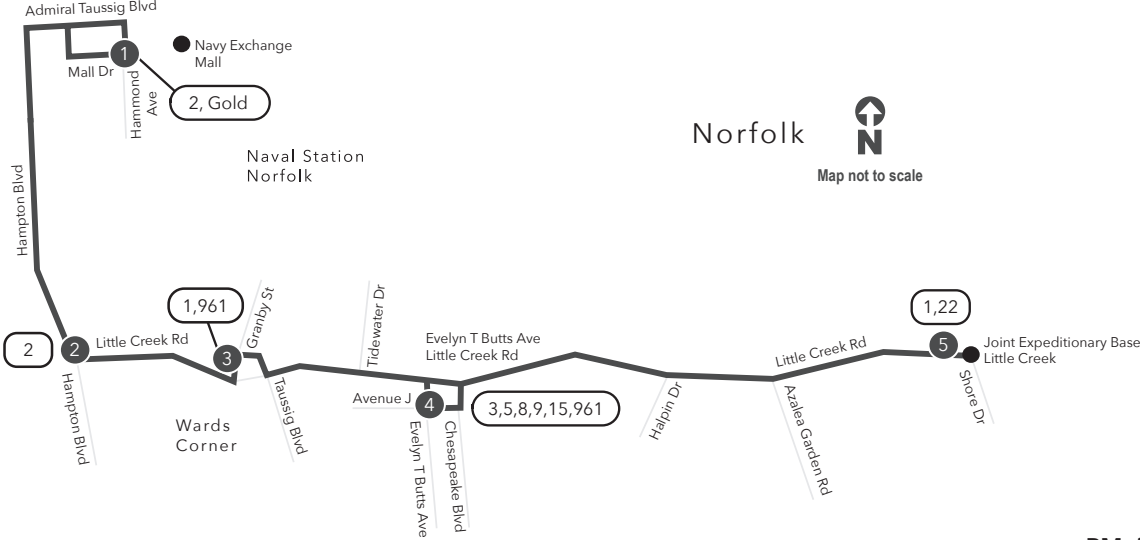

Route 21 Navy Exchange Mall / Joint Expeditionary Base Little Creek

Legend

- Daily
- Streets
- Time Point
- Connecting Bus Routes
- Point of Interest

PM times are shaded & in bold.

WEEKDAY:
From Navy Exchange Mall to
Joint Expeditionary Base Little Creek

Route 21
Navy Exchange Mall /
Joint Expeditionary Base
Little Creek

Effective: 11.12.23