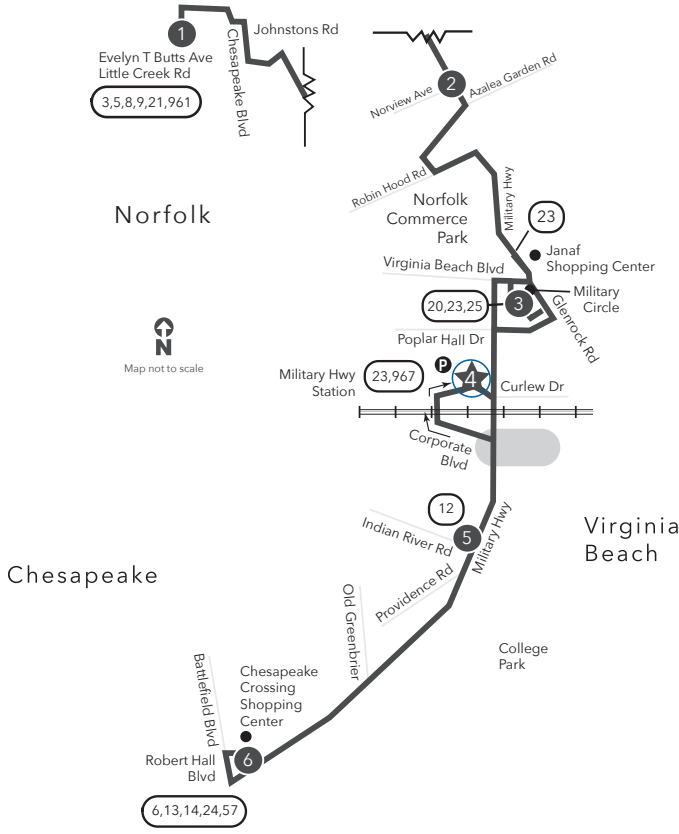

Route 15 Evelyn T Butts Ave / Robert Hall Blvd

Legend

- Daily Route
- Streets
- 1 Time Point
- ① Connecting Bus Routes
- #### The Tide
- ★ Light Rail Station
- ★ Light Rail Connection
- Point of Interest
- P Park & Ride

PM times are shaded & in bold.

WEEKDAY: From Evelyn T Butts Ave to Military Circle to Robert Hall Blvd/ Chesapeake Crossing Shopping Center

WEEKDAY: From Robert Hall Blvd/Chesapeake Crossing Shopping Center to Military Circle to Evelyn T Butts Ave

SATURDAY: From Evelyn T Butts Ave to Military Circle to Robert Hall Blvd/ Chesapeake Crossing Shopping Center

SATURDAY: From Robert Hall Blvd/Chesapeake Crossing Shopping Center to Military Circle to Evelyn T Butts Ave

SUNDAY: From Evelyn T Butts Ave to Military Circle to Robert Hall Blvd/Chesapeake Crossing Shopping Center

SUNDAY: From Robert Hall Blvd/Chesapeake Crossing Shopping Center to Military Circle to Evelyn T Butts Ave