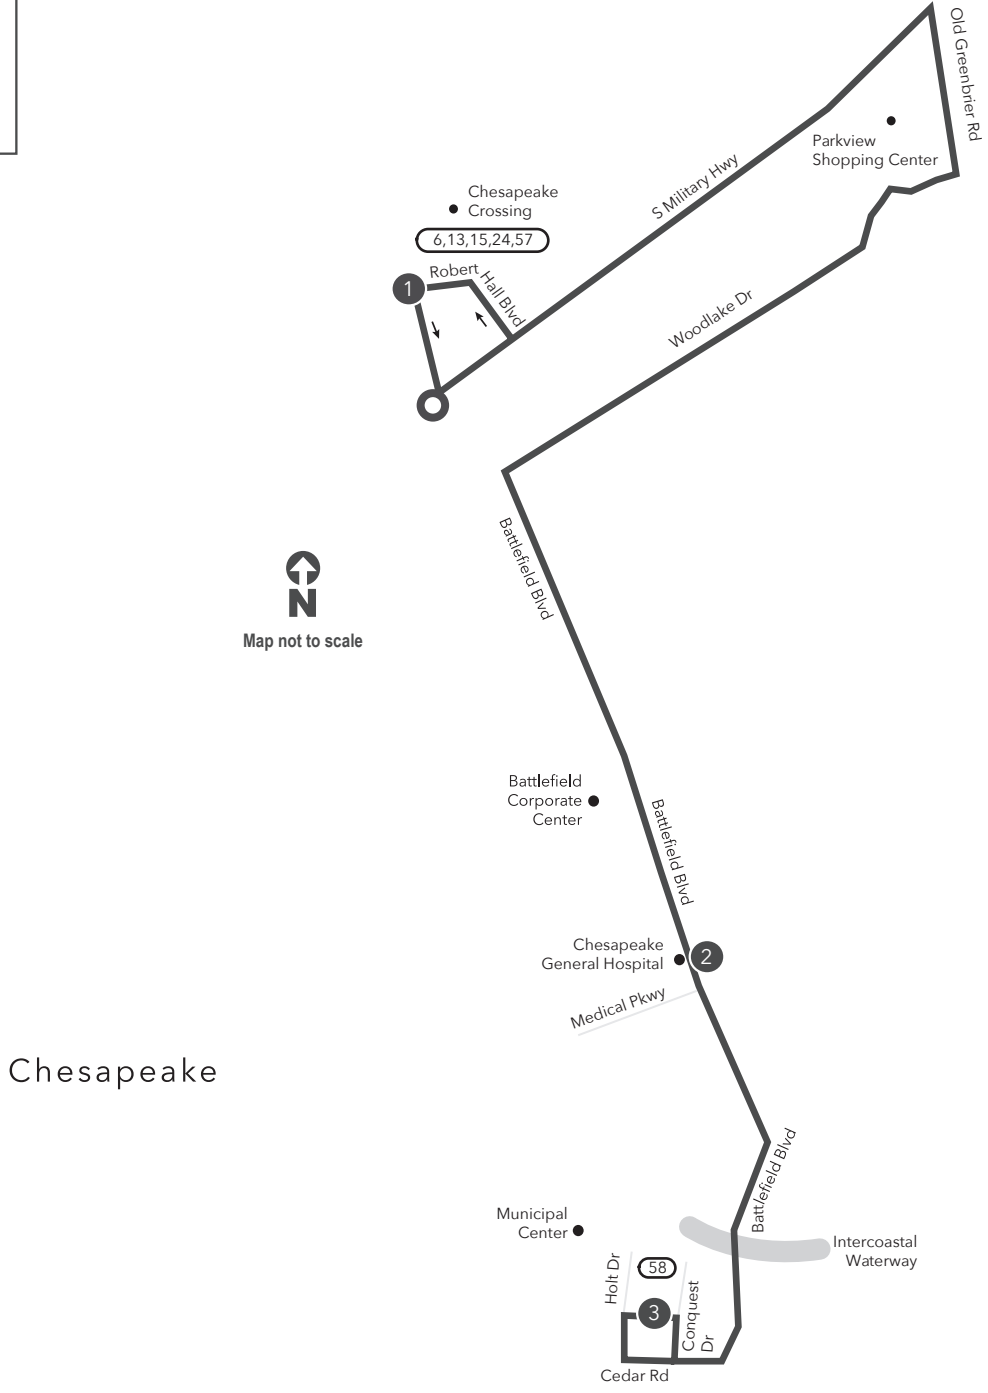

Route 14 Robert Hall Blvd / Chesapeake Municipal Center

Legend

- Daily
- Streets
- 1 Time Point
- 1 Connecting Bus Routes
- Point of Interest

Map not to scale

PM times are shaded & in bold.

WEEKDAY: From Robert Hall Blvd to Chesapeake Municipal Center

1	2	3
Robert Hall Blvd.	Chesapeake General Hospital	Chesapeake Municipal Center
5:25	5:45	5:55
5:55	6:15	6:25
6:55	7:15	7:25
7:55	8:15	8:25
8:55	9:15	9:25
9:55	10:15	10:25
10:55	11:15	11:25
11:55	12:15	12:25
12:55	1:15	1:25
1:55	2:15	2:25
2:55	3:15	3:25
3:55	4:15	4:25
4:55	5:15	5:25
5:55	6:15	6:25
6:55	7:15	7:25

WEEKDAY: From Chesapeake Municipal Center to Robert Hall Blvd

3	2	1
Chesapeake Municipal Center	Chesapeake General Hospital	Robert Hall Blvd.
6:20	6:30	6:50
7:20	7:30	7:50
8:20	8:30	8:50
9:20	9:30	9:50
10:20	10:30	10:50
11:20	11:30	11:50
12:20	12:30	12:50
1:20	1:30	1:50
2:20	2:30	2:50
3:20	3:30	3:50
4:20	4:30	4:50
5:20	5:30	5:50
6:20	6:30	6:50

SATURDAY: From Chesapeake Municipal Center to Robert Hall Blvd

3	2	1
Chesapeake Municipal Center	Chesapeake General Hospital	Robert Hall Blvd
6:20	6:30	6:50
7:20	7:30	7:50
8:20	8:30	8:50
9:20	9:30	9:50
10:20	10:30	10:50
11:20	11:30	11:50
12:20	12:30	12:50
1:20	1:30	1:50
2:20	2:30	2:50
3:20	3:30	3:50
4:20	4:30	4:50
5:20	5:30	5:50
6:20	6:30	6:50
7:20	7:30	7:50