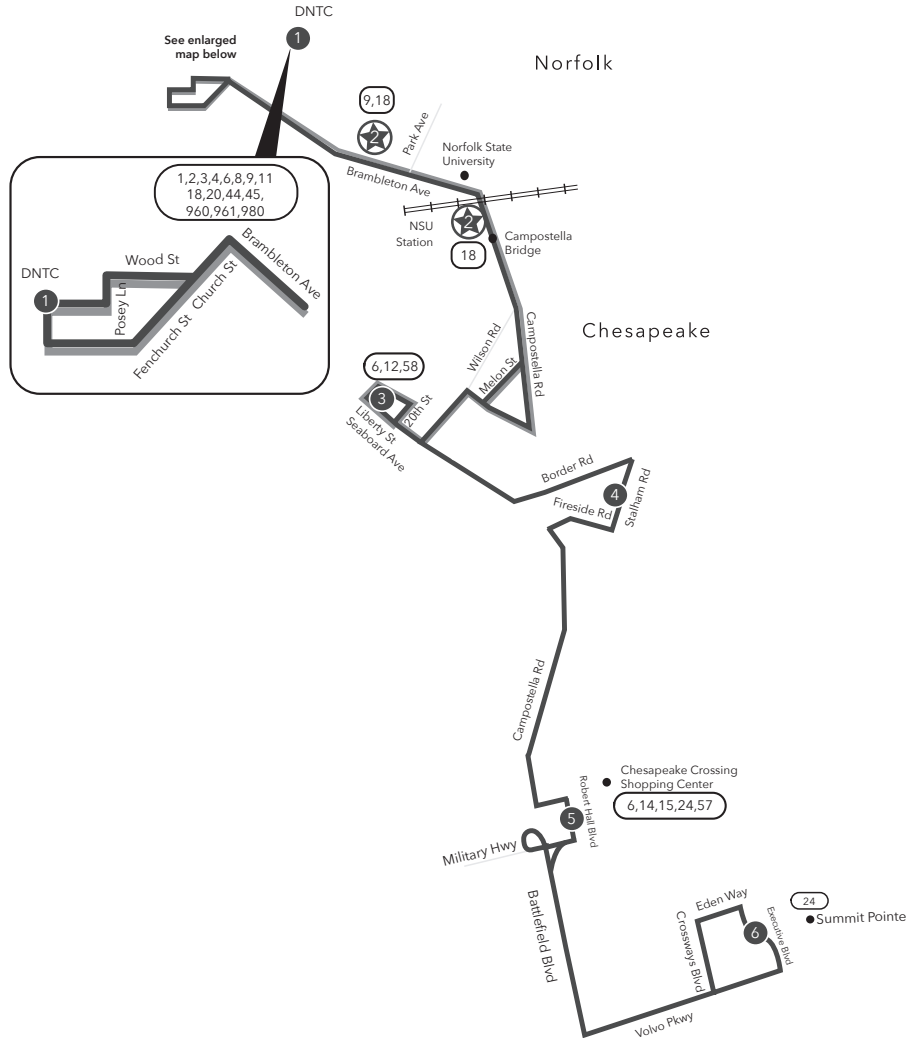

Route 13 Downtown Norfolk Transit Center / Robert Hall / Summit Pointe

Legend

- Weekday & Saturday
- Sunday
- Streets
- Time Point
- Connecting Bus Routes
- Point of Interest
- Light Rail Station
- Light Rail Connection
- The Tide

PM times are shaded & in bold.

WEEKDAY: From Downtown Norfolk Transit Center to Liberty St & Seaboard Ave to Robert Hall Blvd to Summit Pointe

WEEKDAY: From Summit Pointe to Robert Hall Blvd to Liberty St & Seaboard Ave to Downtown Norfolk Transit Center

SATURDAY: From Downtown Norfolk Transit Center to Liberty St & Seaboard Ave to Robert Hall Blvd to Summit Pointe

SATURDAY: From Summit Pointe to Robert Hall Blvd to Liberty St & Seaboard Ave to Downtown Norfolk Transit Center