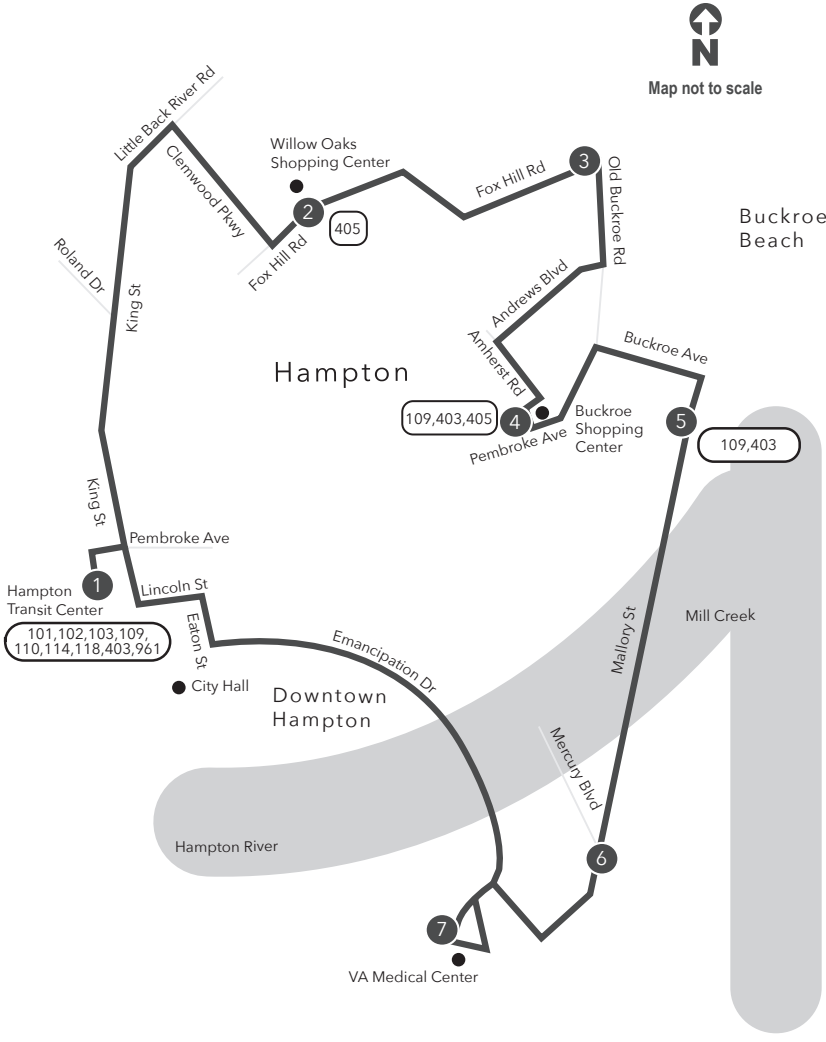

# Route 115 Downtown Hampton / Fox Hill / Buckroe / VA Hospital

**Legend**

- Daily
- Streets
- Time Point
- Connecting Bus Routes
- Point of Interest

Map not to scale

PM times are shaded & in bold.

**WEEKDAY:** From Hampton Transit Center to Fox Hill to Buckroe Beach to VA Hospital

# Route 115

Downtown Hampton / Fox Hill / Buckroe / VA Hospital