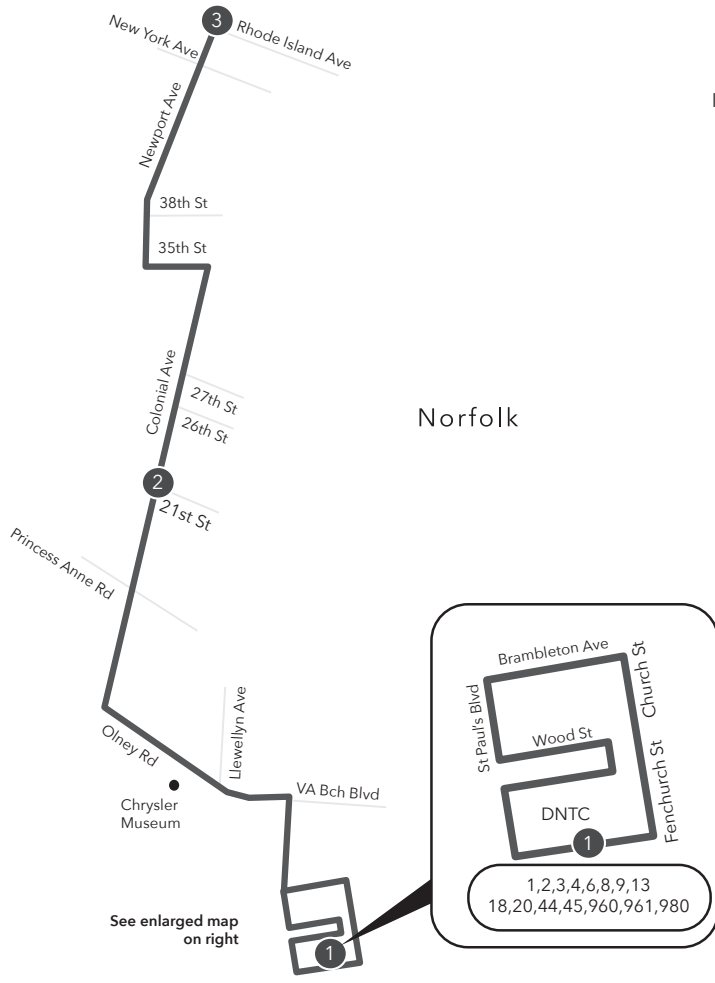

Route 11 Downtown Norfolk Transit Center / Colonial Place

Legend

- Daily
- Streets
- Time Point
- Connecting Bus Routes
- Point of Interest

PM times are shaded & in bold.

WEEKDAY : From Downtown Norfolk Transit Center to Rhode Island Ave **WEEKDAY:** From Rhode Island Ave to Downtown Norfolk Transit Center

| 1 | 2 | 3 | 3 | 2 | 1 |
|---------------------------------|----------------------|------------------------------|------------------------------|----------------------|---------------------------------|
| Downtown Norfolk Transit Center | Colonial Ave 21st St | Newport Ave Rhode Island Ave | Newport Ave Rhode Island Ave | Colonial Ave 21st St | Downtown Norfolk Transit Center |
| - | - | - | 6:05 | 6:13 | 6:25 |
| 6:40 | 6:53 | 7:02 | 7:05 | 7:15 | 7:27 |
| 7:40 | 7:53 | 8:03 | 8:05 | 8:15 | 8:27 |
| 8:40 | 8:53 | 9:03 | 9:05 | 9:14 | 9:26 |
| 9:40 | 9:53 | 10:03 | 10:05 | 10:14 | 10:26 |
| 10:40 | 10:53 | 11:03 | 11:05 | 11:14 | 11:26 |
| 11:40 | 11:53 | 12:03 | 12:05 | 12:14 | 12:26 |
| 12:40 | 12:53 | 1:03 | 1:05 | 1:14 | 1:26 |
| 1:40 | 1:53 | 2:03 | 2:05 | 2:14 | 2:26 |
| 2:40 | 2:53 | 3:04 | 3:05 | 3:15 | 3:27 |
| 3:40 | 3:53 | 4:04 | 4:05 | 4:15 | 4:27 |
| 4:40 | 4:53 | 5:04 | 5:05 | 5:15 | 5:27 |
| 5:40 | 5:53 | 6:04 | 6:05 | 6:15 | 6:27 |

Route 11
Downtown Norfolk Transit Center / Colonial Place
Effective: 11.12.23