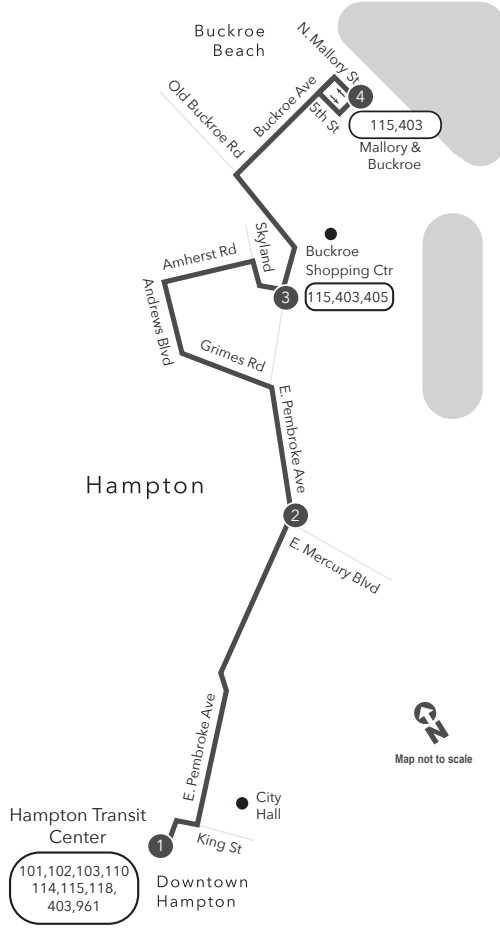

Route 109 Downtown Hampton / Buckroe Beach

Legend

- Daily Route
- Streets
- Time Point
- Connecting Bus Routes
- Point of Interest

PM times are shaded & in bold.

WEEKDAY: From Downtown Hampton to Buckroe Beach   **WEEKDAY:** From Buckroe Beach to Downtown Hampton

1	2	3	4	4	3	2	1
Hampton Transit Ctr	E. Pembroke Ave E. Mercury Blvd	Buckroe Shopping Ctr	N. Mallery St Buckroe Ave	N. Mallery St Buckroe Ave	Buckroe Shopping Ctr	E. Pembroke Ave E. Mercury Blvd	Hampton Transit Ctr
6:47	6:51	6:59	7:04	7:09	7:13	7:20	7:25
7:47	7:51	7:59	8:04	8:09	8:13	8:20	8:25
8:47	8:51	8:59	9:04	9:09	9:13	9:21	9:26
9:47	9:51	9:59	10:04	10:09	10:13	10:21	10:26
10:47	10:51	10:59	11:04	11:09	11:13	11:21	11:26
11:47	11:51	11:59	12:04	12:09	12:13	12:21	12:26
12:47	12:51	12:59	1:04	1:09	1:13	1:21	1:26
1:47	1:51	1:59	2:04	2:09	2:13	2:21	2:26
2:47	2:51	2:59	3:04	3:09	3:13	3:21	3:26
3:47	3:51	3:59	4:04	4:09	4:13	4:21	4:26
4:47	4:51	4:59	5:04	5:09	5:13	5:21	5:26
5:47	5:51	5:59	6:04	6:09	6:13	6:20	6:26
6:47	6:51	6:59	7:04	7:09	7:13	7:20	7:26
7:47	7:51	7:59	8:04	8:09	8:13	8:20	8:26
8:47	8:51	8:59	9:04	9:09	9:13	9:20	9:26
9:47	9:51	9:59	10:04				

SATURDAY: From Downtown Hampton to Buckroe Beach   **SATURDAY:** From Buckroe Beach to Downtown Hampton

1	2	3	4	4	3	2	1
Hampton Transit Ctr	E. Pembroke Ave E. Mercury Blvd	Buckroe Shopping Ctr	N. Mallery St Buckroe Ave	N. Mallery St Buckroe Ave	Buckroe Shopping Ctr	E. Pembroke Ave E. Mercury Blvd	Hampton Transit Ctr
6:47	6:51	6:58	7:03	-	-	-	-
7:47	7:51	7:58	8:03	8:17	8:21	8:28	8:33
8:47	8:51	8:58	9:03	9:17	9:24	9:31	9:36
9:47	9:54	10:01	10:06	10:17	10:24	10:31	10:36
10:47	10:54	11:01	11:06	11:17	11:24	11:31	11:36
11:47	11:54	12:01	12:06	12:17	12:24	12:31	12:36
12:47	12:54	1:01	1:06	1:17	1:24	1:31	1:36
1:47	1:54	2:01	2:06	2:17	2:24	2:31	2:36
2:47	2:54	3:01	3:06	3:17	3:24	3:31	3:36
3:47	3:54	4:01	4:06	4:17	4:24	4:31	4:36
4:47	4:54	5:01	5:06	5:17	5:24	5:31	5:36
5:47	5:54	6:01	6:06	6:17	6:22	6:29	6:34
6:47	6:52	6:59	7:04	7:17	7:22	7:29	7:34
7:47	7:52	7:59	8:04	8:17	8:22	8:29	8:34

SUNDAY: From Downtown Hampton to Buckroe Beach   **SUNDAY:** From Buckroe Beach to Downtown Hampton

1	2	3	4	4	3	2	1
Hampton Transit Ctr	E. Pembroke Ave E. Mercury Blvd	Buckroe Shopping Ctr	N. Mallery St Buckroe Ave	N. Mallery St Buckroe Ave	Buckroe Shopping Ctr	E. Pembroke Ave E. Mercury Blvd	Hampton Transit Ctr
7:17	7:21	7:28	7:33	7:43	7:47	7:54	7:59
8:17	8:21	8:28	8:33	8:43	8:47	8:54	8:59
9:17	9:24	9:32	9:39	9:43	9:50	9:57	10:02
10:17	10:24	10:32	10:39	10:43	10:50	10:57	11:02
11:17	11:24	11:32	11:39	11:43	11:50	11:57	12:02
12:17	12:24	12:32	12:39	12:43	12:50	12:57	1:02
1:17	1:24	1:32	1:39	1:43	1:50	1:57	2:02
2:17	2:24	2:32	2:39	2:43	2:50	2:57	3:02
3:17	3:24	3:32	3:39	3:43	3:50	3:57	4:02
4:17	4:24	4:32	4:39	4:43	4:50	4:57	5:02
5:17	5:24	5:32	5:39	5:43	5:50	5:57	6:02
6:17	6:21	6:28	6:33	6:43	6:48	6:55	7:00
7:17	7:21	7:28	7:33				

Route 109

Downtown Hampton /
Buckroe Beach

Effective: 11.12.23