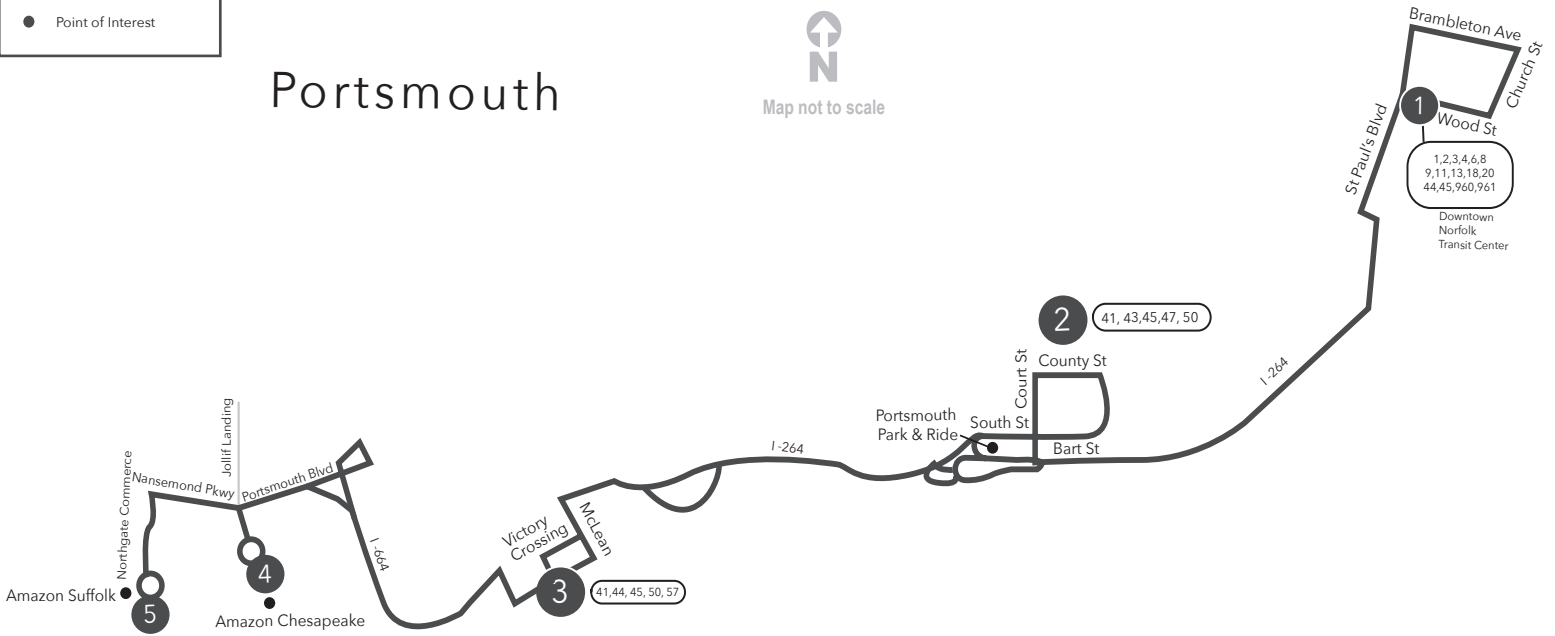

Route 980 Downtown Norfolk Transit Center / Portsmouth / Chesapeake / Suffolk

Legend

- Daily
- Time Point
- Streets
- Connecting Bus Routes
- Point of Interest

Portsmouth

PM times are in bold.

DAILY:
From Downtown Norfolk Transit Center to Portsmouth to Amazon Chesapeake/Suffolk

1	2	3	4	5
Downtown Norfolk Transit Center	Downtown Portsmouth	Victory Crossing	Amazon Chesapeake	Amazon Suffolk
5:50	5:55	6:05	6:20	6:30
5:45	5:55	6:05	6:20	6:30

DAILY:
From Amazon Suffolk/ Chesapeake to Portsmouth to Downtown Norfolk Transit Center

5	4	3	2	1
Amazon Suffolk	Amazon Chesapeake	Victory Crossing	Downtown Portsmouth	Downtown Norfolk Transit Center
5:45	5:55	6:10	6:20	6:25
5:45	5:55	6:10	6:20	6:30

Route 980 Express
 Limited Stop Commuter Service
 Downtown Norfolk / Portsmouth /
 Amazon Chesapeake/ Suffolk
 Effective: 10.30.22