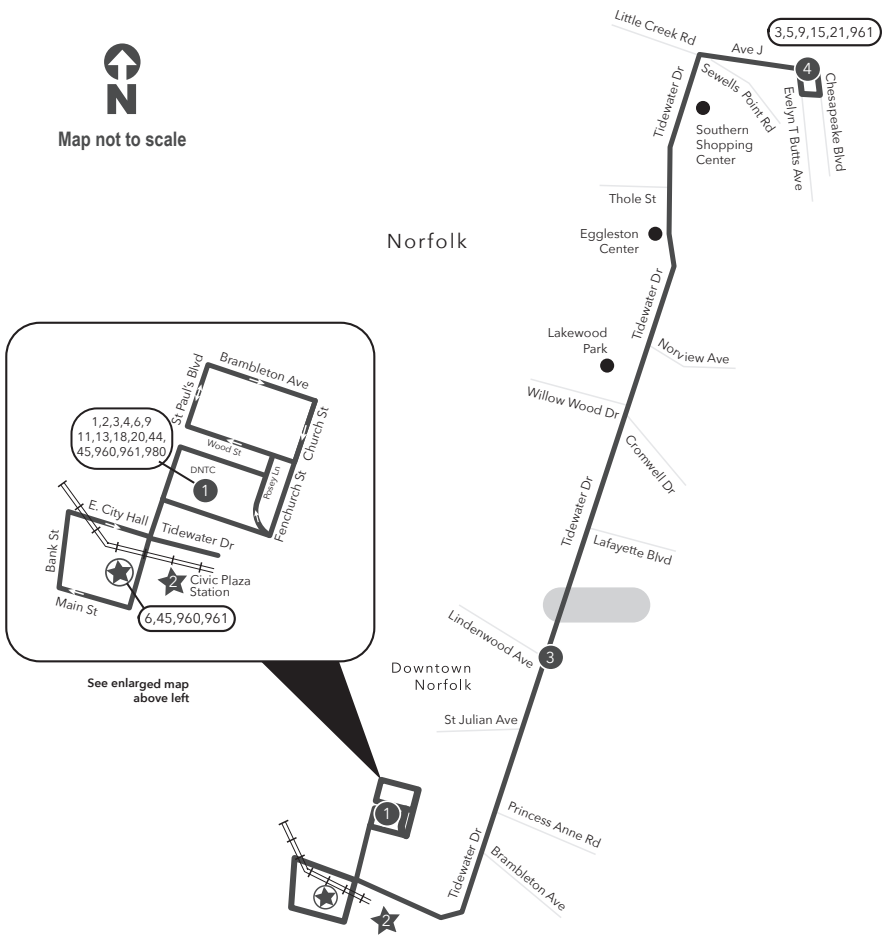

Route 008 Downtown Norfolk Transit Center / Evelyn T. Butts Ave

Legend

- Daily Route
- Streets
- Time Point
- Connecting Bus Routes
- The Tide
- Light Rail Station
- Light Rail Connection
- Point of Interest

PM times are shaded & in bold.

WEEKDAY: From Downtown Norfolk Transit Center to Evelyn T Butts Ave

WEEKDAY: From Evelyn T Butts Ave to Downtown Norfolk Transit Center

1	2	3	4	4	3	2	1
Downtown Norfolk Transit Center	Civic Plaza	Tidewater Dr Lindenwood Ave	Evelyn T Butts Ave Little Creek Rd	Evelyn T Butts Ave Little Creek Rd	Tidewater Dr Lindenwood Ave	Civic Plaza	Downtown Norfolk Transit Center
6:02	6:07	6:22	6:40	6:55	7:14	7:25	7:37
7:02	7:07	7:22	7:40	7:55	8:14	8:25	8:37
8:02	8:07	8:22	8:40	8:55	9:14	9:25	9:37
9:02	9:07	9:22	9:40	9:55	10:15	10:26	10:38
10:02	10:07	10:22	10:40	10:55	11:15	11:26	11:38
11:02	11:07	11:22	11:40	11:55	12:15	12:26	12:38
12:02	12:07	12:22	12:40	12:55	1:15	1:26	1:38
1:02	1:07	1:22	1:40	1:55	2:15	2:26	2:38
2:02	2:07	2:22	2:41	2:56	3:18	3:29	3:41
3:02	3:07	3:22	3:41	3:56	4:18	4:29	4:41
4:02	4:07	4:22	4:41	4:56	5:18	5:29	5:41
5:02	5:07	5:22	5:41	5:56	6:17	6:28	6:40
6:02	6:07	6:22	6:40	6:55	7:16	7:27	7:39
7:02	7:07	7:22	7:40	7:55	8:16	8:27	8:39
8:02	8:07	8:22	8:37	8:52	9:11	9:22	9:34
9:02	9:07	9:22	9:37	9:52	10:11	10:22	10:34
10:02	10:07	10:22	10:37	10:52	11:11	11:22	11:34
11:02	11:07	11:22	11:37	11:52	12:11	12:22	12:34
12:02	12:07	12:22	12:37				

Effective: 10.30.22

Route 008

Downtown Norfolk / Evelyn T. Butts Ave