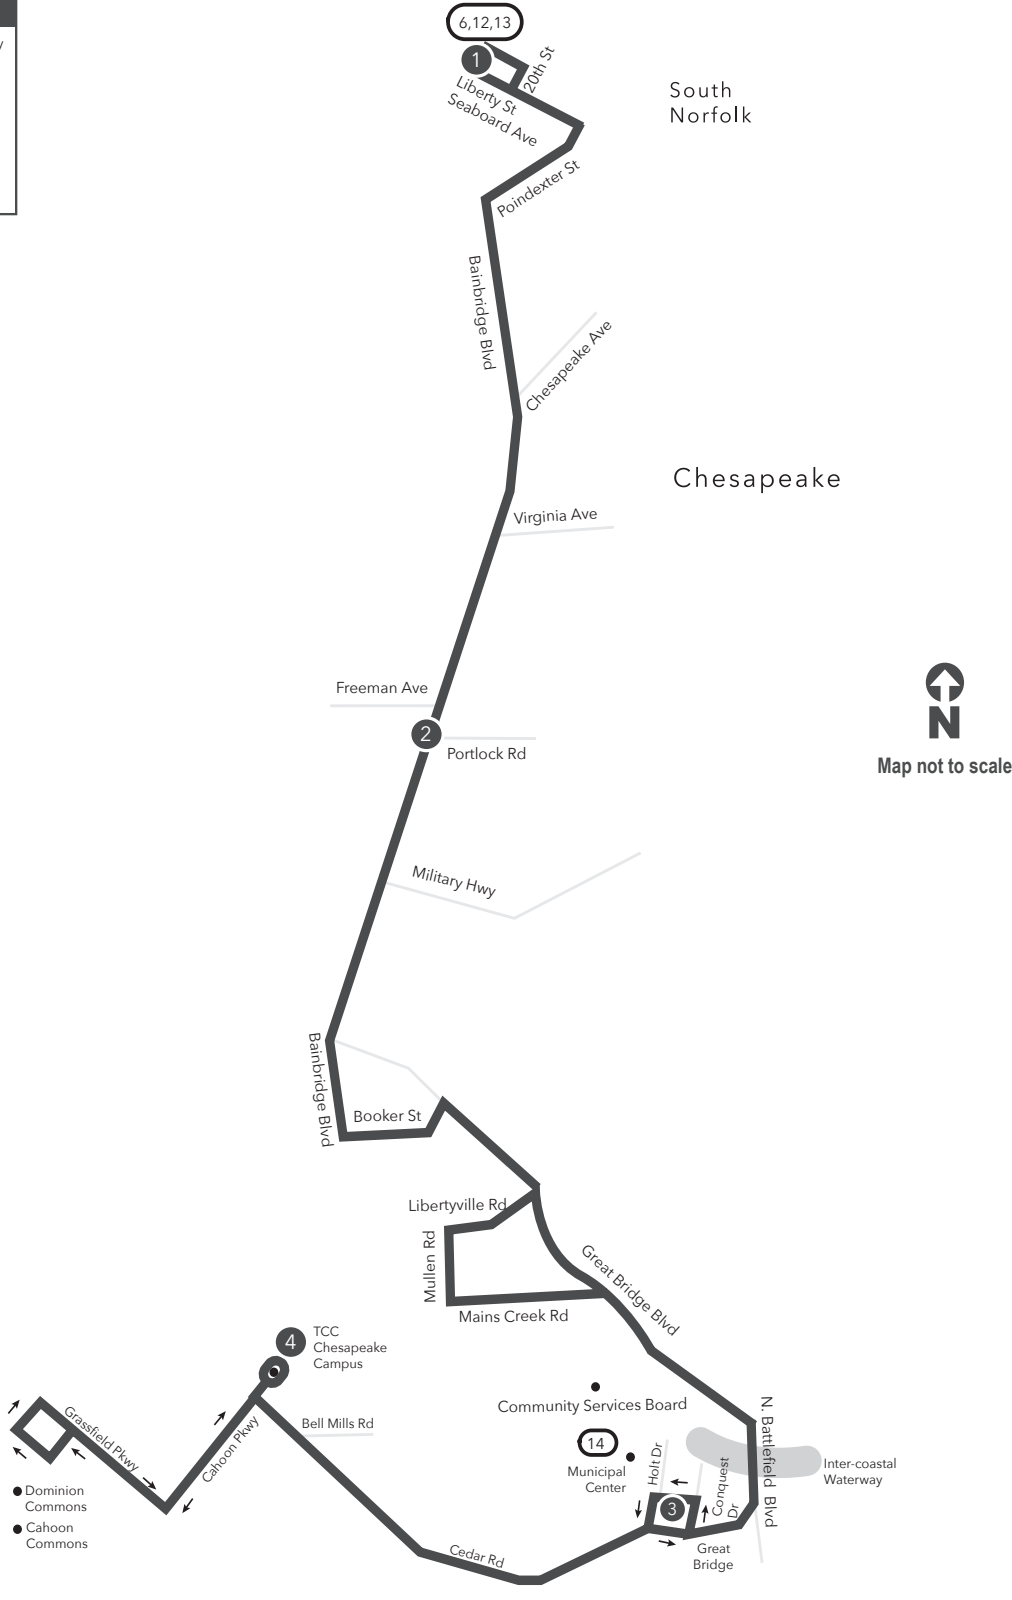

Route 058 Liberty St & Seaboard Ave / TCC Chesapeake Campus

Legend

- Weekday & Saturday
- Streets
- Time Point
- Connecting Bus Routes
- Point of Interest

PM times are shaded & in bold.

WEEKDAY: From Liberty St & Seaboard Ave to TCC Chesapeake

WEEKDAY: From TCC Chesapeake to Liberty St & Seaboard Ave

4	3	2	1
TCC Chesapeake Campus	Chesapeake Municipal Center	Bainbridge Blvd Portlock Rd	Liberty St Seaboard Ave
6:37	6:52	7:13	7:21
7:37	7:52	8:13	8:21
8:37	8:52	9:13	9:21
9:37	9:52	10:13	10:21
10:37	10:52	11:13	11:21
11:37	11:52	12:13	12:21
12:37	12:52	1:13	1:21
1:37	1:52	2:13	2:21
2:37	2:52	3:13	3:21
3:37	3:52	4:13	4:21
4:37	4:52	5:13	5:21
5:37	5:52	6:13	6:21
6:37	6:52	7:13	7:21

SATURDAY: From Liberty St & Seaboard Ave to TCC Chesapeake

1	2	3	4
Liberty St Seaboard Ave	Bainbridge Blvd Portlock Rd	Chesapeake Municipal Center	TCC Chesapeake Campus
5:48	5:57	6:17	6:32
6:48	6:57	7:17	7:32
7:48	7:57	8:17	8:32
8:48	8:57	9:17	9:32
9:48	9:57	10:17	10:32
10:48	10:57	11:17	11:32
11:48	11:57	12:17	12:32
12:48	12:57	1:17	1:32
1:48	1:57	2:17	2:32
2:48	2:57	3:17	3:32
3:48	3:57	4:17	4:32
4:48	4:57	5:17	5:32
5:48	5:57	6:17	6:32
6:48	6:57	7:17	7:32

Route 058

Liberty St & Seaboard Ave / TCC Chesapeake Campus

Effective: 10.30.22