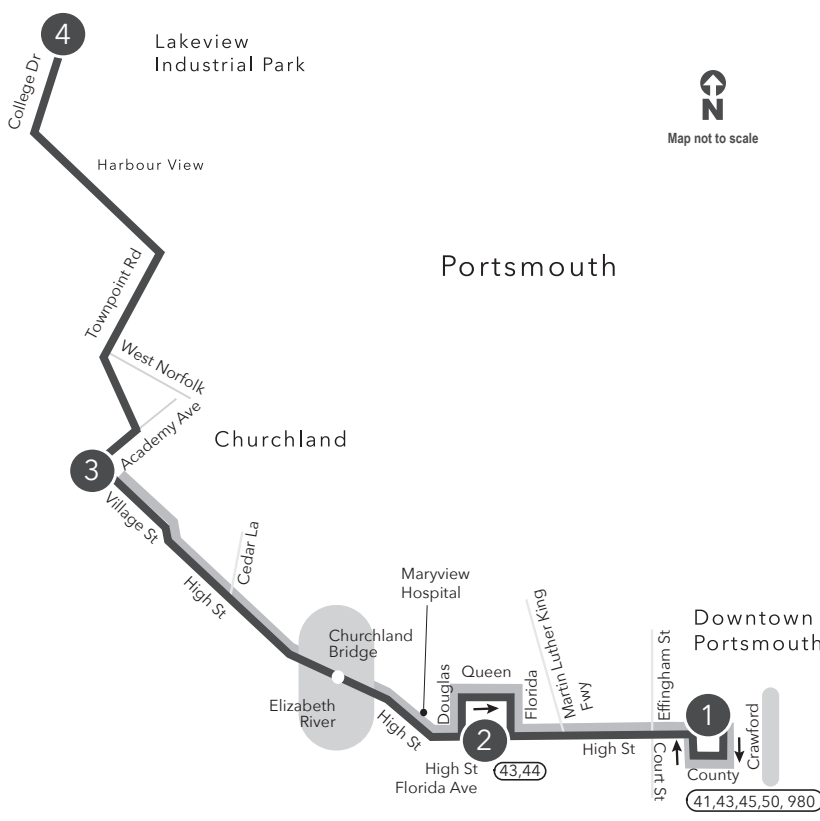

# Route 047 Downtown Portsmouth / Churchland

**Legend**

- Mon-Sat
- Sunday Only
- Streets
- Time Point
- Connecting Bus Routes
- Point of Interest

\* County St & Court St  
PM times are shaded & in bold.

**WEEKDAY:** From Downtown Portsmouth to Village St & Academy Ave to Lakeview Industrial Park

**WEEKDAY:** From Lakeview Industrial Park to Village St & Academy Ave to Downtown Portsmouth

1	2	3	4	4	3	2	1
* Downtown Portsmouth	High St Florida Ave	Village St Academy Ave	Lakeview Industrial Park	Lakeview Industrial Park	Village St Academy Ave	High St Florida Ave	* Downtown Portsmouth
6:03	6:18	6:33	6:44	5:49	6:02	6:18	6:30
7:03	7:18	7:33	7:44	6:48	7:01	7:18	7:30
8:03	8:18	8:33	8:44	7:48	8:01	8:18	8:30
9:03	9:18	9:31	9:42	8:44	8:57	9:14	9:26
10:03	10:18	10:31	10:42	9:48	10:01	10:16	10:28
11:03	11:18	11:31	11:42	10:48	11:01	11:16	11:28
<b>12:03</b>	<b>12:18</b>	<b>12:31</b>	<b>12:42</b>	11:48	<b>12:01</b>	<b>12:16</b>	<b>12:28</b>
<b>1:03</b>	<b>1:18</b>	<b>1:31</b>	<b>1:42</b>	<b>12:48</b>	<b>1:01</b>	<b>1:16</b>	<b>1:28</b>
<b>2:03</b>	<b>2:18</b>	<b>2:31</b>	<b>2:42</b>	<b>1:48</b>	<b>2:01</b>	<b>2:16</b>	<b>2:28</b>
<b>3:03</b>	<b>3:19</b>	<b>3:34</b>	<b>3:45</b>	<b>2:47</b>	<b>3:00</b>	<b>3:17</b>	<b>3:30</b>
<b>4:03</b>	<b>4:19</b>	<b>4:34</b>	<b>4:45</b>	<b>3:48</b>	<b>4:02</b>	<b>4:18</b>	<b>4:31</b>
<b>5:03</b>	<b>5:19</b>	<b>5:34</b>	<b>5:45</b>	<b>4:48</b>	<b>5:02</b>	<b>5:18</b>	<b>5:31</b>
<b>6:03</b>	<b>6:18</b>	<b>6:31</b>	<b>6:42</b>	<b>5:45</b>	<b>5:59</b>	<b>6:15</b>	<b>6:27</b>
<b>7:03</b>	<b>7:18</b>	<b>7:31</b>	<b>7:42</b>	<b>6:43</b>	<b>6:56</b>	<b>7:12</b>	<b>7:24</b>
<b>8:03</b>	<b>8:18</b>	<b>8:31</b>	<b>8:42</b>	<b>7:43</b>	<b>7:56</b>	<b>8:12</b>	<b>8:24</b>
<b>9:03</b>	<b>9:18</b>	<b>9:31</b>	<b>9:42</b>	<b>8:43</b>	<b>8:56</b>	<b>9:12</b>	<b>9:24</b>
				<b>9:43</b>	<b>9:56</b>	<b>10:12</b>	<b>10:24</b>

# Route 047

Downtown Portsmouth/  
Churchland

Effective: 10.30.22