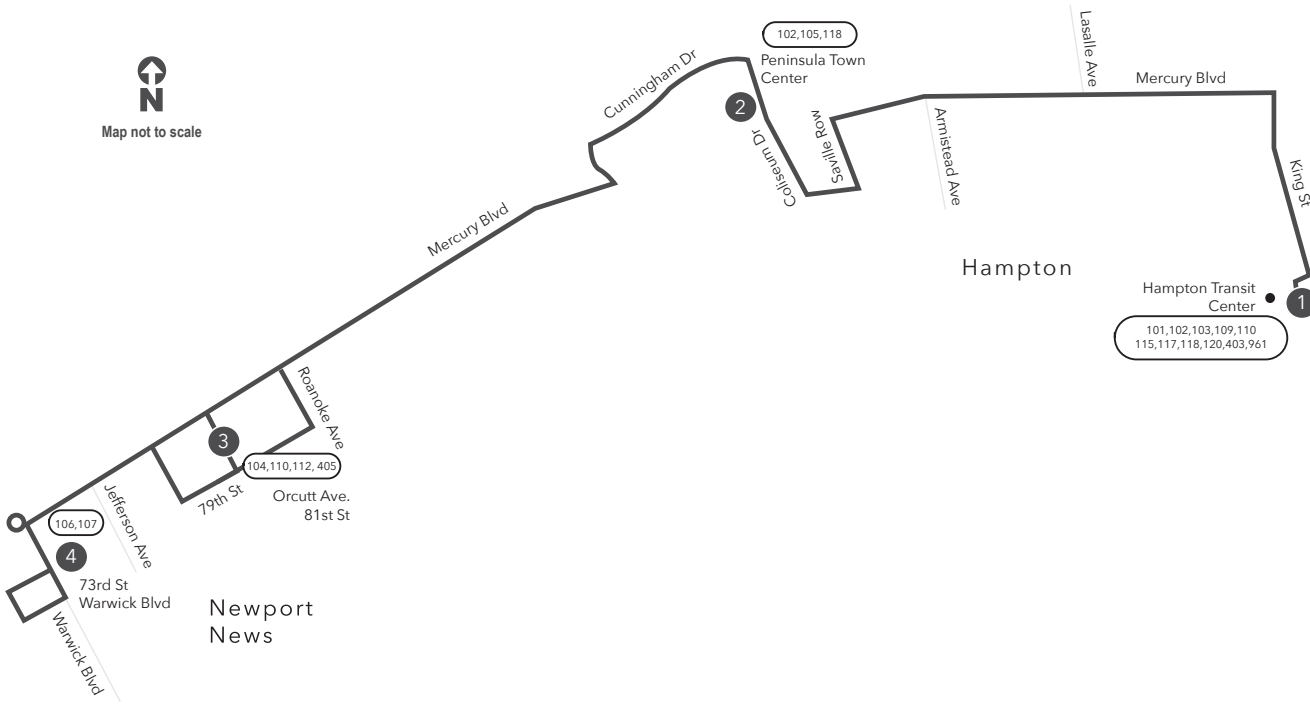

Route 114 73rd St. & Warwick Blvd. / Downtown Hampton

Legend

- Daily Route
- Streets
- Time Point
- Connecting Bus Routes
- Point of Interest

w = Weekdays only
PM times are shaded & in bold.

WEEKDAY & SATURDAY:
 From Downtown Hampton to Peninsula Town Center to Orcutt Ave & 81st St to 73rd & Warwick

1	2	3	4
Hampton Transit Center	Peninsula Town Center	Orcutt Ave 81st St	73rd St Warwick Blvd
6:20w	6:35w	7:00w	7:08w
6:50	7:05	7:22	7:30
7:20	7:35	8:00	8:09
7:50	8:05	8:22	8:30
8:20	8:37	9:01	9:11
8:50	9:05	9:22	9:30
9:20	9:37	10:01	10:11
9:50	10:05	10:22	10:30
10:20	10:37	11:01	11:11
10:50	11:05	11:22	11:30
11:20	11:37	12:01	12:11
11:50	12:05	12:22	12:30
12:20	12:37	1:01	1:11
12:50	1:05	1:22	1:30
1:20	1:37	2:01	2:11
1:50	2:05	2:22	2:30
2:20	2:37	3:01	3:11
2:50	3:05	3:22	3:30
3:20	3:37	4:01	4:11
3:50	4:05	4:22	4:30
4:20	4:37	5:01	5:11
4:50	5:05	5:22	5:30
5:20	5:37	6:01	6:11
5:50	6:05	6:22	6:30
6:20	6:36	7:00	7:08
6:50	7:05	7:22	7:30
7:50	8:07	8:31	8:41
8:50	9:07	9:31	9:41
9:50	10:07	10:31	10:41
10:50w	11:07w	11:31w	11:41w

WEEKDAY & SATURDAY:
 From 73rd & Warwick to Orcutt Ave & 81st St to Peninsula Town Center

4	3	2	1
73rd St Warwick Blvd	Orcutt Ave 81st St	Peninsula Town Center	Hampton Transit Center
6:45	7:00	7:16	7:29
7:15	7:35	7:51	8:04
7:45	8:00	8:16	8:29
8:15	8:35	8:53	9:08
8:45	9:00	9:16	9:29
9:15	9:35	9:53	10:08
9:45	10:00	10:16	10:29
10:15	10:35	10:53	11:08
10:45	11:00	11:16	11:29
11:15	11:35	11:53	12:08
11:45	12:00	12:16	12:29
12:15	12:35	12:53	1:08
12:45	1:00	1:16	1:29
1:15	1:35	1:53	2:08
1:45	2:00	2:16	2:29
2:15	2:35	2:53	3:08
2:45	3:00	3:16	3:29
3:15	3:35	3:53	4:08
3:45	4:00	4:16	4:29
4:15	4:35	4:53	5:08
4:45	5:00	5:16	5:29
5:15	5:35	5:53	6:08
5:45	6:00	6:16	6:29
6:15	6:35	6:51	7:04
6:45	7:00	7:16	7:29
7:15	7:33	7:49	8:02
7:45	8:05	8:23	8:38
8:45	9:05	9:23	9:38
9:45	10:05	10:23	10:38
10:45	11:05	11:23	11:38

Effective: 5.15.22

Route 114

73rd St & Warwick Blvd /
 Downtown Hampton