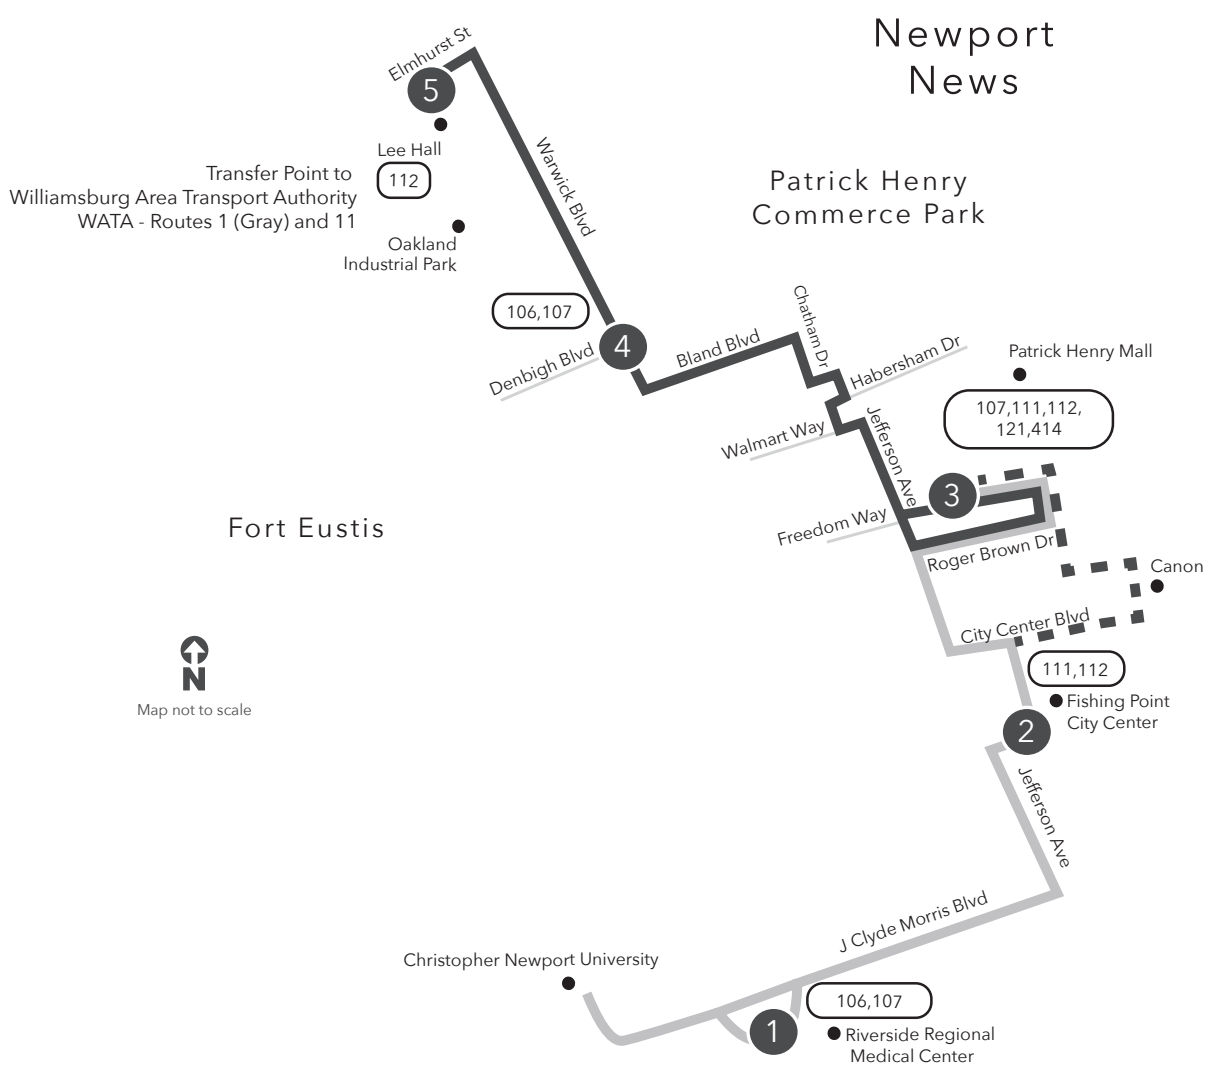

Route 108 Riverside Medical Center / Patrick Henry Mall / Lee Hall

Legend

- Daily Route
- Mon - Fri
- Canon Service
- Streets
- Time Point
- Connecting Bus Routes
- Point of Interest

*Service to Canon
 The 5:35 am trip does not provide service along Jefferson Ave. between Fishing Point and Patrick Henry Mall
PM times are shaded & in bold.

WEEKDAY :
 From Riverside Medical Center to Patrick Henry Mall to Lee Hall

WEEKDAY :
 From Lee Hall to Patrick Henry Mall to Riverside Medical Center

1	2	3	4	5	5	4	3	2	1
Riverside Regional Medical Center	Fishing Point City Center	Patrick Henry Mall	Warwick Blvd Denbigh Blvd	Lee Hall Elmhurst St	Lee Hall Elmhurst St	Warwick Blvd Denbigh Blvd	Patrick Henry Mall	Fishing Point City Center	Riverside Regional Medical Center
5:11*	5:19	5:27	5:39	5:53	5:03	5:17	5:43	5:55	6:04
6:11	6:19	6:27	6:39	6:53	6:03	6:17	6:43	6:55	7:04
7:11	7:19	7:27	7:39	7:53	7:03	7:17	7:43	7:55	8:04
8:11	8:19	8:27	8:39	8:53	8:03	8:17	8:43	8:55	9:04
9:11	9:19	9:27	9:39	9:53	9:03	9:17	9:43	9:55	10:04
10:11	10:19	10:27	10:39	10:53	10:03	10:17	10:43	10:55	11:04
11:11	11:19	11:27	11:40	11:56	11:03	11:17	11:43	11:55	12:06
12:11	12:21	12:31	12:45	1:01	12:03	12:19	12:43	12:57	1:08
1:11	1:21	1:31	1:45	2:01	1:03	1:19	1:43	1:57	2:08
2:11	2:21	2:31	2:45	3:01	2:03	2:19	2:43	2:57	3:08
3:11	3:21	3:31	3:45	4:01	3:03	3:19	3:43	3:57	4:08
4:11	4:21	4:31	4:45	5:01	4:03	4:19	4:43	4:57	5:08
5:11	5:21	5:31	5:45	6:00	5:03	5:19	5:43	5:57	6:06
6:11	6:19	6:27	6:39	6:53	6:03	6:17	6:43	6:55	7:04
7:11	7:19	7:27	7:39	7:53	7:03	7:17	7:43	7:55	8:04
8:11	8:19	8:27	8:39	8:53	8:03	8:17	8:43	8:55	9:04
9:11	9:19	9:27	9:39	9:53	9:03	9:17	9:43	9:55	10:04
10:11	10:19	10:27	10:39	10:53	10:03	10:17	10:43	10:55	11:04
					11:03	11:17	11:43	11:55	12:04