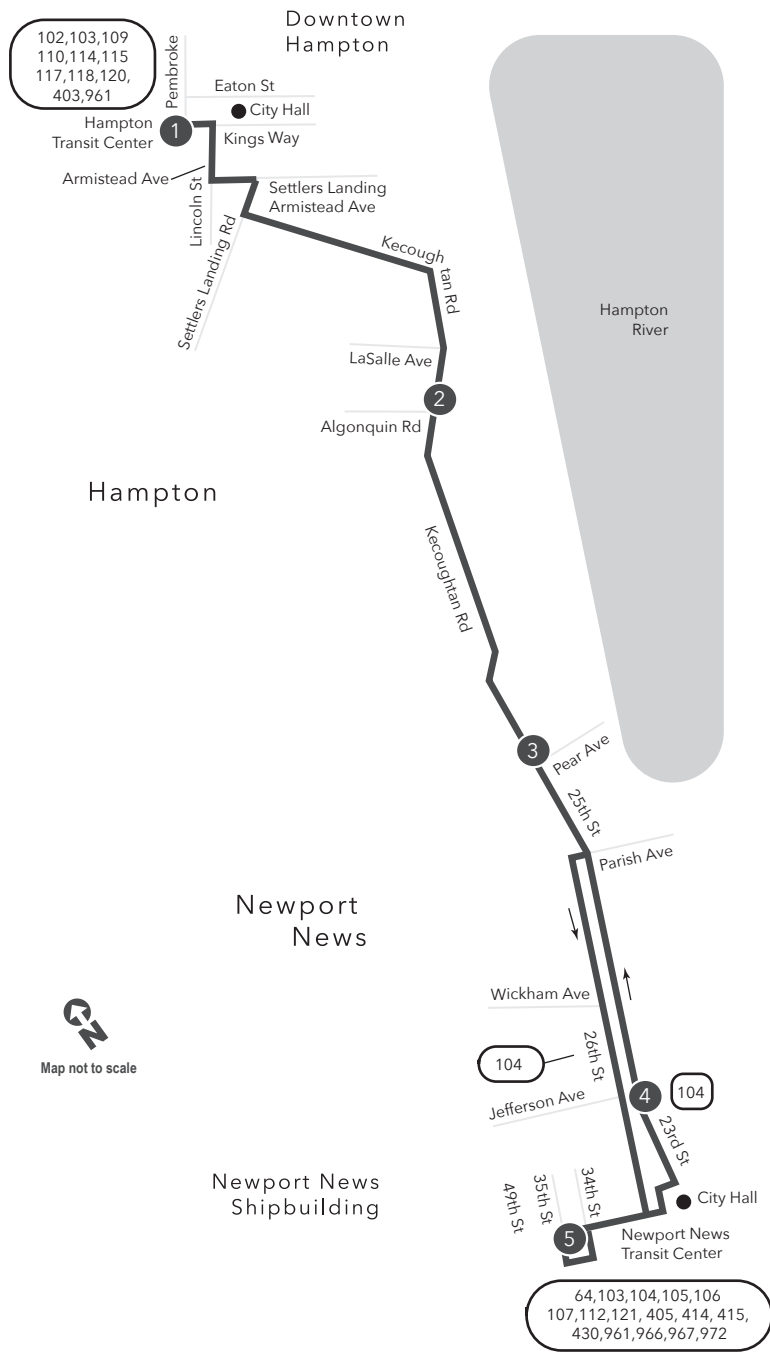

Route 101 Downtown Hampton/ Downtown Newport News

Legend

- Daily Route
- Shipyard Trips
- Streets
- Time Point
- Connecting Bus Routes
- Point of Interest

w = Weekday only
PM times are shaded & in bold.

WEEKDAY & SATURDAY:
From Hampton Transit Center to Newport News Transit Center

1	2	3	4	5
Hampton Transit Center	Algonquin Kecoughtan	Pear Ave Kecoughtan	25th St Jefferson Ave	Newport News Transit Center
5:45	5:54	5:59	6:06	6:10
6:45	6:54	6:59	7:06	7:10
7:45	7:54	7:59	8:07	8:11
8:45	8:55	8:59	9:07	9:11
9:45	9:55	9:59	10:07	10:11
10:45	10:55	10:59	11:07	11:11
11:45	11:55	11:59	12:07	12:11
12:45	12:55	1:00	1:07	1:11
1:45	1:55	2:00	2:07	2:11
2:45	2:55	3:00	3:07	3:11
3:45	3:55	4:00	4:07	4:11
4:45	4:55	5:00	5:07	5:11
5:45	5:55	6:00	6:07	6:11
6:45	6:54	6:59	7:06	7:10
7:45	7:55	7:59	8:06	8:10
8:45	8:55	8:59	9:06	9:10
9:45	9:55	9:59	10:06	10:10
10:45	10:55	10:59	11:06	11:10
11:45	11:55	11:59	12:06	12:10

WEEKDAY & SATURDAY:
From Newport News Transit Center to Hampton Transit Center

5	4	3	2	1
Newport News Transit Center	25th St Jefferson Ave	Pear Ave Kecoughtan	Algonquin Kecoughtan	Hampton Transit Center
5:45	5:51	5:58	6:02	6:12
6:45	6:51	6:58	7:02	7:12
7:45	7:51	7:58	8:02	8:12
8:45	8:51	9:01	9:05	9:14
9:45	9:51	10:01	10:05	10:14
10:45	10:51	11:01	11:05	11:14
11:45	11:51	12:01	12:06	12:14
12:45	12:53	1:01	1:06	1:14
1:45	1:53	2:01	2:06	2:14
2:45	2:53	3:01	3:06	3:15
3:45	3:51	3:58	4:03	4:12
4:45	4:51	4:58	5:03	5:12
5:45	5:51	5:58	6:03	6:12
6:45	6:50	6:55	7:00	7:08
7:45	7:50	7:55	8:00	8:08
8:45	8:50	8:57	9:01	9:10
9:45	9:50	9:57	10:01	10:10
10:45	10:50	10:57	11:01	11:10
11:45w	11:50w	11:57w	12:01w	12:10w

Route 101

Downtown Hampton /
Downtown Newport News

Effective: 10.30.22