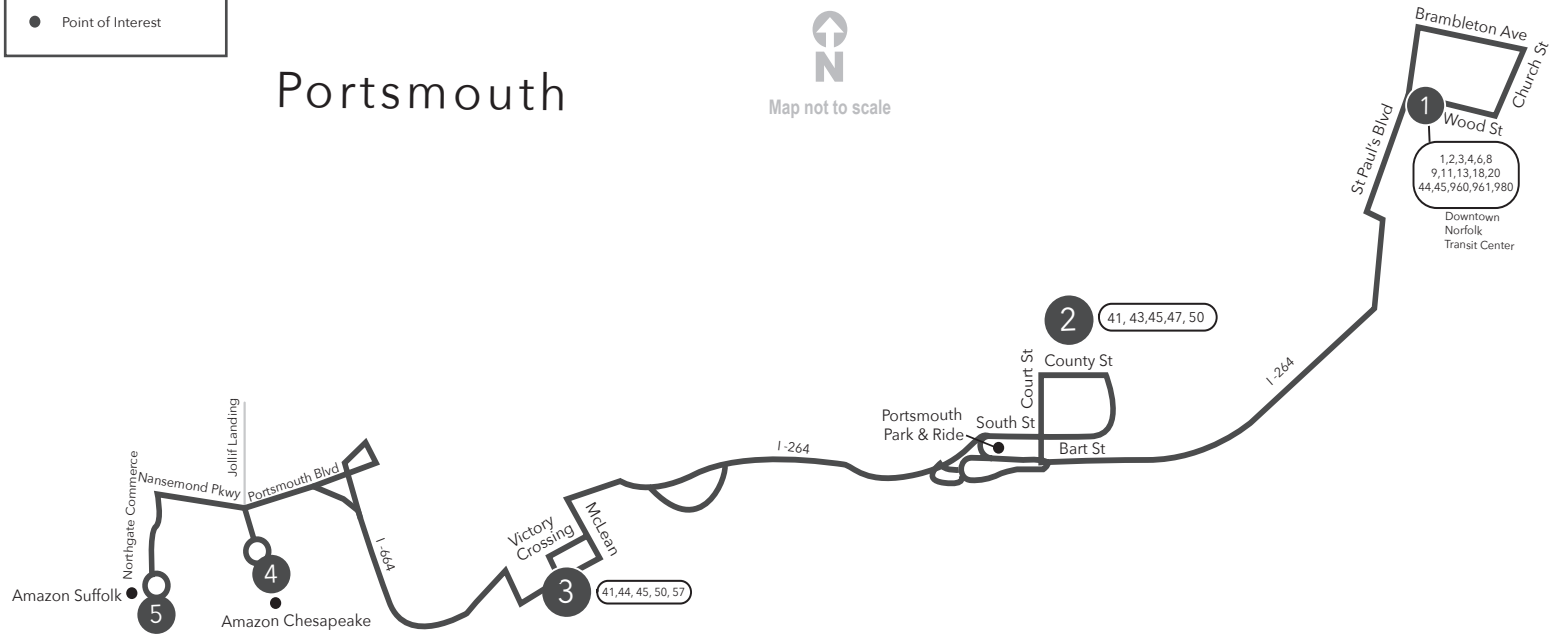

# MAX Route 980 Downtown Norfolk Transit Ctr / Portsmouth / Chesapeake / Suffolk

**Legend**

- Daily
- Time Point
- Streets
- Connecting Bus Routes
- Point of Interest

PM times are in bold.

**DAILY:**  
From Downtown Norfolk Transit Center to Portsmouth to Amazon Chesapeake/Suffolk

1	2	3	4	5
Downtown Norfolk Transit Center	Downtown Portsmouth	Victory Crossing	Amazon Chesapeake	Amazon Suffolk
5:50	5:55	6:05	6:20	6:30
<b>5:45</b>	<b>5:55</b>	<b>6:05</b>	<b>6:20</b>	<b>6:30</b>

**DAILY:**  
From Amazon Suffolk/ Chesapeake to Portsmouth to Downtown Norfolk Transit Center

5	4	3	2	1
Amazon Suffolk	Amazon Chesapeake	Victory Crossing	Downtown Portsmouth	Downtown Norfolk Transit Center
5:45	5:55	6:10	6:20	6:25
<b>5:45</b>	<b>5:55</b>	<b>6:10</b>	<b>6:20</b>	<b>6:30</b>

**MAX Route 980**  
Downtown Norfolk /  
Downtown Portsmouth /  
Amazon Chesapeake / Suffolk  
Effective: 11.14.21