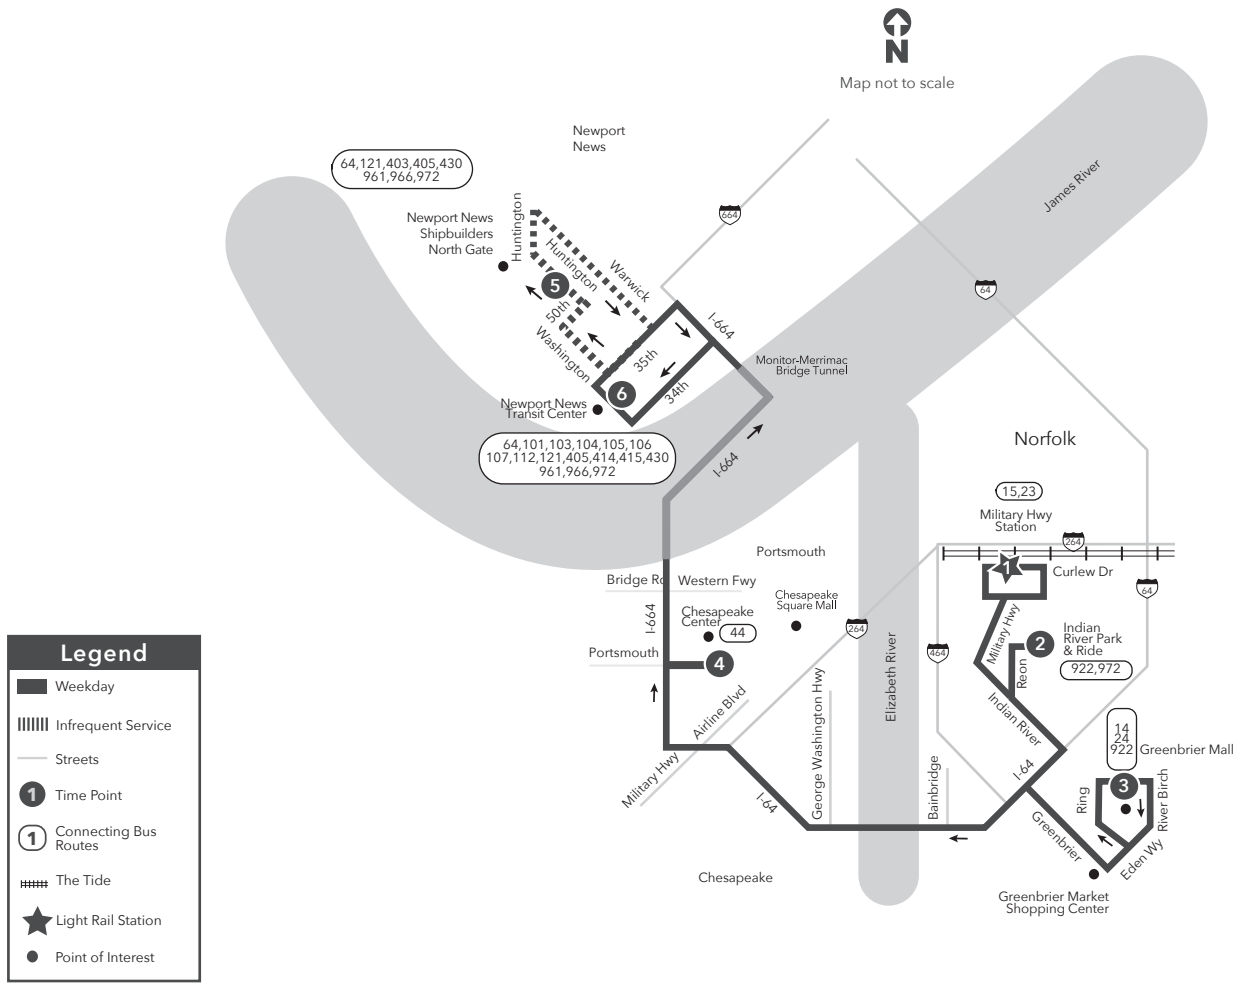

MAX ROUTE 967 MILITARY HWY STATION TO NEWPORT NEWS TRANSIT CTR

This route does not operate on Saturday or Sunday. PM times are shaded & in bold.

MONDAY-FRIDAY:
From Military Hwy Station to Newport News Transit Center

1 Military Hwy Station	2 Indian River Park & Ride	3 Greenbrier Mall Park & Ride	4 Chesapeake Center	5 N. N. Shipbuilders North Gate	6 Newport News Transit Center
4:25	4:35	4:47	5:09	5:27	5:37
4:45	4:55	5:07	5:29	5:47	5:57
5:00	5:10	5:22	5:44	6:02	6:12
5:10	5:20	5:31	5:54	—	6:11
5:43	5:53	6:04	6:27	—	6:44

MAX ROUTE 967 NEWPORT NEWS TRANSIT CTR TO MILITARY HWY STATION

PM times are shaded & in bold.

MONDAY-FRIDAY:
From Newport News Transit Center to Military Hwy Station

5 N. N. Shipbuilders North Gate	6 Newport News Transit Center	4 Chesapeake Center	3 Greenbrier Mall Park & Ride	2 Indian River Park & Ride	1 Military Hwy Station
—	3:00	3:20	3:45	3:55	4:09
3:30	3:40	4:00	4:25	4:35	4:49
3:40	—	4:10	—	—	—
3:40	3:50	4:10	4:35	4:45	4:59
3:50	4:00	4:20	4:45	4:55	5:09
—	4:30	4:50	5:15	5:25	5:39
—	5:15	5:35	6:00	6:10	6:24