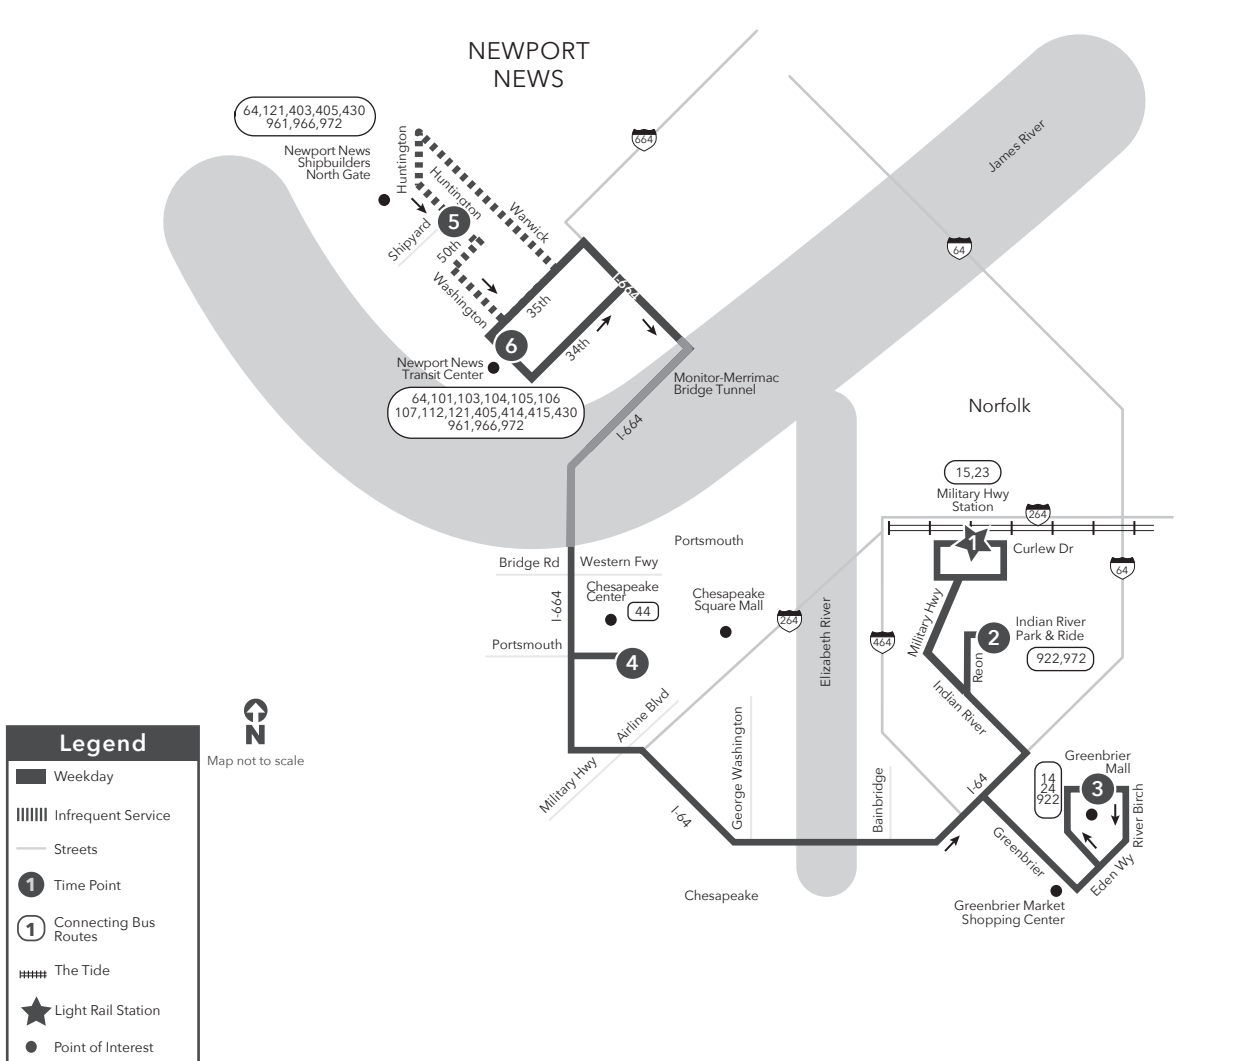

MAX ROUTE 967 MILITARY HWY STATION TO NEWPORT NEWS TRANSIT CTR

This route does not operate on Saturday or Sunday. PM times are shaded & in bold.

MONDAY-FRIDAY:
From Military Hwy Station to Newport News Transit Center

1 Military Hwy Station	2 Indian River Park & Ride	3 Greenbrier Mall Park & Ride	4 Chesapeake Center	5 N. N. Shipbuilders North Gate	6 Newport News Transit Center
4:25	4:35	4:47	5:09	5:27	5:37
4:45	4:55	5:07	5:29	5:47	5:57
5:00	5:10	5:22	5:44	6:02	6:12
5:10	5:20	5:31	5:54	—	6:11
5:43	5:53	6:04	6:27	—	6:44

MAX ROUTE 967 NEWPORT NEWS TRANSIT CTR TO MILITARY HWY STATION

PM times are shaded & in bold.

MONDAY-FRIDAY:
From Newport News Transit Center to Military Hwy Station

5 N. N. Shipbuilders North Gate	6 Newport News Transit Center	4 Chesapeake Center	3 Greenbrier Mall Park & Ride	2 Indian River Park & Ride	1 Military Hwy Station
—	3:00	3:20	3:45	3:55	4:09
3:30	3:40	4:00	4:25	4:35	4:49
3:40	—	4:10	—	—	—
3:40	3:50	4:10	4:35	4:45	4:59
3:50	4:00	4:20	4:45	4:55	5:09
—	4:30	4:50	5:15	5:25	5:39
—	5:15	5:35	6:00	6:10	6:24